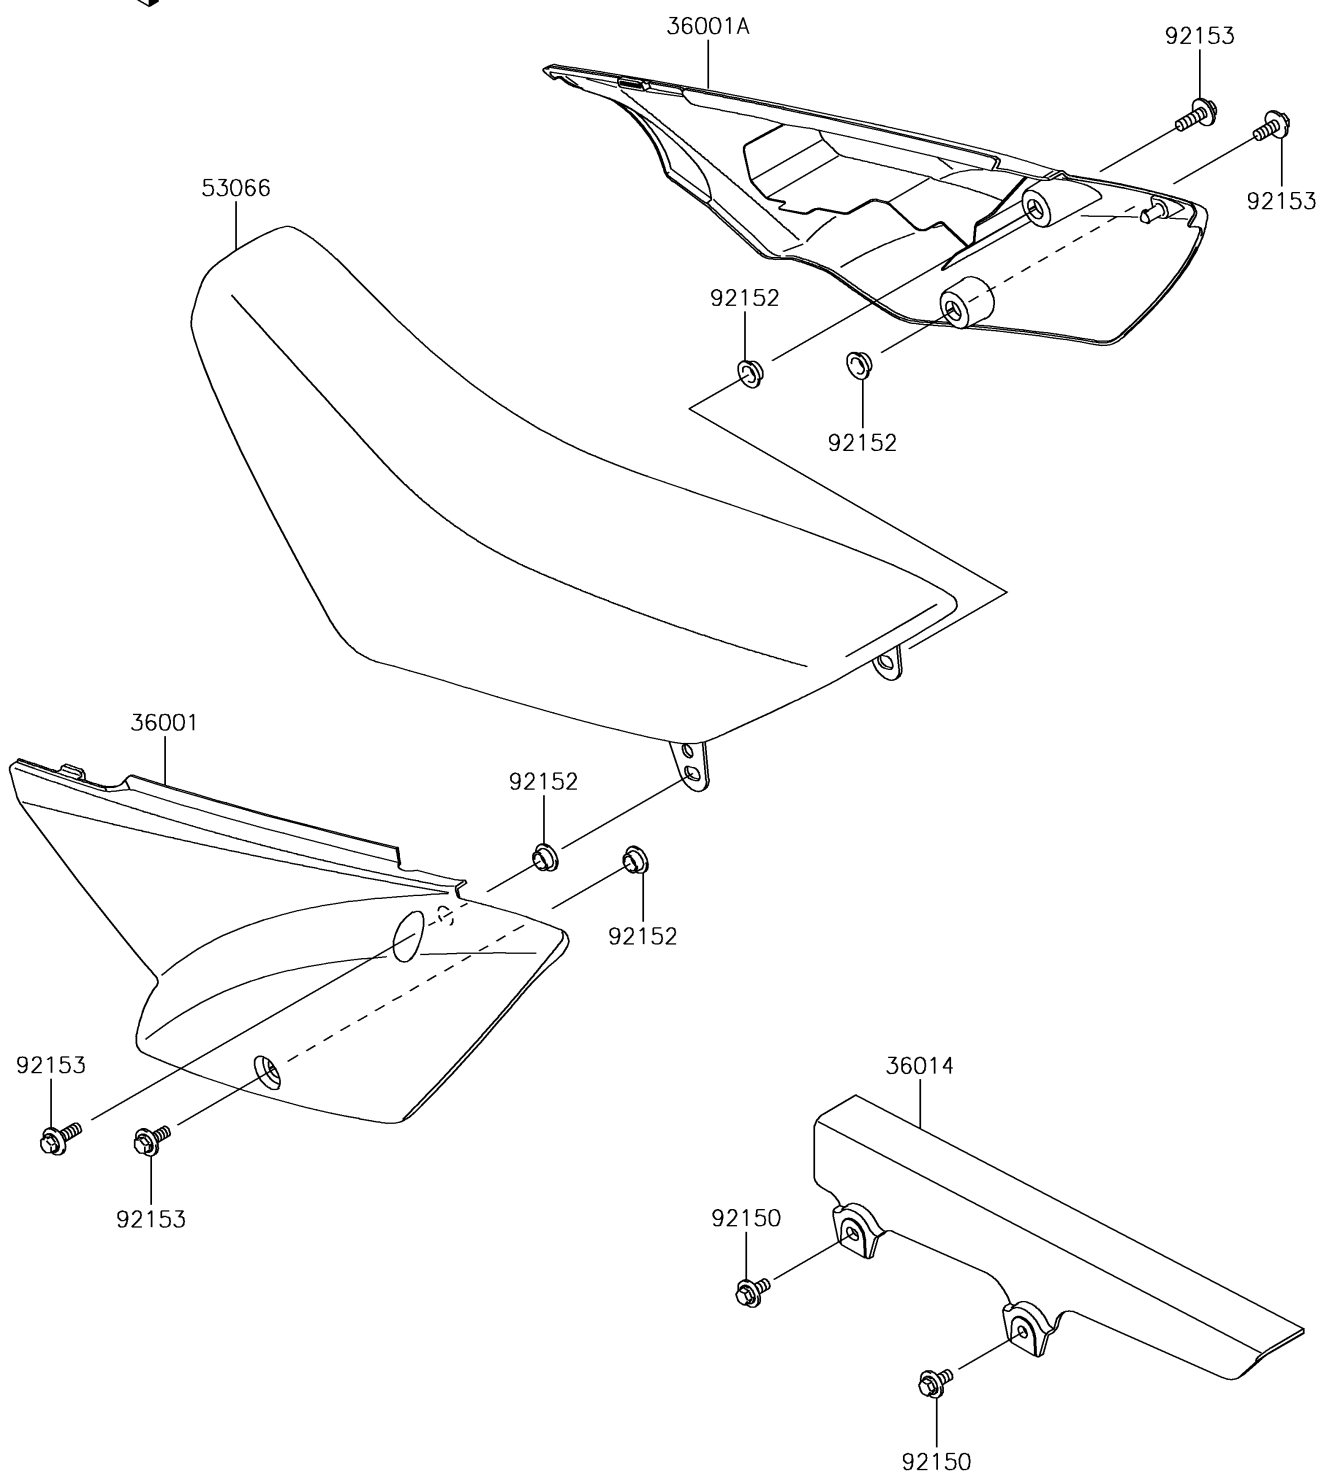

2015 KLX® 110L PARTS DIAGRAM

Side Covers/Chain Cover

F2610

2015 KLX®110L PARTS LIST

Side Covers/Chain Cover

ITEM NAME	PART NUMBER	QUANTITY
COVER-SIDE,LH,B.WHITE (Ref # 36001)	36001-0204-266	1
COVER-SIDE,RH,B.WHITE (Ref # 36001A)	36001-0205-266	1
CASE-CHAIN (Ref # 36014)	36014-1258	1
SEAT-ASSY,GREEN/BLACK (Ref # 53066)	53066-0456-49F	1
BOLT,FLANGED,6X14 (Ref # 92150)	92150-1689	1
COLLAR (Ref # 92152)	92152-0789	1
BOLT,6X20 (Ref # 92153)	92153-0502	1