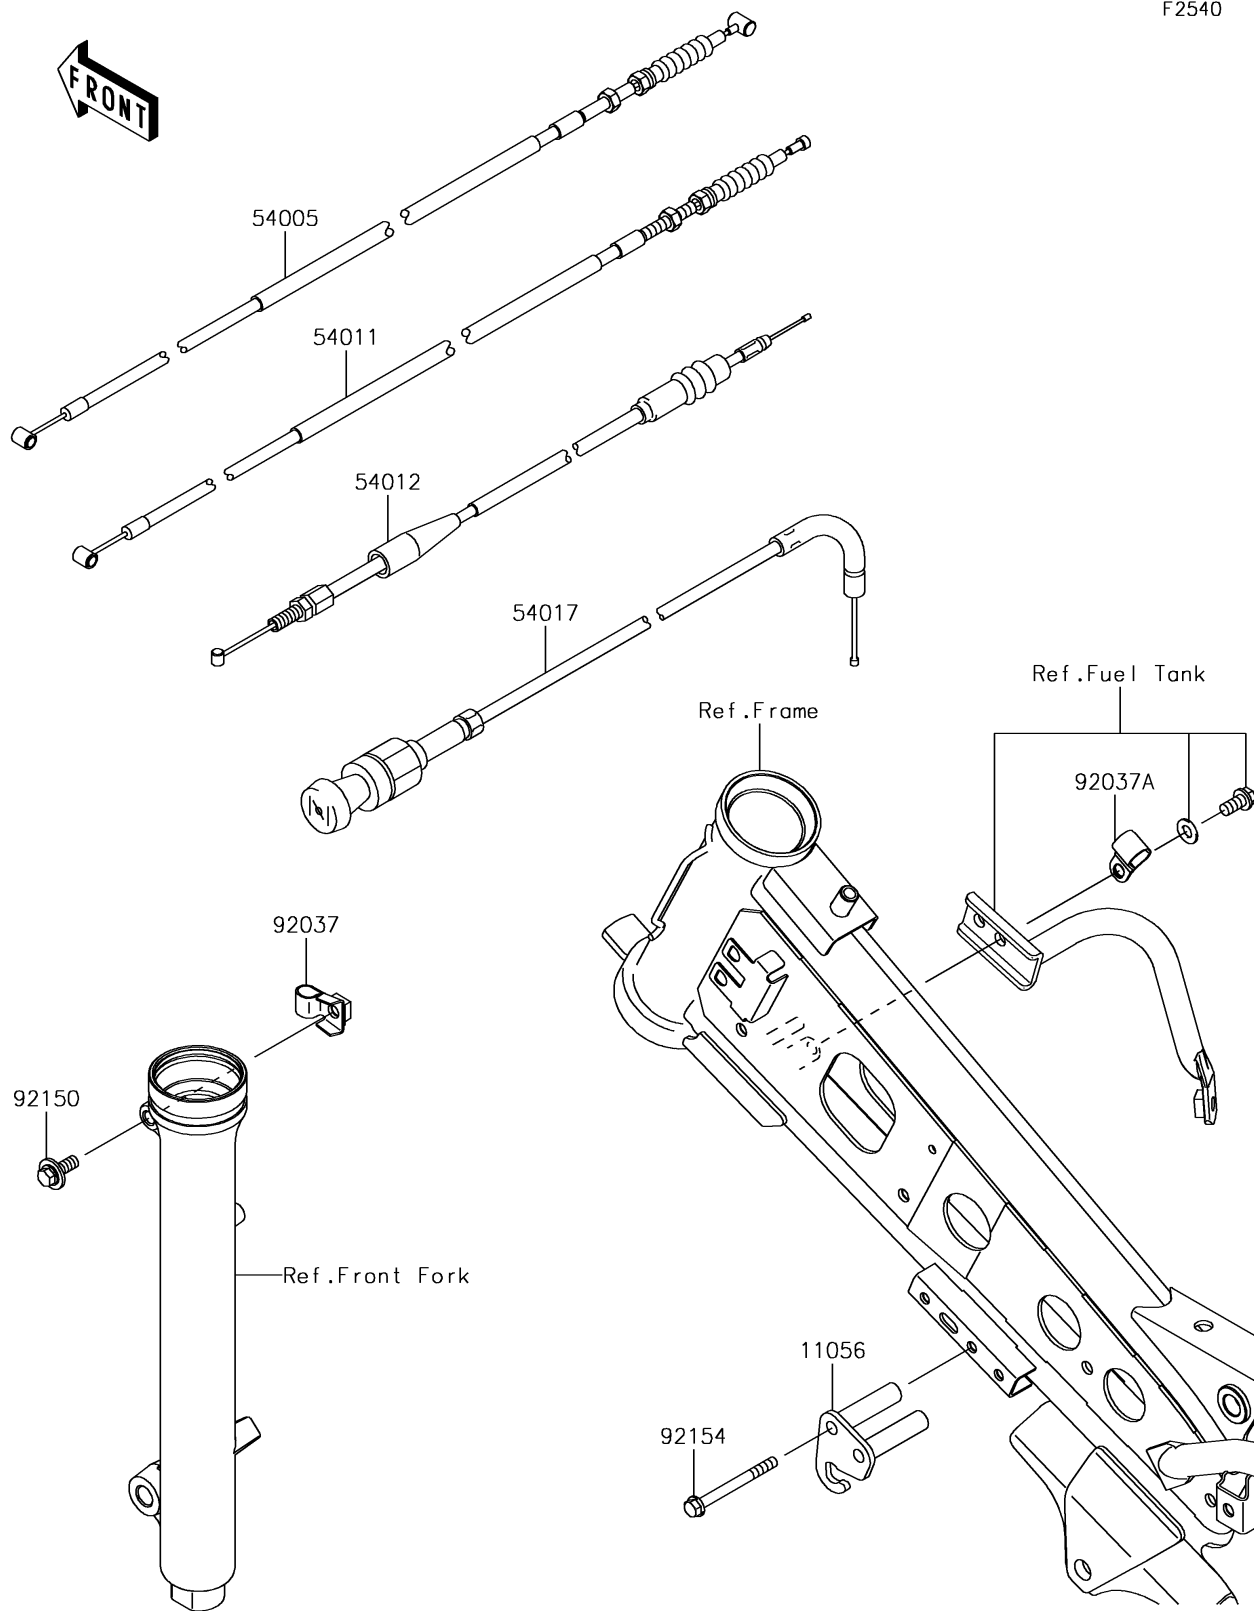

2017 KLX[®]110L PARTS DIAGRAM

Cables

F2540

2017 KLX®110L PARTS LIST

Cables

ITEM NAME	PART NUMBER	QUANTITY
BRACKET,CHOKE (Ref # 11056)	11056-0151	1
CABLE-BRAKE (Ref # 54005)	54005-0027	1
CABLE-CLUTCH (Ref # 54011)	54011-0103	1
CABLE-THROTTLE (Ref # 54012)	54012-0643	1
CABLE-STARTER (Ref # 54017)	54017-1218	1
CLAMP,BRAKE CABLE (Ref # 92037)	92037-1353	1
CLAMP (Ref # 92037A)	92037-1608	1
BOLT,FLANGED,6X16 (Ref # 92150)	92150-1506	1
BOLT,FLANGED,5X53 (Ref # 92154)	92154-0374	1