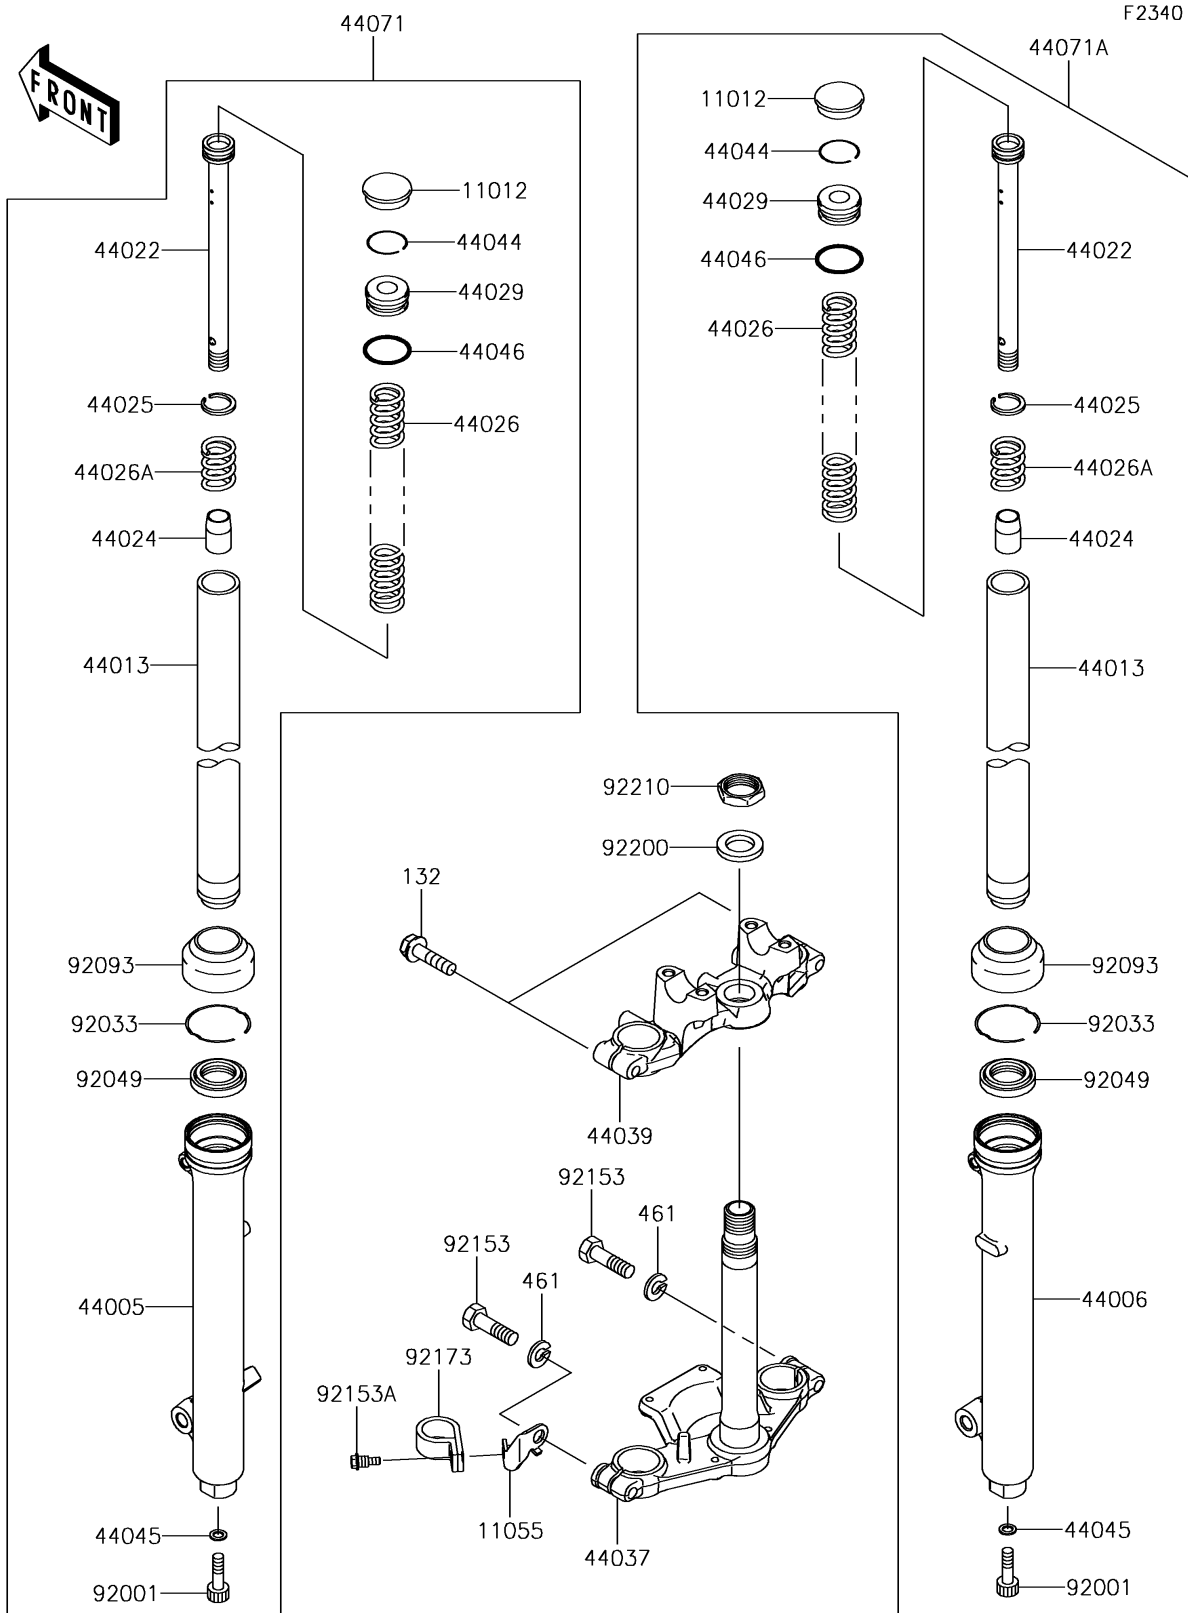

2017 KLX® 110L PARTS DIAGRAM

Front Fork

2017 KLX®110L PARTS LIST

Front Fork

| ITEM NAME | PART NUMBER | QUANTITY |
|----------------------------------------------|----------------|----------|
| CAP,RUBBER,FORK TOP (Ref # 11012) | 11012-1067 | 1 |
| BRACKET (Ref # 11055) | 11055-1631 | 1 |
| BOLT-FLANGED-SMALL,8X35 (Ref # 132) | 132BA0835 | 1 |
| PIPE-LEFT FORK OUTER,P.SILVER (Ref # 44005) | 44005-0078-458 | 1 |
| PIPE-RIGHT FORK OUTER,P.SILVER (Ref # 44006) | 44006-0072-458 | 1 |
| PIPE-FORK INNER (Ref # 44013) | 44013-0144 | 1 |
| CYLINDER-FORK (Ref # 44022) | 44022-0027 | 1 |
| CAP-OIL-LOCK (Ref # 44024) | 44024-1071 | 1 |
| RING-FORK PISTON (Ref # 44025) | 44025-1061 | 1 |
| SPRING-FRONT FORK (Ref # 44026) | 44026-0145 | 1 |
| SPRING-FRONT FORK,REBOUND (Ref # 44026A) | 44026-060 | 1 |
| SEAT-FORK SPRING (Ref # 44029) | 44029-022 | 1 |
| HOLDER-FORK UNDER,P.SILVER (Ref # 44037) | 44037-0105-458 | 1 |
| HOLDER-FORK UPPER (Ref # 44039) | 44039-0093 | 1 |
| RING-SNAP (Ref # 44044) | 44044-023 | 1 |
| GASKET,FORK CYLINDER BOLT (Ref # 44045) | 44045-051 | 1 |
| RING-O (Ref # 44046) | 44046-025 | 1 |
| DAMPER-ASSY,FORK,LH,P.SILVER (Ref # 44071) | 44071-0653-458 | 1 |
| DAMPER-ASSY,FORK,RH,P.SILVER (Ref # 44071A) | 44071-0654-458 | 1 |
| WASHER-SPRING,10MM (Ref # 461) | 461DA1000 | 1 |
| BOLT,FORK CYLINDER (Ref # 92001) | 92001-1464 | 1 |
| RING-SNAP,FORK OUTER TUBE (Ref # 92033) | 92033-1028 | 1 |
| SEAL-OIL,FORK OUTER TUBE (Ref # 92049) | 92049-1069 | 1 |
| DUST SHIELD,FORK (Ref # 92093) | 92093-1054 | 1 |
| BOLT,10X35 (Ref # 92153) | 92153-1199 | 1 |
| BOLT,FLANGED (Ref # 92153A) | 92153-1397 | 1 |
| CLAMP (Ref # 92173) | 92173-0166 | 1 |
| WASHER,STEERING STEM (Ref # 92200) | 92200-0517 | 1 |
| NUT,STEERING STEM,22MM (Ref # 92210) | 92210-1521 | 1 |