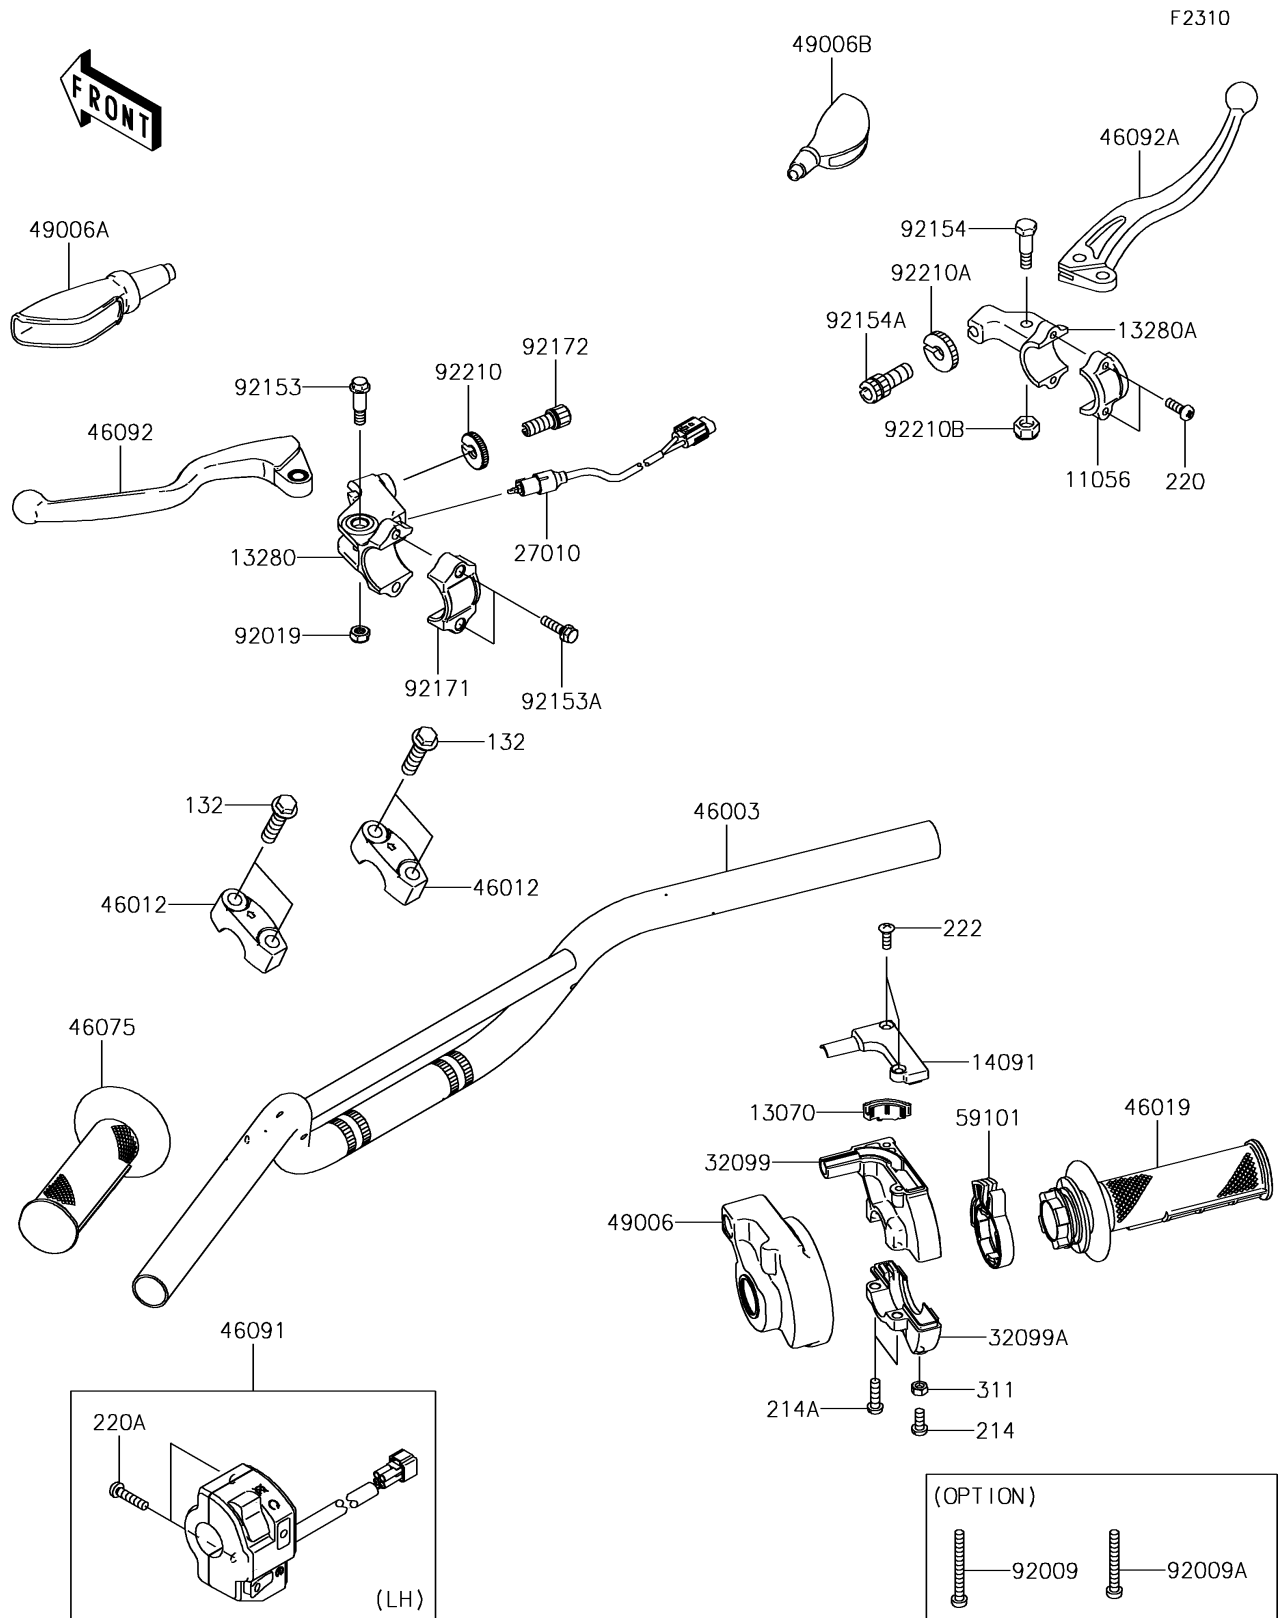

2017 KLX® 110L PARTS DIAGRAM

Handlebar

2017 KLX®110L PARTS LIST

Handlebar

ITEM NAME	PART NUMBER	QUANTITY
BRACKET,LEVER HOLDER (Ref # 11056)	11056-0150	1
GUIDE,THROTTLE (Ref # 13070)	13070-0083	1
BOLT-FLANGED-SMALL,8X30 (Ref # 132)	132BA0830	1
HOLDER,CLUTCH LEVER (Ref # 13280)	13280-0256	1
HOLDER,BRAKE LEVER (Ref # 13280A)	13280-0362	1
COVER,THROTTLE CASE,UPP (Ref # 14091)	14091-0873	1
SCREW-PAN+-,5X12 (Ref # 214)	214AB0512	1
SCREW-PAN+-,5X18 (Ref # 214A)	214AB0518	1
SCREW-PAN-CROS,5X14 (Ref # 220)	220AA0514	1
SCREW-PAN-CROS,5X22 (Ref # 220A)	220AB0522	1
SCREW-CSK-RD-CROS,4X12 (Ref # 222)	222AB0412	1
SWITCH,CLUTCH (Ref # 27010)	27010-0109	1
NUT-HEX,5MM (Ref # 311)	311AB0500	1
CASE,THROTTLE,UPP (Ref # 32099)	32099-0037	1
CASE,THROTTLE,LWR (Ref # 32099A)	32099-0045	1
HANDLE,P.SILVER (Ref # 46003)	46003-0175-458	1
HOLDER-HANDLE,UPP,P.SILVER (Ref # 46012)	46012-0101-458	1
GRIP-ASSY,THROTTLE (Ref # 46019)	46019-0023	1
GRIP,LH (Ref # 46075)	46075-0072	1
HOUSING-ASSY-CONTROL,LH (Ref # 46091)	46091-0226	1
LEVER-GRIP,CLUTCH (Ref # 46092)	46092-0026	1
LEVER-GRIP,BRAKE (Ref # 46092A)	46092-0037	1
BOOT,THROTTLE CASE (Ref # 49006)	49006-0075	1
BOOT,LEVER HOLDER (Ref # 49006A)	49006-0080	1
BOOT,LEVER HOLDER (Ref # 49006B)	49006-1017	1
REEL,THROTTLE (Ref # 59101)	59101-0005	1
SCREW,5X47 (Ref # 92009)	92009-1989	1
SCREW,5X42 (Ref # 92009A)	92009-1998	1
NUT,LOCK,6MM (Ref # 92019)	92019-008	1

2017 KLX®110L PARTS LIST

Handlebar

ITEM NAME	PART NUMBER	QUANTITY
BOLT,6MM (Ref # 92153)	92153-1897	1
BOLT,5X20 (Ref # 92153A)	92153-1898	1
BOLT,LEVER SET (Ref # 92154)	92154-0329	1
BOLT,CABLE ADJUSTER (Ref # 92154A)	92154-0330	1
CLAMP,LEVER HOLDER (Ref # 92171)	92171-1671	1
SCREW,CABLE ADJUST,8MM (Ref # 92172)	92172-0330	1
NUT,CABLE ADJUST (Ref # 92210)	92210-0411	1
NUT (Ref # 92210A)	92210-0593	1
NUT,LOCK,6MM (Ref # 92210B)	92210-0594	1