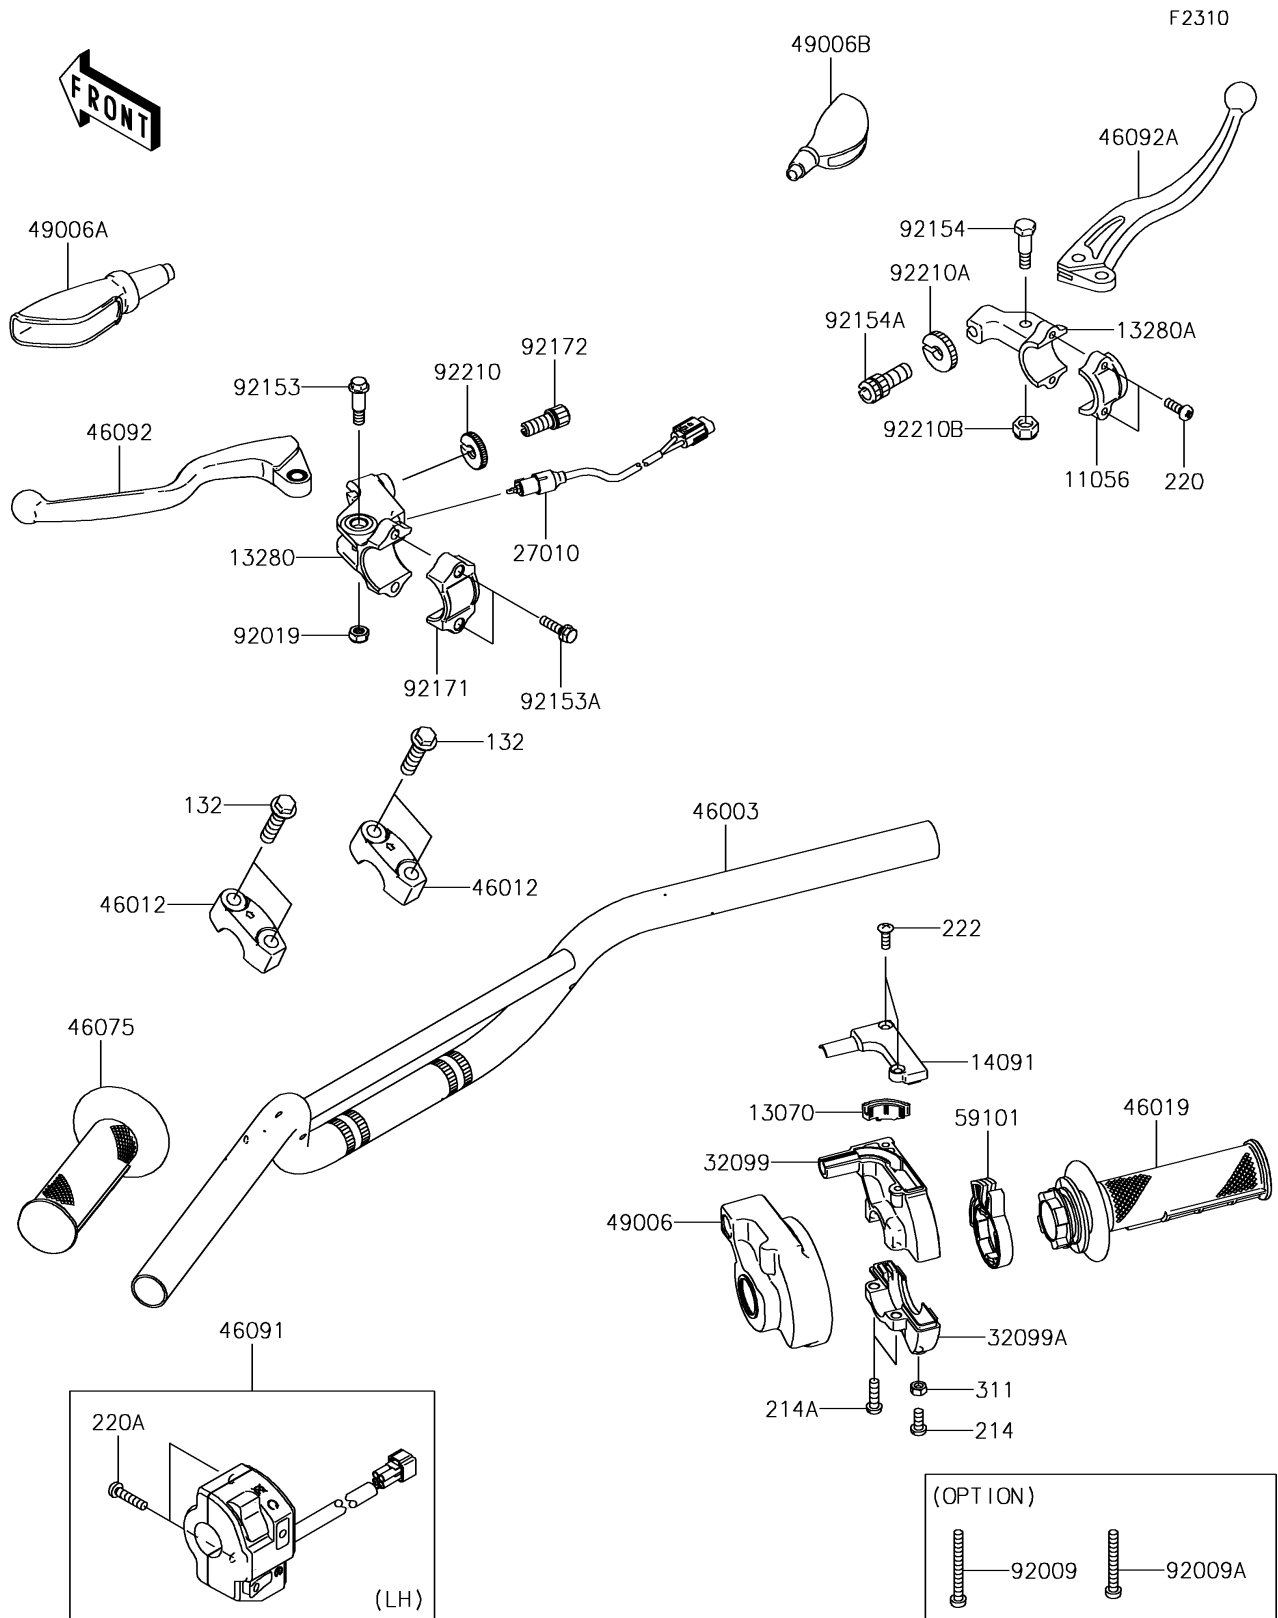

2015 KLX® 110L PARTS DIAGRAM

Handlebar

2015 KLX® 110L PARTS LIST

Handlebar

ITEM NAME	PART NUMBER	QUANTITY
BRACKET, LEVER HOLDER (Ref # 11056)	11056-0150	1
GUIDE, THROTTLE (Ref # 13070)	13070-0083	1
BOLT-FLANGED-SMALL, 8X30 (Ref # 132)	132BA0830	1
HOLDER, CLUTCH LEVER (Ref # 13280)	13280-0256	1
HOLDER, BRAKE LEVER (Ref # 13280A)	13280-0362	1
COVER, THROTTLE CASE, UPP (Ref # 14091)	14091-0873	1
SCREW-PAN+-, 5X12 (Ref # 214)	214AB0512	1
SCREW-PAN+-, 5X18 (Ref # 214A)	214AB0518	1
SCREW-PAN-CROS, 5X14 (Ref # 220)	220AA0514	1
SCREW-PAN-CROS, 5X22 (Ref # 220A)	220AB0522	1
SCREW-CSK-RD-CROS, 4X12 (Ref # 222)	222AB0412	1
SWITCH, CLUTCH (Ref # 27010)	27010-0109	1
NUT-HEX, 5MM (Ref # 311)	311AB0500	1
CASE, THROTTLE, UPP (Ref # 32099)	32099-0037	1
CASE, THROTTLE, LWR (Ref # 32099A)	32099-0045	1
HANDLE, P. SILVER (Ref # 46003)	46003-0175-458	1
HOLDER-HANDLE, UPP, P. SILVER (Ref # 46012)	46012-0101-458	1
GRIP-ASSY, THROTTLE (Ref # 46019)	46019-0023	1
GRIP, LH (Ref # 46075)	46075-0072	1
HOUSING-ASSY-CONTROL, LH (Ref # 46091)	46091-0226	1
LEVER-GRIP, CLUTCH (Ref # 46092)	46092-0026	1
LEVER-GRIP, BRAKE (Ref # 46092A)	46092-0037	1
BOOT, THROTTLE CASE (Ref # 49006)	49006-0075	1
BOOT, LEVER HOLDER (Ref # 49006A)	49006-0080	1
BOOT, LEVER HOLDER (Ref # 49006B)	49006-1017	1
REEL, THROTTLE (Ref # 59101)	59101-0005	1
SCREW, 5X47 (Ref # 92009)	92009-1989	1
SCREW, 5X42 (Ref # 92009A)	92009-1998	1
NUT, LOCK, 6MM (Ref # 92019)	92019-008	1

2015 KLX®110L PARTS LIST

Handlebar

ITEM NAME	PART NUMBER	QUANTITY
BOLT,6MM (Ref # 92153)	92153-1897	1
BOLT,5X20 (Ref # 92153A)	92153-1898	1
BOLT,LEVER SET (Ref # 92154)	92154-0329	1
BOLT,CABLE ADJUSTER (Ref # 92154A)	92154-0330	1
CLAMP,LEVER HOLDER (Ref # 92171)	92171-1671	1
SCREW,CABLE ADJUST,8MM (Ref # 92172)	92172-0330	1
NUT,CABLE ADJUST (Ref # 92210)	92210-0411	1
NUT (Ref # 92210A)	92210-0593	1
NUT,LOCK,6MM (Ref # 92210B)	92210-0594	1