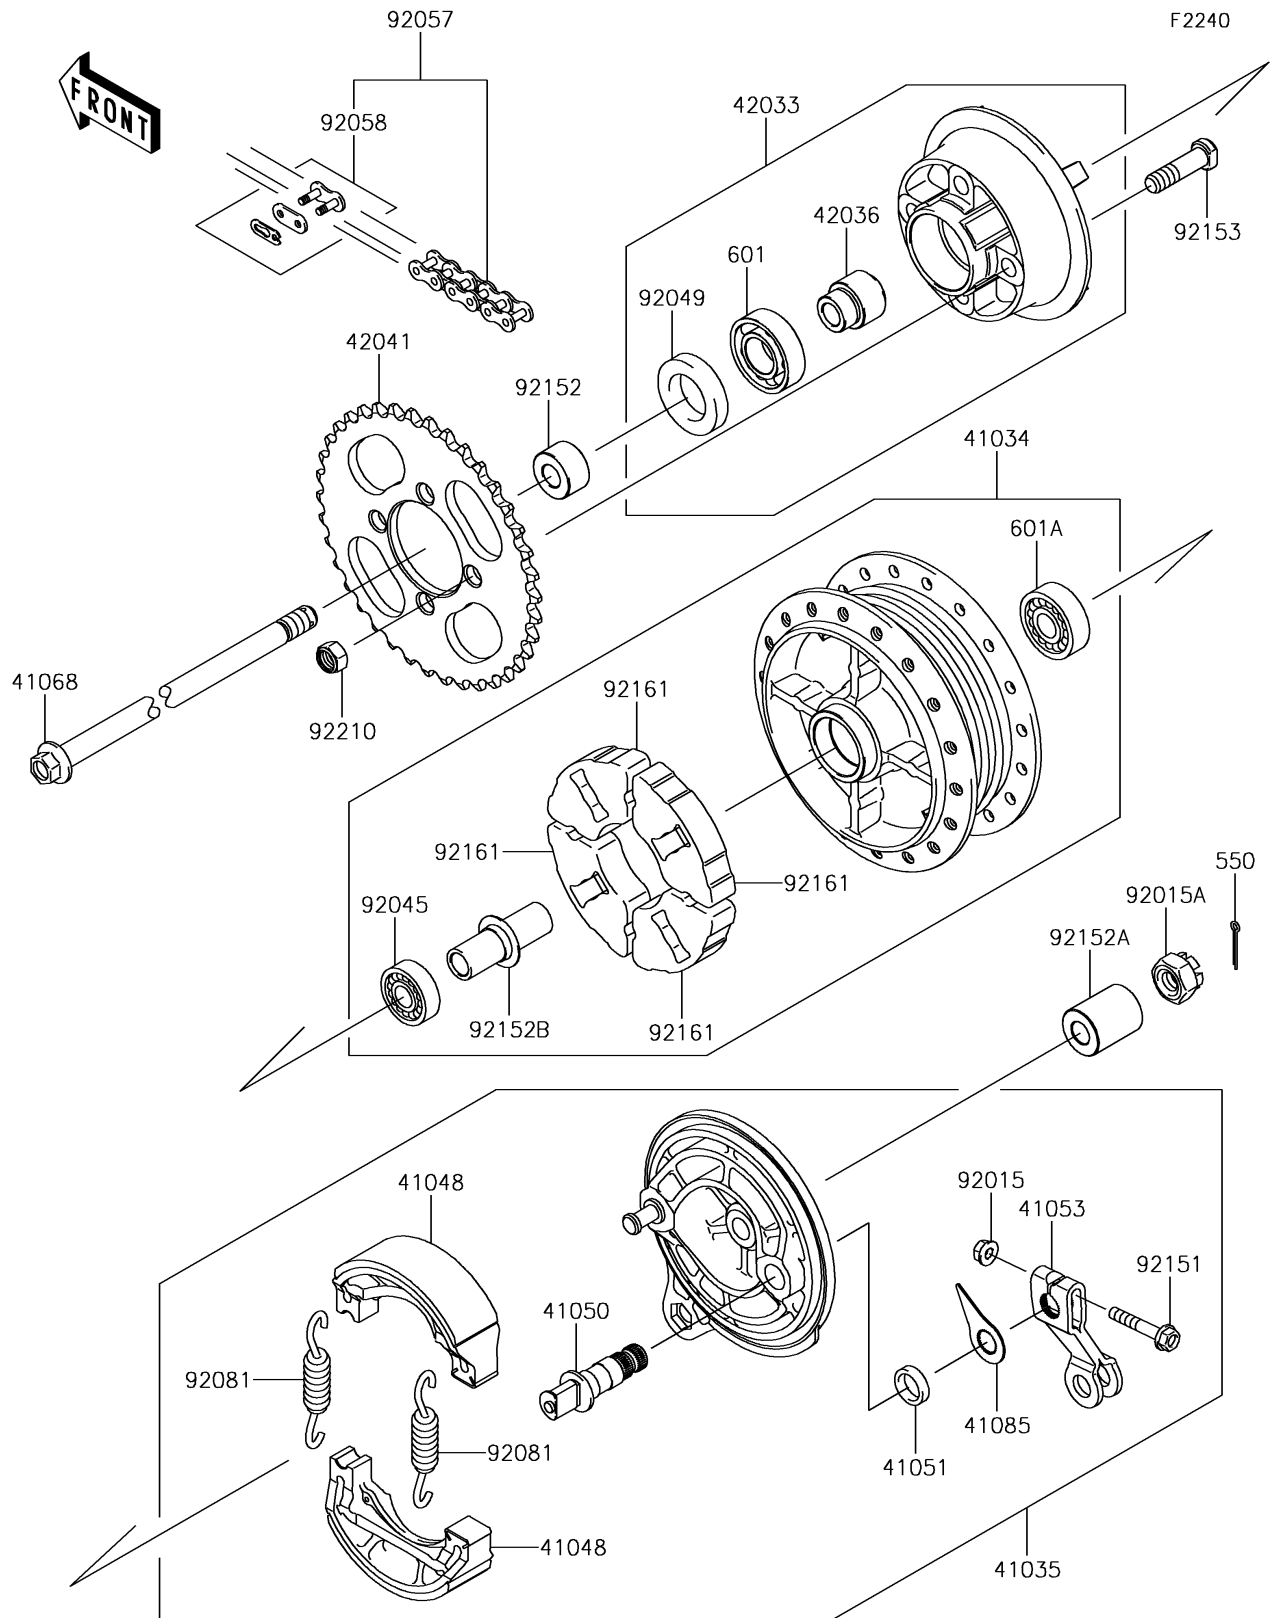

2017 KLX®110L PARTS DIAGRAM

Rear Hub

2017 KLX®110L PARTS LIST

Rear Hub

ITEM NAME	PART NUMBER	QUANTITY
DRUM-ASSY,REAR BRAKE (Ref # 41034)	41034-0010	1
PANEL-ASSY-BRAKE,RR (Ref # 41035)	41035-0084	1
SHOE-BRAKE (Ref # 41048)	41048-1141	1
CAM-BRAKE (Ref # 41050)	41050-1082	1
SEAL,BRAKE CAM (Ref # 41051)	41051-001	1
LEVER-BRAKE CAM (Ref # 41053)	41053-0021	1
AXLE,RR (Ref # 41068)	41068-0016	1
INDICATOR (Ref # 41085)	41085-1085	1
COUPLING-ASSY,RR HUB (Ref # 42033)	42033-1223	1
SLEEVE,RR HUB COUPLING,L=29 (Ref # 42036)	42036-1292	1
SPROCKET-HUB,38T (Ref # 42041)	42041-0082	1
PIN-COTTER,2.5X30 (Ref # 550)	550S2530	1
BEARING-BALL,#6004UG (Ref # 601)	601B6004UG	1
BEARING-BALL,#6301UG (Ref # 601A)	601B6301UG	1
NUT,FLANGED,6MM (Ref # 92015)	92015-1367	1
NUT,CASTLE,12MM (Ref # 92015A)	92015-1870	1
BEARING-BALL,6201ZC3/5C (Ref # 92045)	92045-1308	1
SEAL-OIL,SC26X42X8 (Ref # 92049)	92049-1490	1
CHAIN,DRIVE,DID420DXX90L (Ref # 92057)	92057-0183	1
JOINT-CHAIN,DRIVE (Ref # 92058)	92058-0006	1
SPRING,BRAKE SHOE (Ref # 92081)	92081-1766	1
BOLT,FLANGED,6X34 (Ref # 92151)	92151-1209	1
COLLAR,RR AXLE,LH,L=14.8 (Ref # 92152)	92152-1405	1
COLLAR,RR AXLE,RH,L=32 (Ref # 92152A)	92152-1406	1
COLLAR,REAR BRAKE DRUM,L=58 (Ref # 92152B)	92152-1409	1
BOLT,10X36 (Ref # 92153)	92153-1120	1
DAMPER,RR HUB SHOCK (Ref # 92161)	92161-0084	1
NUT,LOCK,10MM (Ref # 92210)	92210-1351	1