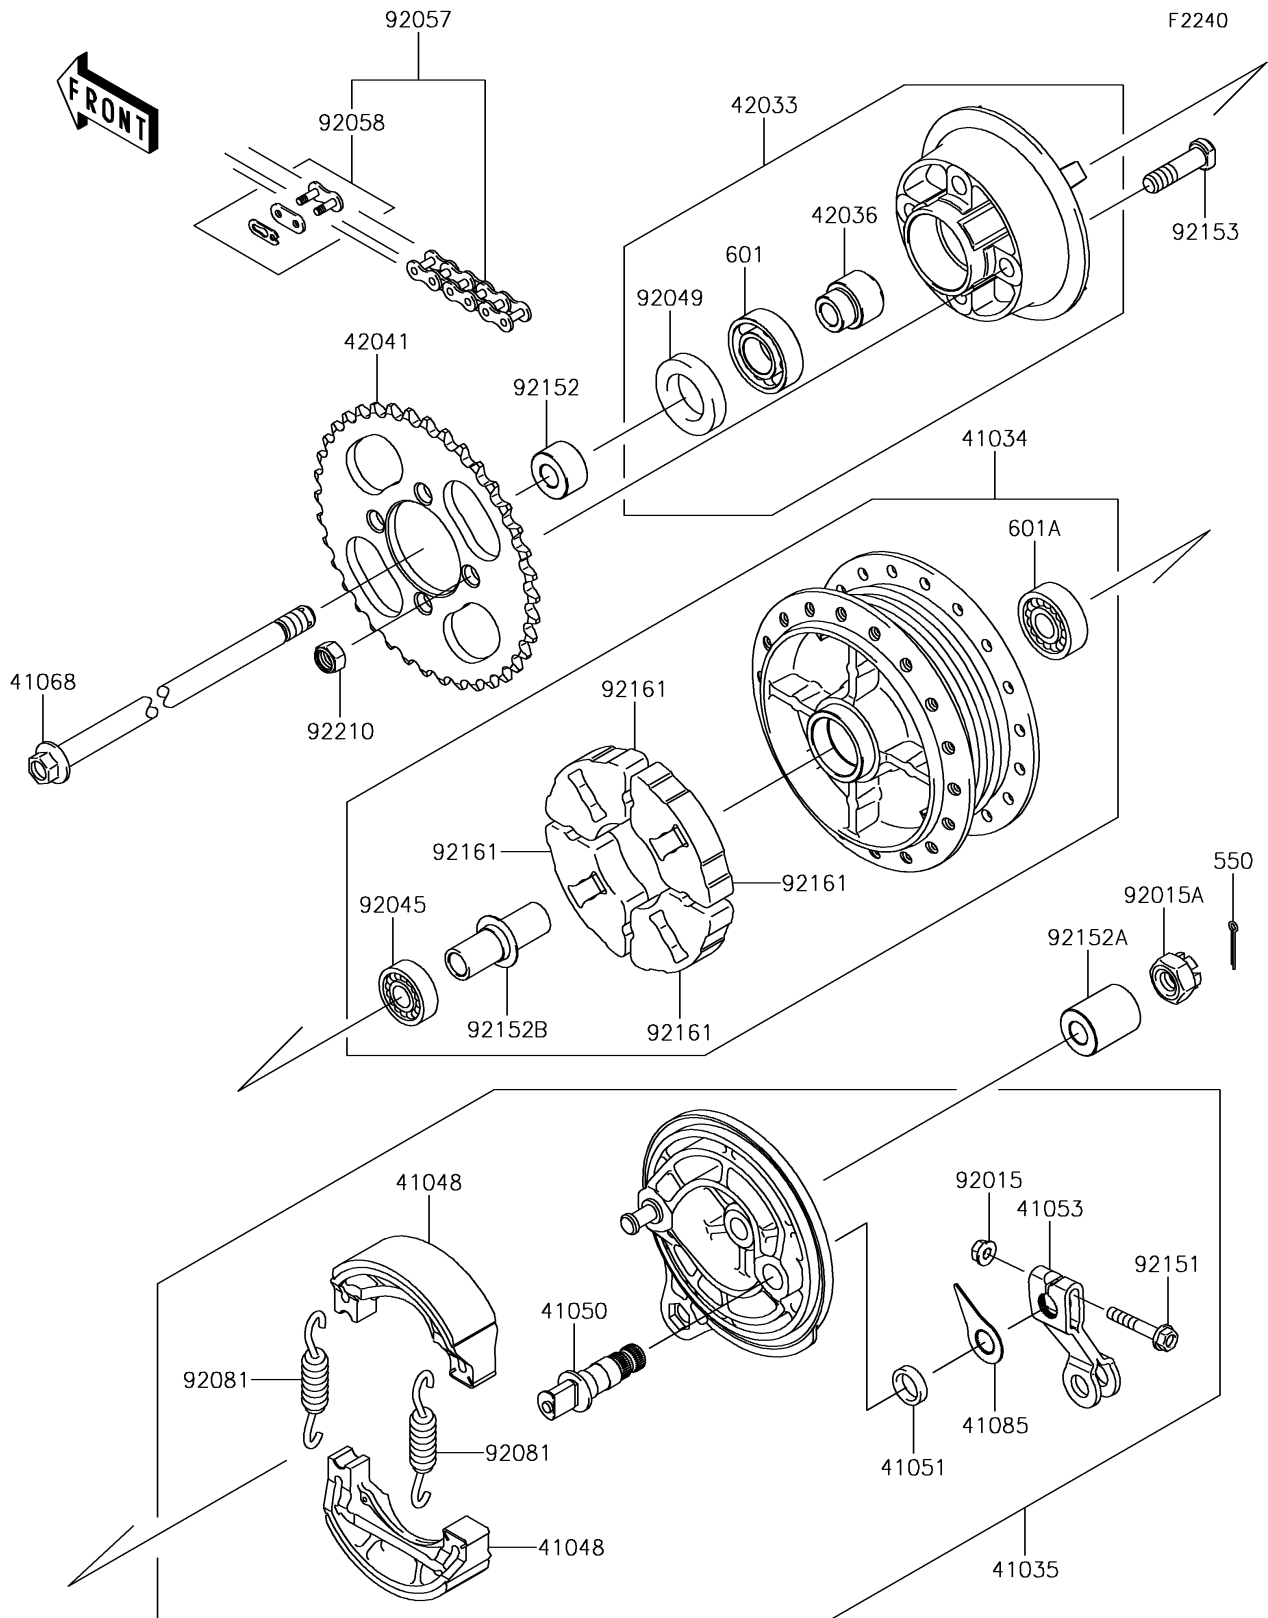

2015 KLX® 110L PARTS DIAGRAM

Rear Hub

2015 KLX®110L PARTS LIST

Rear Hub

ITEM NAME	PART NUMBER	QUANTITY
DRUM-ASSY,REAR BRAKE (Ref # 41034)	41034-0010	1
PANEL-ASSY-BRAKE,RR (Ref # 41035)	41035-0084	1
SHOE-BRAKE (Ref # 41048)	41048-1141	1
CAM-BRAKE (Ref # 41050)	41050-1082	1
SEAL,BRAKE CAM (Ref # 41051)	41051-001	1
LEVER-BRAKE CAM (Ref # 41053)	41053-0021	1
AXLE,RR (Ref # 41068)	41068-0016	1
INDICATOR (Ref # 41085)	41085-1085	1
COUPLING-ASSY,RR HUB (Ref # 42033)	42033-1223	1
SLEEVE,RR HUB COUPLING,L=29 (Ref # 42036)	42036-1292	1
SPROCKET-HUB,38T (Ref # 42041)	42041-0082	1
PIN-COTTER,2.5X30 (Ref # 550)	550S2530	1
BEARING-BALL,#6004UG (Ref # 601)	601B6004UG	1
BEARING-BALL,#6301UG (Ref # 601A)	601B6301UG	1
NUT,FLANGED,6MM (Ref # 92015)	92015-1367	1
NUT,CASTLE,12MM (Ref # 92015A)	92015-1870	1
BEARING-BALL,6201ZC3/5C (Ref # 92045)	92045-1308	1
SEAL-OIL,SC26X42X8 (Ref # 92049)	92049-1490	1
CHAIN,DRIVE,DID420DXX90L (Ref # 92057)	92057-0183	1
JOINT-CHAIN,DRIVE (Ref # 92058)	92058-0006	1
SPRING,BRAKE SHOE (Ref # 92081)	92081-1766	1
BOLT,FLANGED,6X34 (Ref # 92151)	92151-1209	1
COLLAR,RR AXLE,LH,L=14.8 (Ref # 92152)	92152-1405	1
COLLAR,RR AXLE,RH,L=32 (Ref # 92152A)	92152-1406	1
COLLAR,REAR BRAKE DRUM,L=58 (Ref # 92152B)	92152-1409	1
BOLT,10X36 (Ref # 92153)	92153-1120	1
DAMPER,RR HUB SHOCK (Ref # 92161)	92161-0084	1
NUT,LOCK,10MM (Ref # 92210)	92210-1351	1