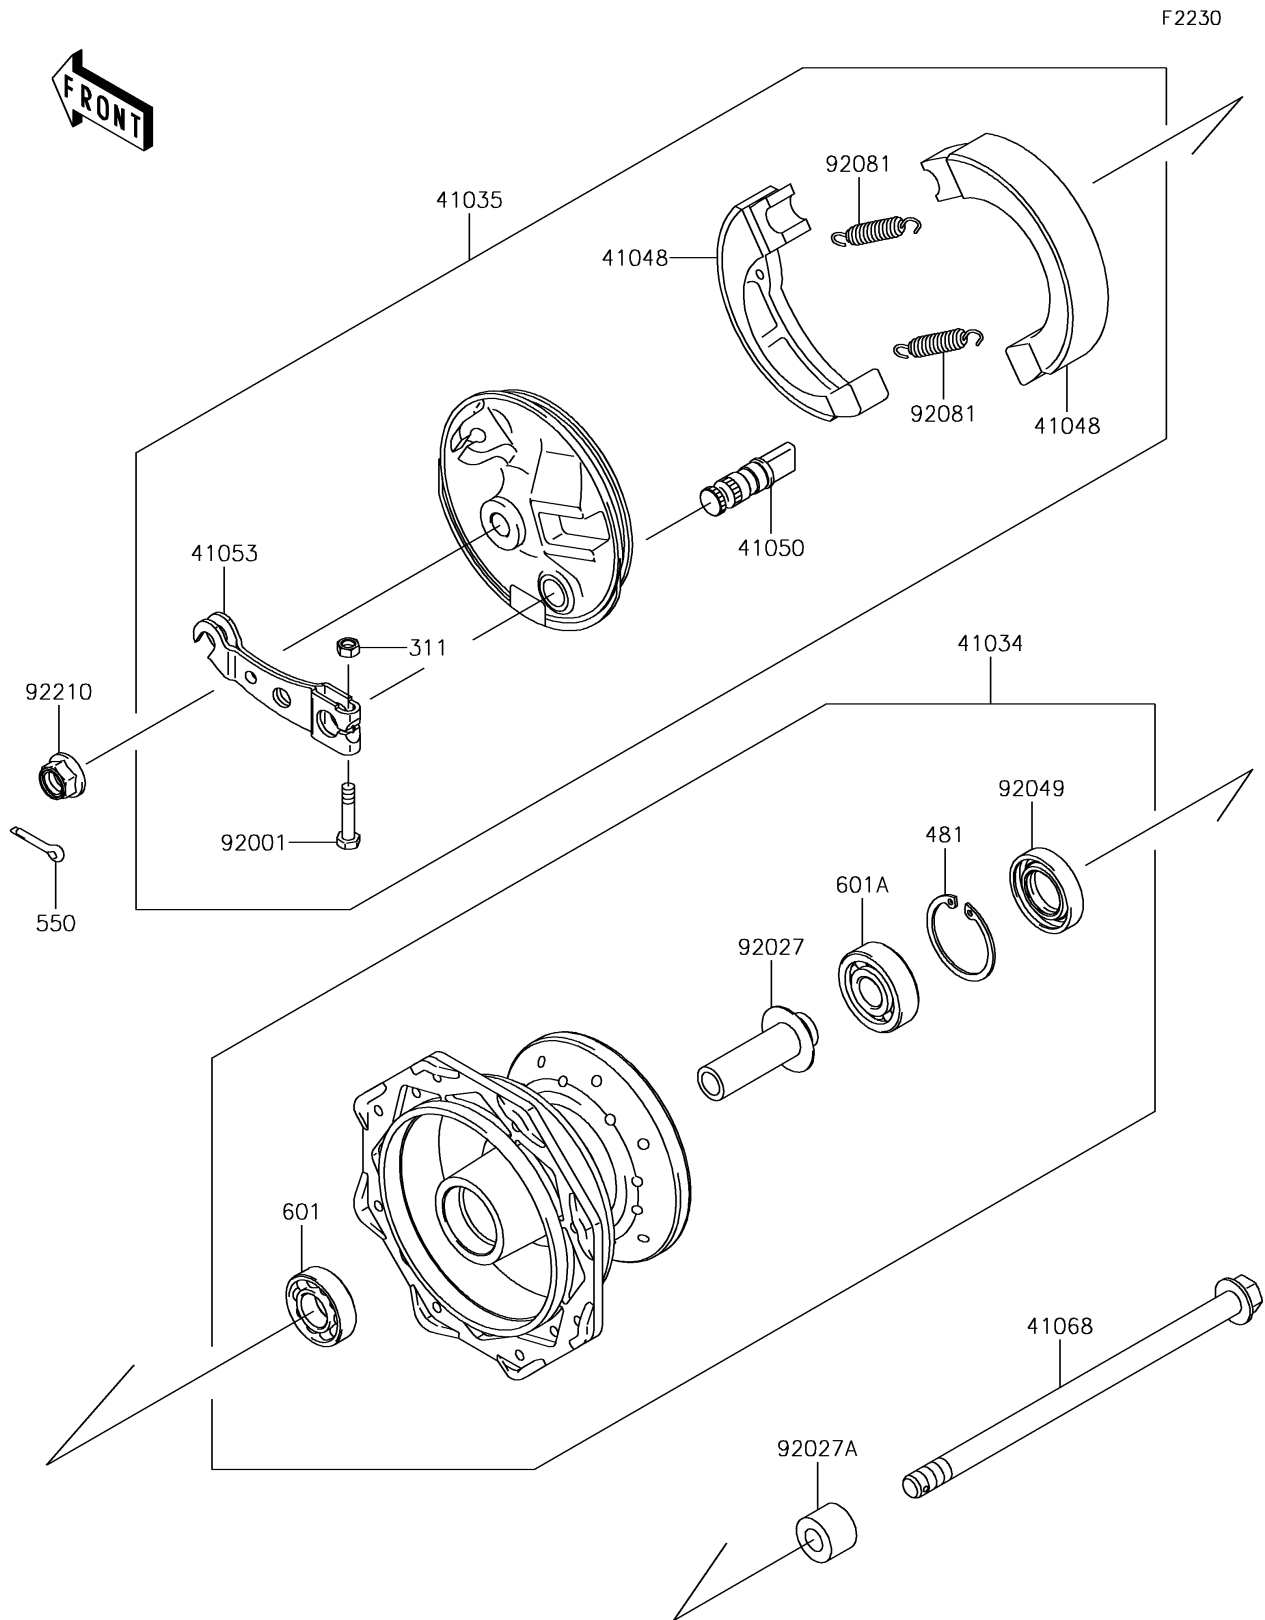

2017 KLX® 110L PARTS DIAGRAM

Front Hub

2017 KLX® 110L PARTS LIST

Front Hub

ITEM NAME	PART NUMBER	QUANTITY
NUT-HEX (Ref # 311)	311BA0500	1
DRUM-ASSY,FRONT BRAKE (Ref # 41034)	41034-1343	1
PANEL-ASSY-BRAKE,FR (Ref # 41035)	41035-1543	1
SHOE-BRAKE (Ref # 41048)	41048-1083	1
CAM-BRAKE (Ref # 41050)	41050-1031	1
LEVER-BRAKE CAM,FR (Ref # 41053)	41053-1027	1
AXLE,FR (Ref # 41068)	41068-0015	1
CIRCLIP-TYPE-C,35MM (Ref # 481)	481J3500	1
PIN-COTTER,2.5X20 (Ref # 550)	550S2520	1
BEARING-BALL,#6200UUC3 (Ref # 601)	601B6200UU	1
BEARING-BALL,#6300UUC3 (Ref # 601A)	601B6300UU	1
BOLT,5X25 (Ref # 92001)	92001-1695	1
COLLAR,FRONT DRUM,L=54 (Ref # 92027)	92027-1470	1
COLLAR,FRONT AXLE,L=14.5 (Ref # 92027A)	92027-1472	1
SEAL-OIL,DD20X35X7 (Ref # 92049)	92049-0052	1
SPRING,BRAKE SHOE (Ref # 92081)	92081-1564	1
NUT,LOCK,FLANGED,10MM (Ref # 92210)	92210-0276	1