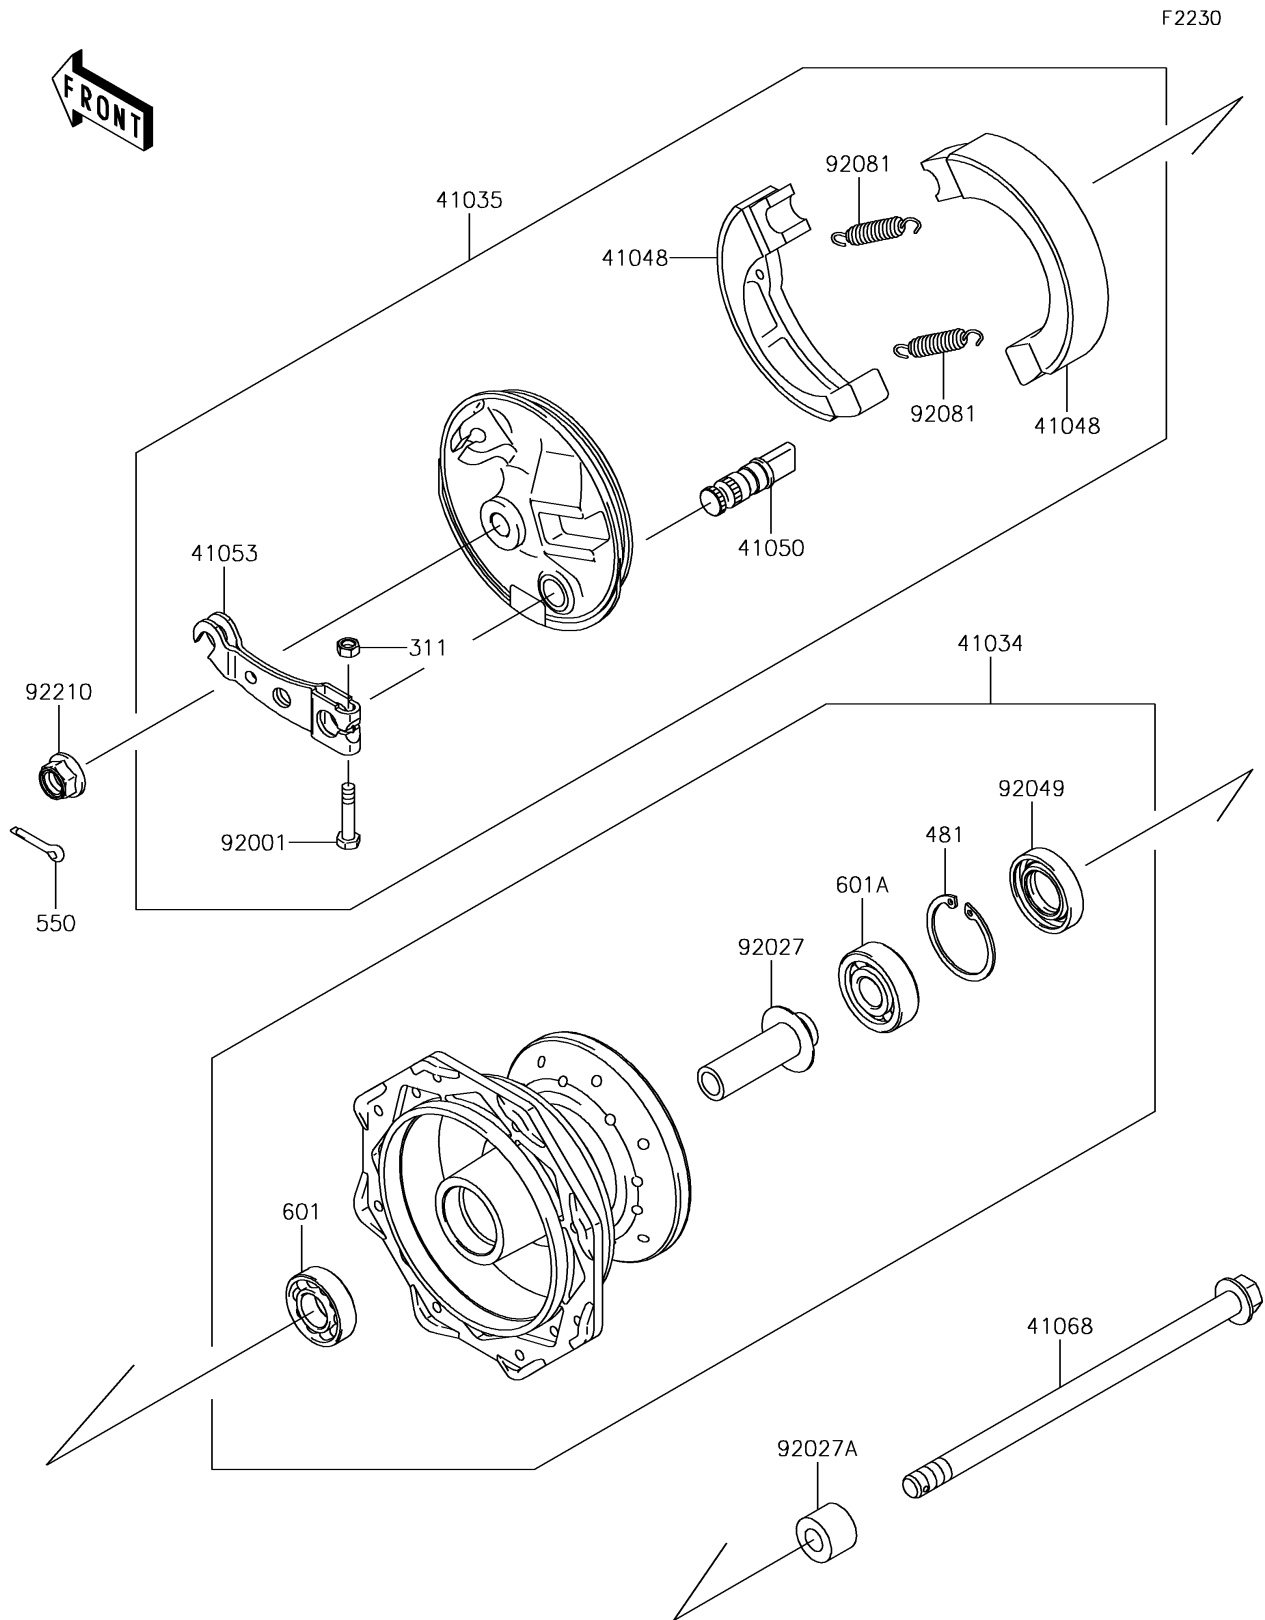

2015 KLX®110L PARTS DIAGRAM

Front Hub

2015 KLX®110L PARTS LIST

Front Hub

ITEM NAME	PART NUMBER	QUANTITY
NUT-HEX (Ref # 311)	311BA0500	1
DRUM-ASSY,FRONT BRAKE (Ref # 41034)	41034-1343	1
PANEL-ASSY-BRAKE,FR (Ref # 41035)	41035-1543	1
SHOE-BRAKE (Ref # 41048)	41048-1083	1
CAM-BRAKE (Ref # 41050)	41050-1031	1
LEVER-BRAKE CAM,FR (Ref # 41053)	41053-1027	1
AXLE,FR (Ref # 41068)	41068-0015	1
CIRCLIP-TYPE-C,35MM (Ref # 481)	481J3500	1
PIN-COTTER,2.5X20 (Ref # 550)	550S2520	1
BEARING-BALL,#6200UUC3 (Ref # 601)	601B6200UU	1
BEARING-BALL,#6300UUC3 (Ref # 601A)	601B6300UU	1
BOLT,5X25 (Ref # 92001)	92001-1695	1
COLLAR,FRONT DRUM,L=54 (Ref # 92027)	92027-1470	1
COLLAR,FRONT AXLE,L=14.5 (Ref # 92027A)	92027-1472	1
SEAL-OIL,DD20X35X7 (Ref # 92049)	92049-0052	1
SPRING,BRAKE SHOE (Ref # 92081)	92081-1564	1
NUT,LOCK,FLANGED,10MM (Ref # 92210)	92210-0276	1