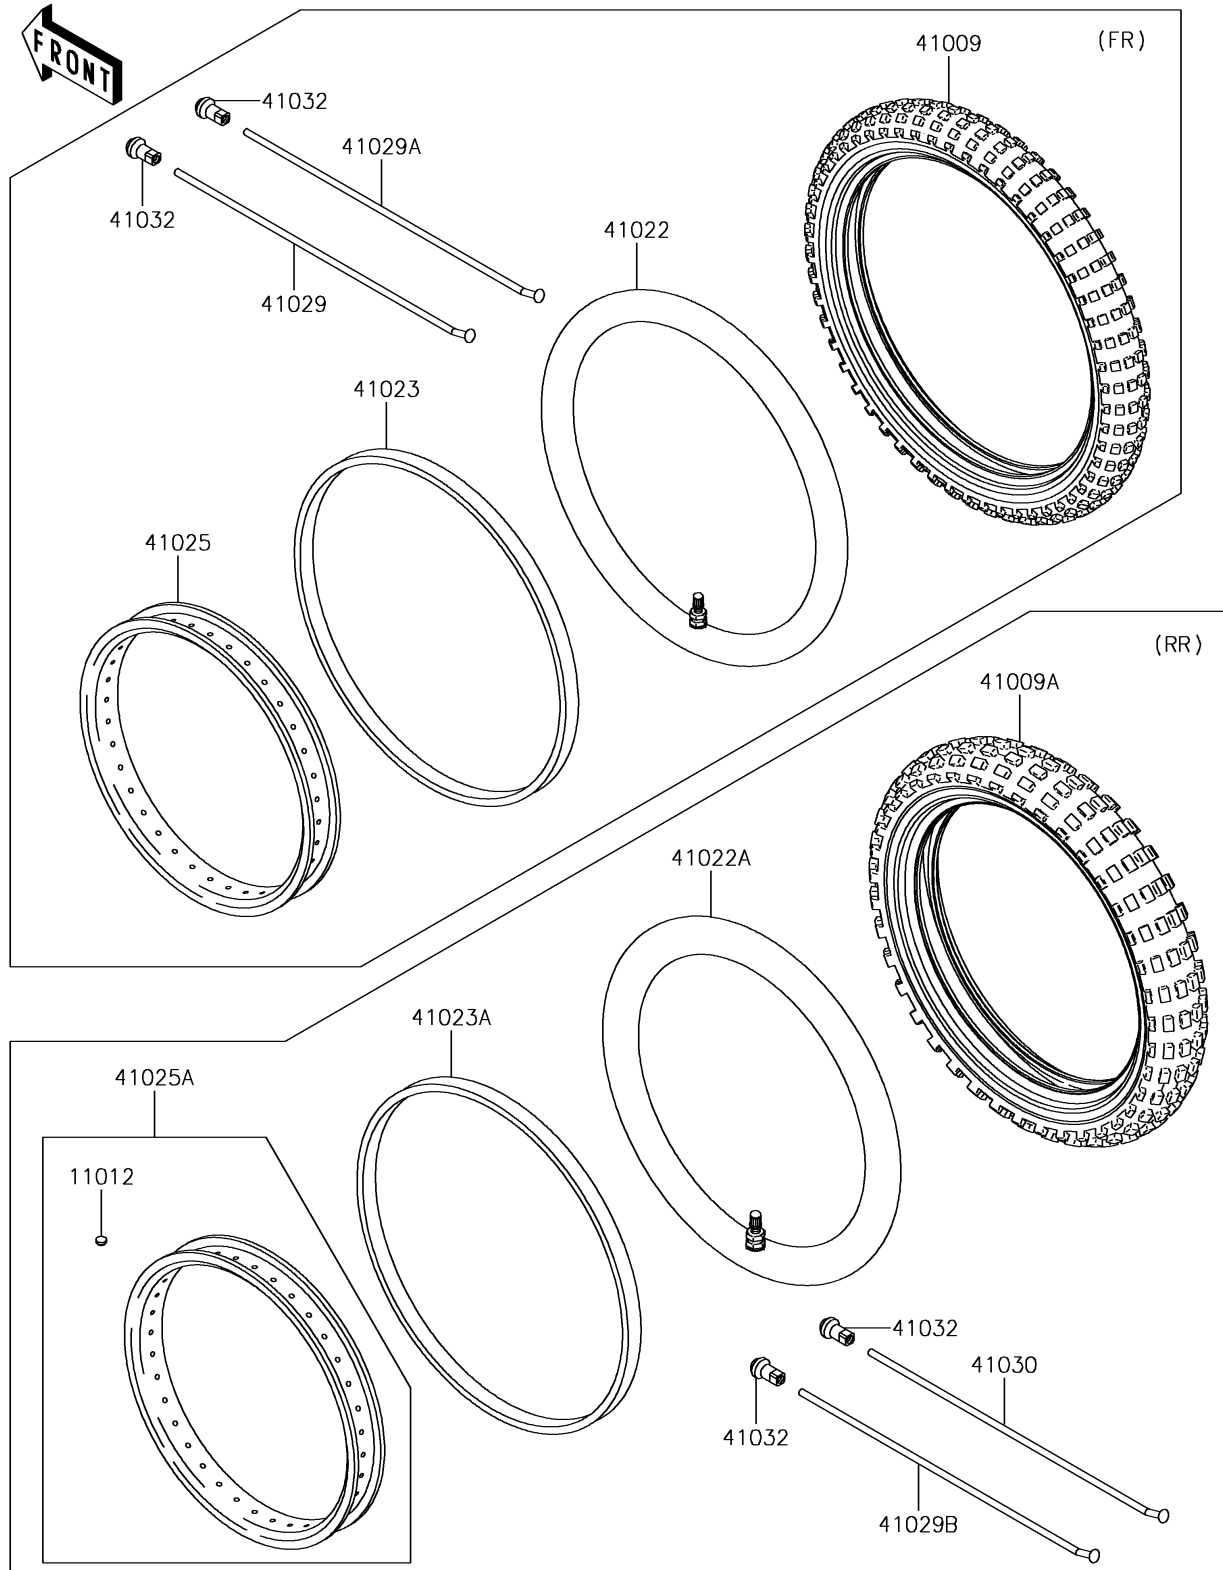

2017 KLX® 110L PARTS DIAGRAM

Wheels/Tires

F2210

2017 KLX® 110L PARTS LIST

Wheels/Tires

ITEM NAME	PART NUMBER	QUANTITY
CAP,BEAD STOPPER (Ref # 11012)	11012-1916	1
TIRE,FR,2.50-14 4PR,GS-45F(IRC) (Ref # 41009)	41009-0231	1
TIRE,RR,3.00-12 4PR,GS-45F(IRC) (Ref # 41009A)	41009-0232	1
TUBE-TIRE,FR,2.50-14(IRC) (Ref # 41022)	41022-0037	1
TUBE-TIRE,RR,3.00-12(IRC) (Ref # 41022A)	41022-0038	1
BAND-RIM,FR,2.50-14(IRC) (Ref # 41023)	41023-0021	1
BAND-RIM,RR,3.00-12(IRC) (Ref # 41023A)	41023-0022	1
RIM,FR,1.40X14 (Ref # 41025)	41025-0391	1
RIM,RR,1.60X12 (Ref # 41025A)	41025-0393	1
SPOKE-INNER,FR,144MMX118D (Ref # 41029)	41029-1067	1
SPOKE-INNER,FR,133.5MMX97D (Ref # 41029A)	41029-1068	1
SPOKE-INNER,RR,98MMX105.5D (Ref # 41029B)	41029-1329	1
SPOKE-OUTER,RR,98MMX77.5D (Ref # 41030)	41030-1182	1
NIPPLE-SPOKE (Ref # 41032)	41032-0009	1