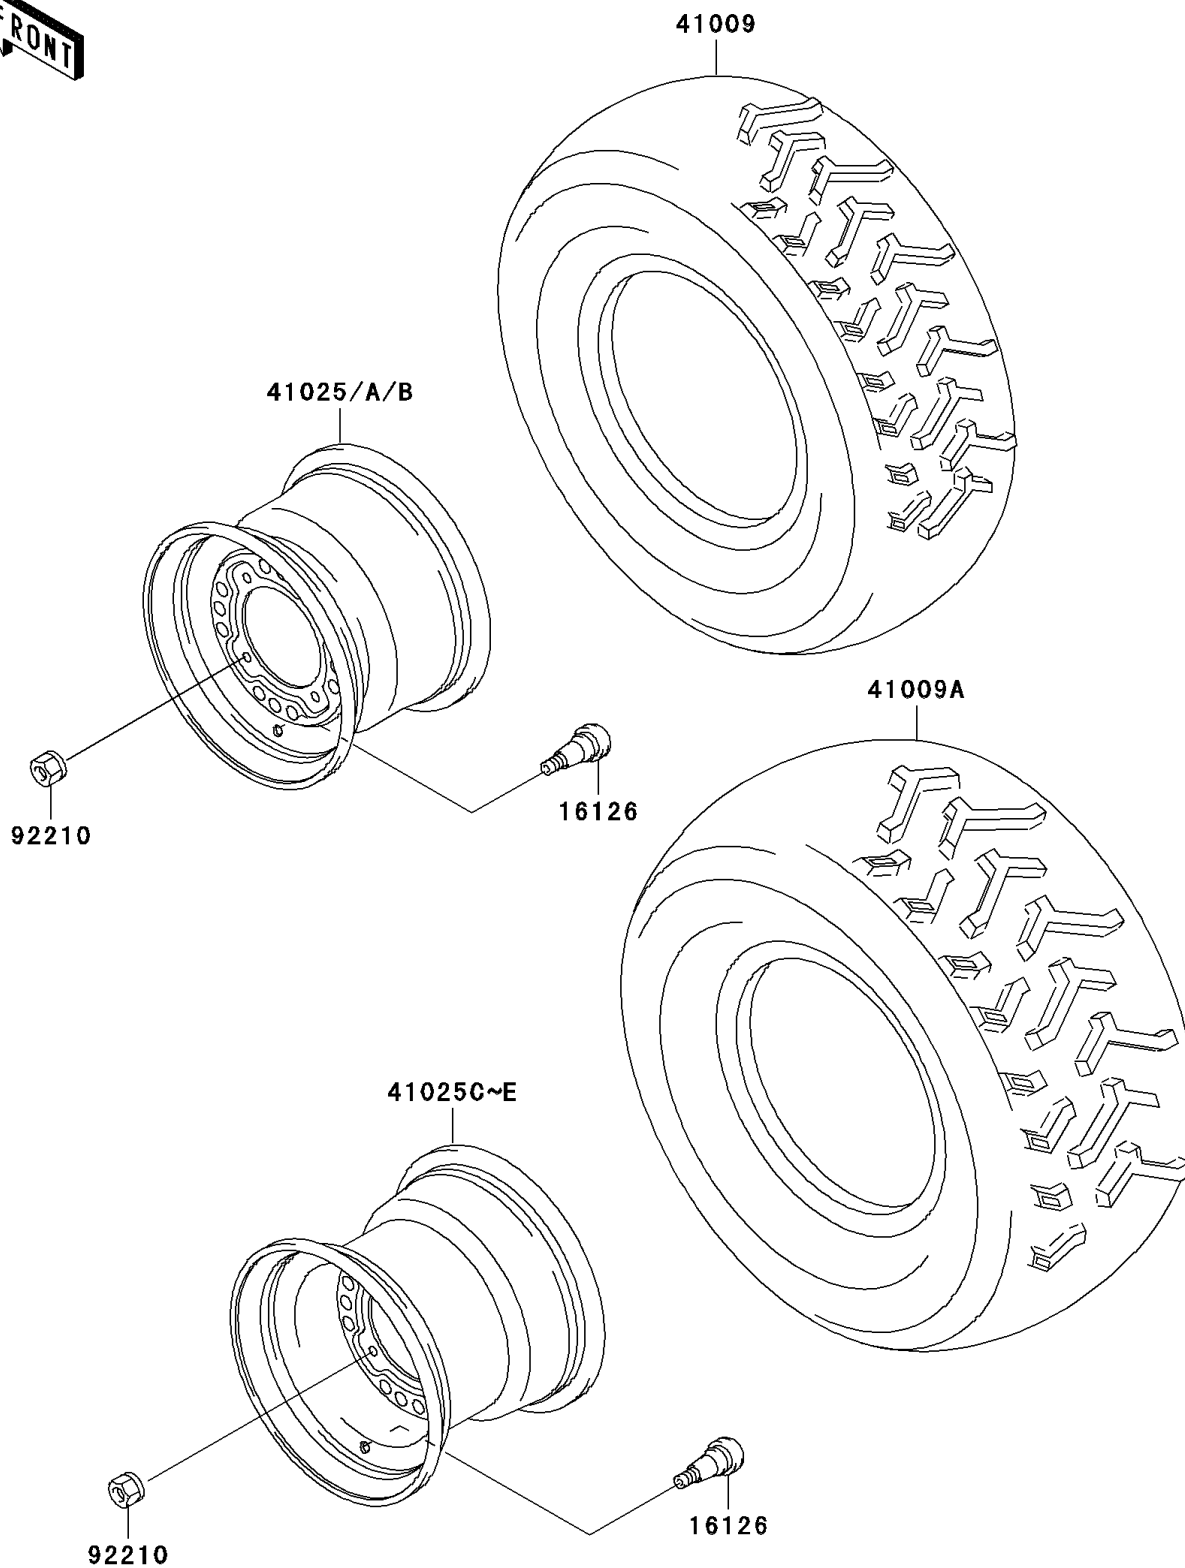

2001 Prairie 300 PARTS DIAGRAM

Wheels/Tires

F2210

2001 Prairie 300 PARTS LIST

Wheels/Tires

ITEM NAME	PART NUMBER	QUANTITY
VALVE (Ref # 16126)	16126-4001	1
TIRE,FR,AT25X8-12,KT121A(D) (Ref # 41009)	41009-1117	1
TIRE,RR,AT25X11-10,KT125(D) (Ref # 41009A)	41009-1118	1
RIM,FR,12X6.0,P.C.GRAY (Ref # 41025)	41025-1313-CQ	1
RIM,FR,12X6.0,SILVER (Ref # 41025B)	41025-1313-5A	1
RIM,RR,10X8.5,P.C.GRAY (Ref # 41025C)	41025-1314-CQ	1
RIM,RR,10X8.5,SILVER (Ref # 41025E)	41025-1314-5A	1
NUT,LOCK,10MM (Ref # 92210)	92210-1204	1