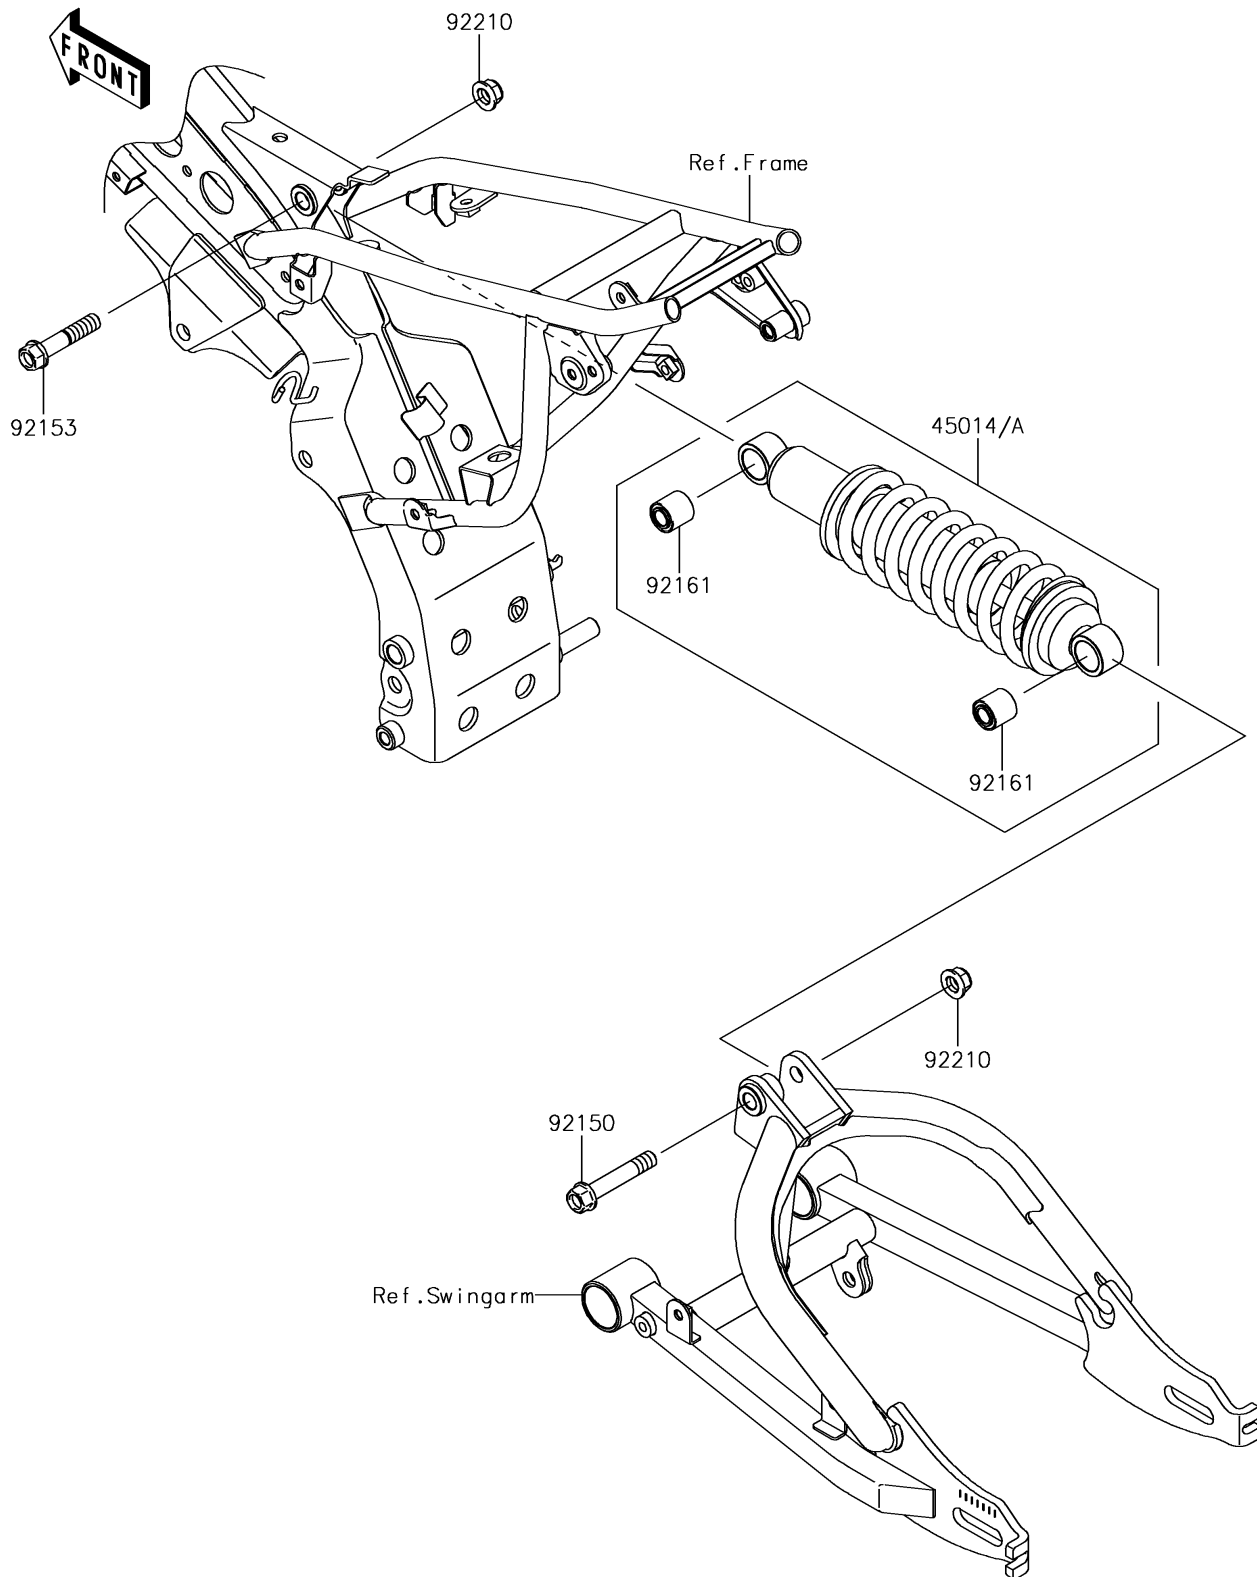

2017 KLX®110L PARTS DIAGRAM

Suspension/Shock Absorber

F2151

2017 KLX®110L PARTS LIST

Suspension/Shock Absorber

ITEM NAME	PART NUMBER	QUANTITY
SHOCKABSORBER,BLACK (Ref # 45014)	45014-0273-10	1
BOLT,FLANGED,10X57 (Ref # 92150)	92150-1227	1
BOLT,FLANGED,10X50 (Ref # 92153)	92153-1139	1
DAMPER,SHOCKABSORBER (Ref # 92161)	92161-0100	1
NUT,LOCK,FLANGED,10MM (Ref # 92210)	92210-1080	1