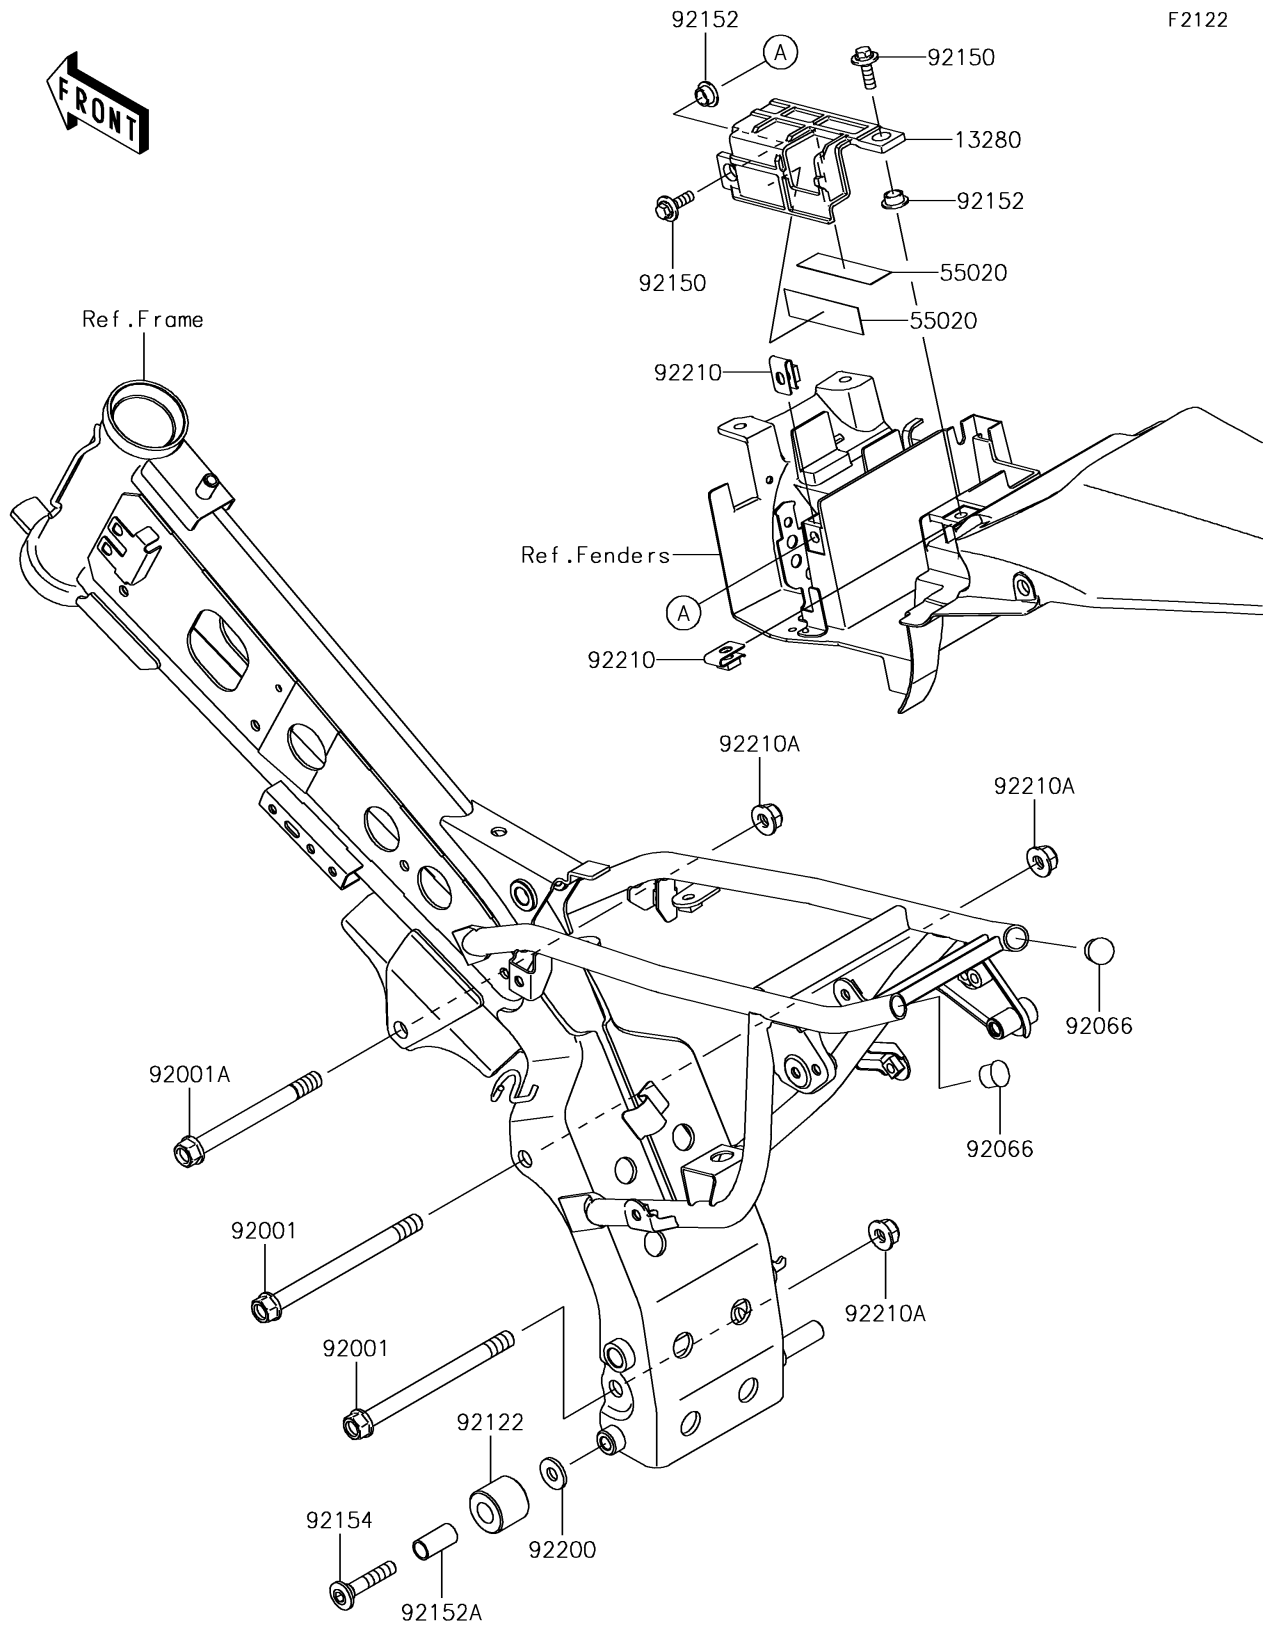

## 2015 KLX® 110L PARTS DIAGRAM

Engine Mount

## 2015 KLX®110L PARTS LIST

Engine Mount

ITEM NAME	PART NUMBER	QUANTITY
HOLDER,BATTERY (Ref # 13280)	13280-0384	1
GUARD (Ref # 55020)	55020-0527	1
BOLT,FLANGED,10X125 (Ref # 92001)	92001-1720	1
BOLT,FLANGED,10X105,BLACK (Ref # 92001A)	92001-1751	1
PLUG (Ref # 92066)	92066-1081	1
ROLLER,CHAIN GUIDE (Ref # 92122)	92122-0023	1
BOLT,FLANGED,6X20 (Ref # 92150)	92150-1339	1
COLLAR (Ref # 92152)	92152-0789	1
COLLAR,10.3X12.7X25 (Ref # 92152A)	92152-0831	1
BOLT,SOCKET,8X42 (Ref # 92154)	92154-0309	1
WASHER,8.5X20X2.3 (Ref # 92200)	92200-1055	1
NUT,6MM (Ref # 92210)	92210-0218	1
NUT,LOCK,FLANGED,10MM (Ref # 92210A)	92210-1081	1