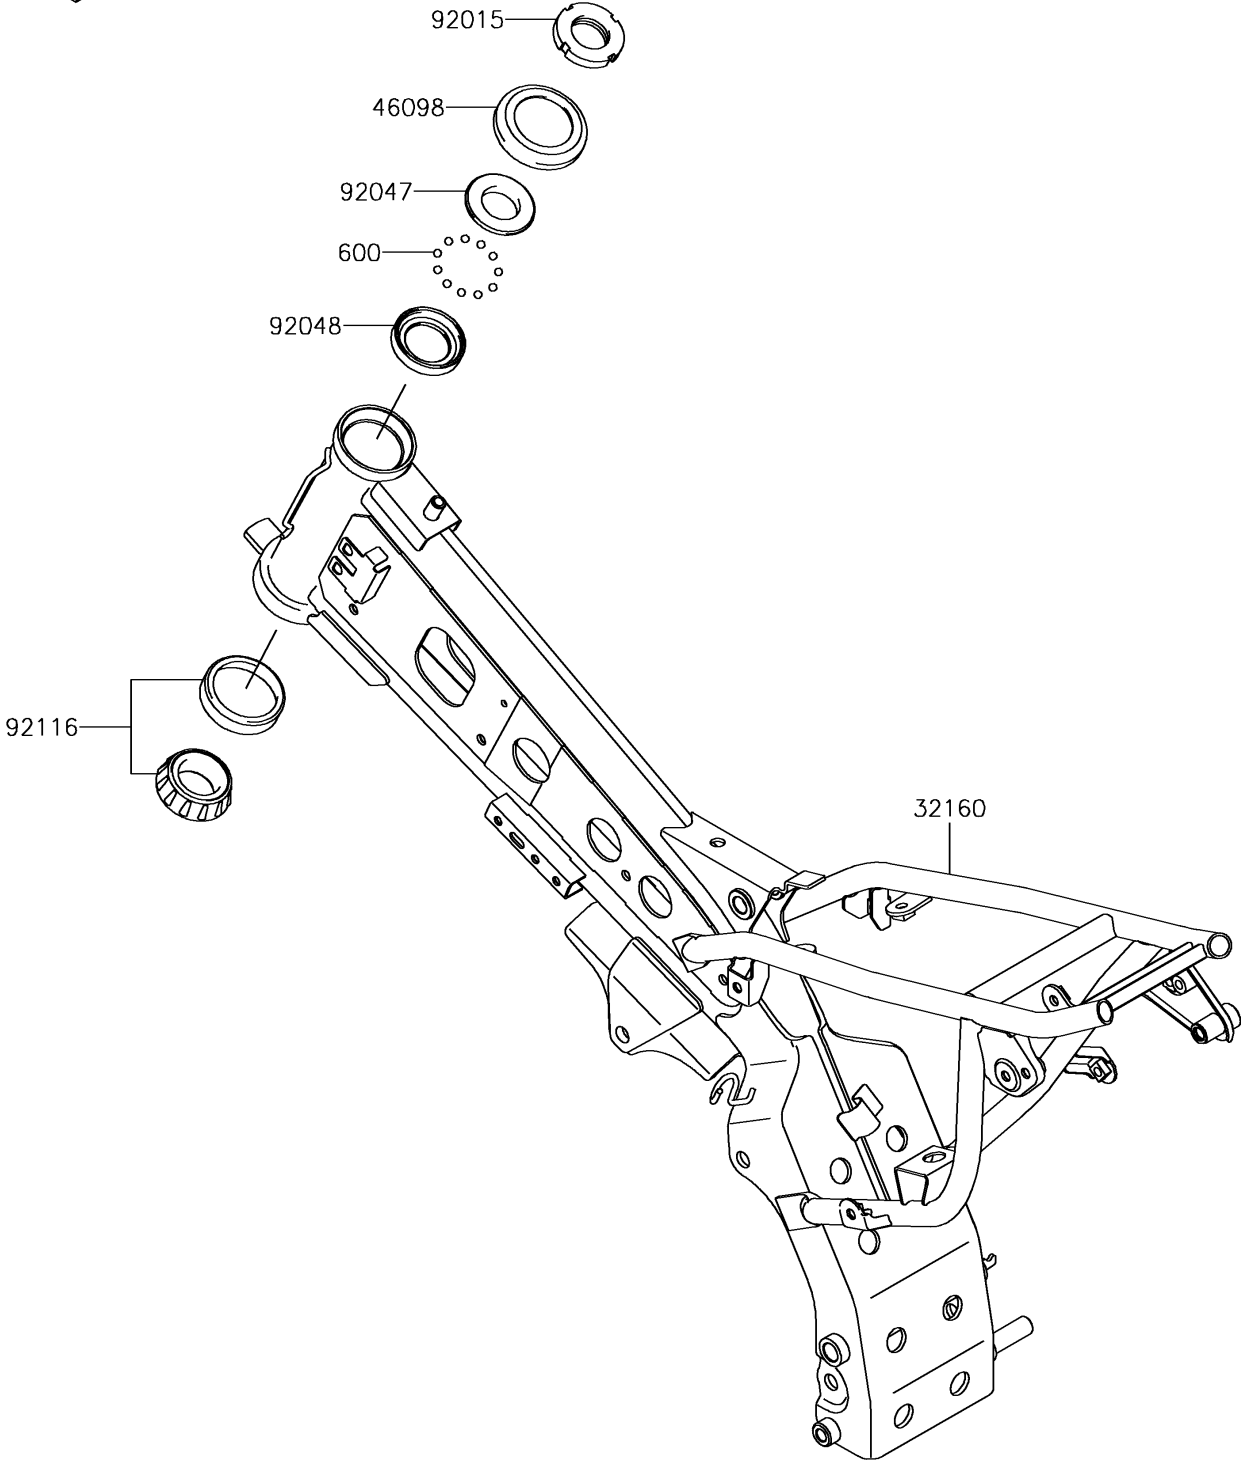

2017 KLX®110L PARTS DIAGRAM

Frame

F2120

2017 KLX®110L PARTS LIST

Frame

ITEM NAME	PART NUMBER	QUANTITY
FRAME-COMP,P.SILVER (Ref # 32160)	32160-0501-458	1
CAP,STEERING STEM (Ref # 46098)	46098-018	1
BALL-STEEL,3/16 (Ref # 600)	600A0600	1
NUT,STEERING LOCK,25MM (Ref # 92015)	92015-1222	1
RACE,STEERING STEM BEARING (Ref # 92047)	92047-014	1
RACE,STEERING STEM BEARING (Ref # 92048)	92048-009	1
BEARING-ROLLER,HR320/28XJ (Ref # 92116)	92116-1009	1