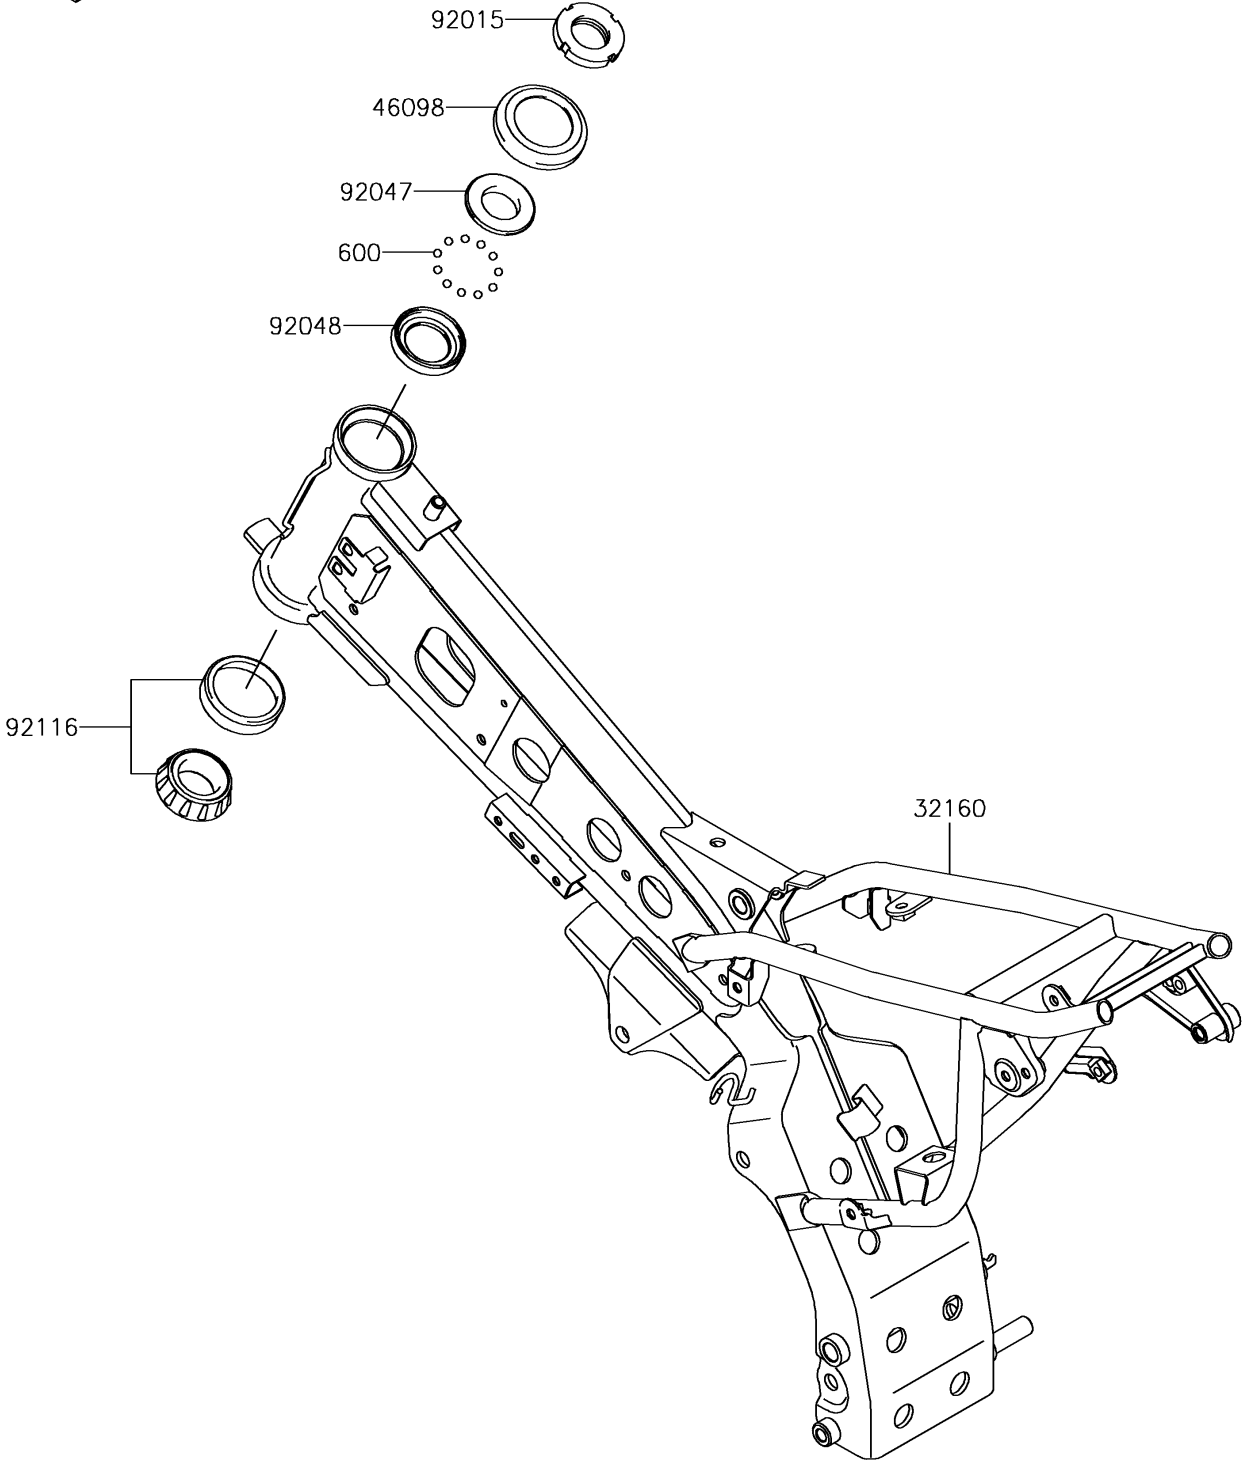

## 2015 KLX®110L PARTS DIAGRAM

Frame

F2120

## 2015 KLX®110L PARTS LIST

Frame

ITEM NAME	PART NUMBER	QUANTITY
FRAME-COMP,P.SILVER (Ref # 32160)	32160-0501-458	1
CAP,STEERING STEM (Ref # 46098)	46098-018	1
BALL-STEEL,3/16 (Ref # 600)	600A0600	1
NUT,STEERING LOCK,25MM (Ref # 92015)	92015-1222	1
RACE,STEERING STEM BEARING (Ref # 92047)	92047-014	1
RACE,STEERING STEM BEARING (Ref # 92048)	92048-009	1
BEARING-ROLLER,HR320/28XJ (Ref # 92116)	92116-1009	1