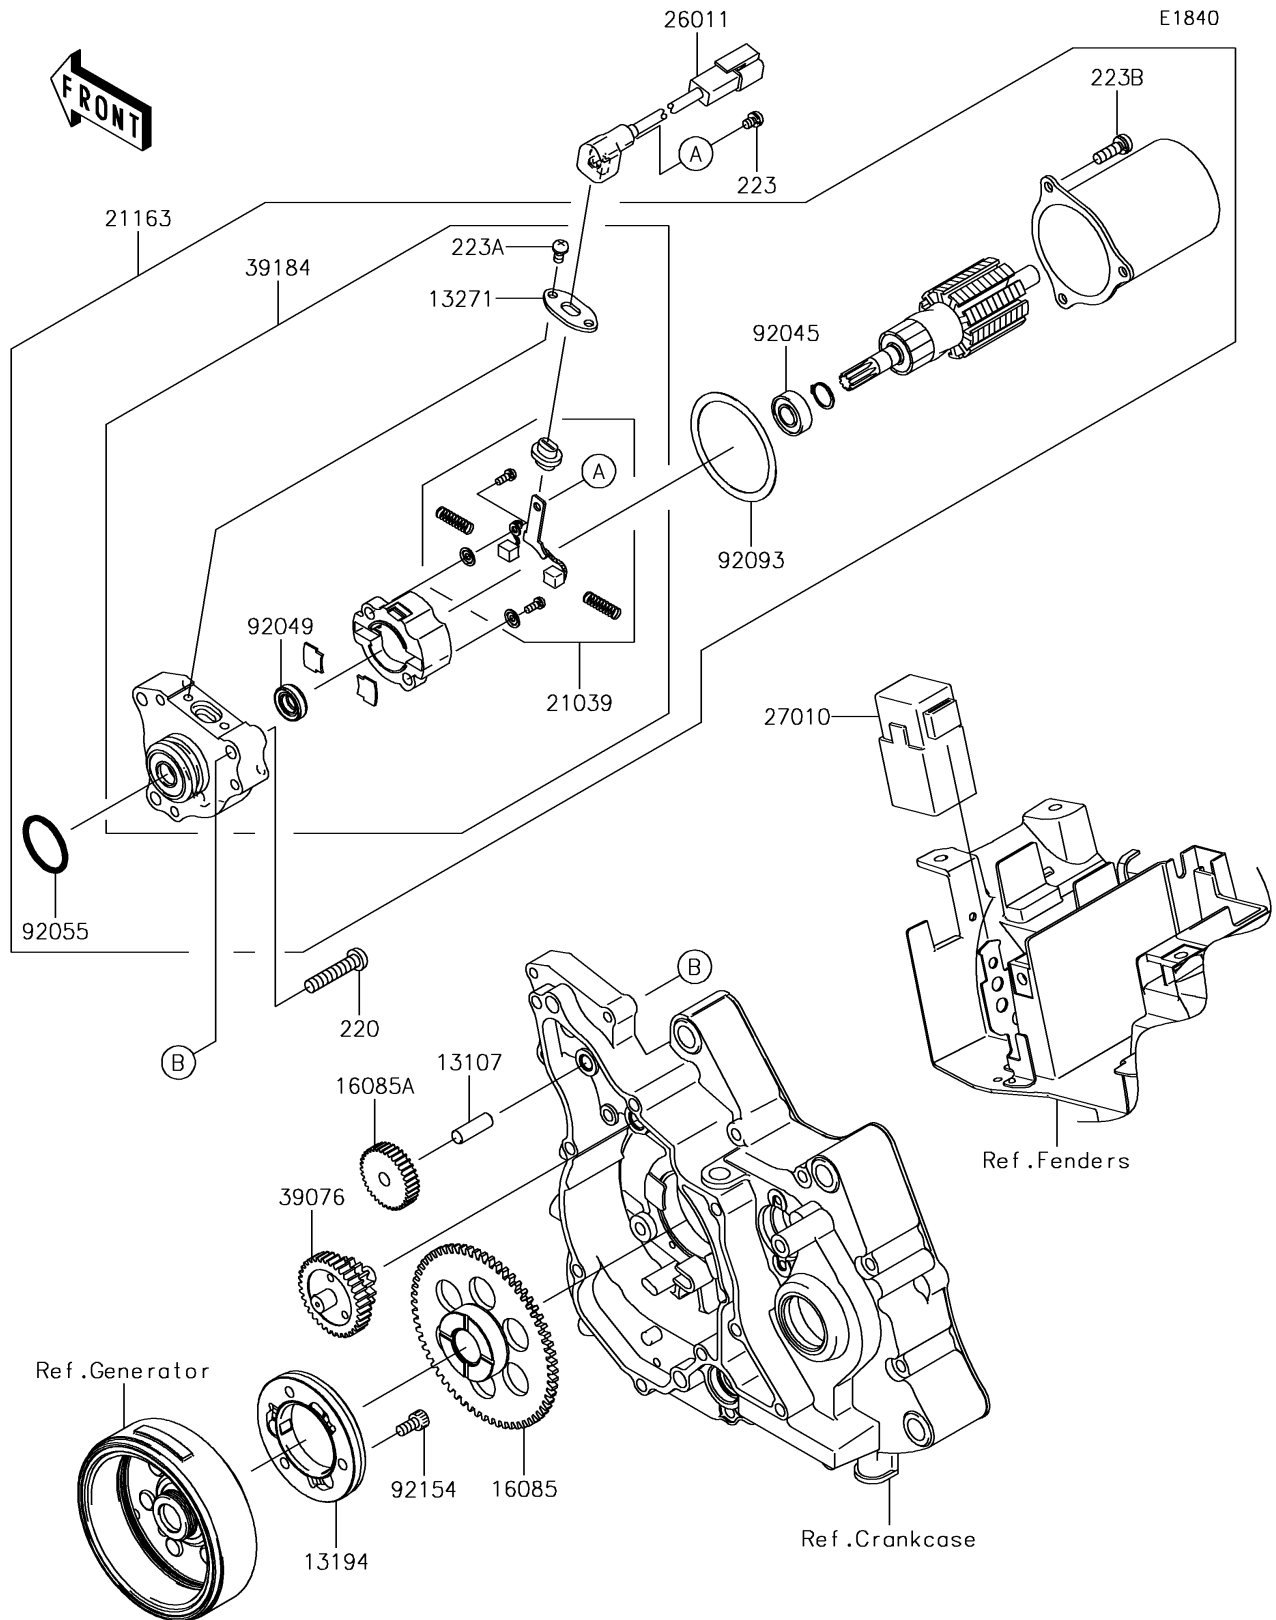

2015 KLX®110L PARTS DIAGRAM

Starter Motor

2015 KLX®110L PARTS LIST

Starter Motor

ITEM NAME	PART NUMBER	QUANTITY
SHAFT,8X25 (Ref # 13107)	13107-1142	1
CLUTCH-ONEWAY (Ref # 13194)	13194-0013	1
PLATE (Ref # 13271)	13271-0674	1
GEAR (Ref # 16085)	16085-0136	1
GEAR,IDLE,45T (Ref # 16085A)	16085-0593	1
BRUSH,STARTER MOTOR(SET) (Ref # 21039)	21039-1067	1
STARTER-ELECTRIC (Ref # 21163)	21163-0049	1
SCREW-PAN-CROS,6X30 (Ref # 220)	220AD0630	1
SCREW-PAN-WS-CROS,4X6 (Ref # 223)	223AA0406	1
SCREW-PAN-WS-CROS,4X8 (Ref # 223A)	223AA0408	1
SCREW-PAN-WS-CROS,5X16 (Ref # 223B)	223AA0516	1
WIRE-LEAD (Ref # 26011)	26011-0249	1
SWITCH (Ref # 27010)	27010-0085	1
LIMITER (Ref # 39076)	39076-0022	1
BRACKET-ASSY (Ref # 39184)	39184-0014	1
BEARING-BALL,STARTER MOTOR (Ref # 92045)	92045-1349	1
SEAL-OIL,STARTER MOTOR (Ref # 92049)	92049-1465	1
RING-O (Ref # 92055)	92055-1276	1
SEAL,STARTER MOTOR (Ref # 92093)	92093-1079	1
BOLT (Ref # 92154)	92154-0325	1