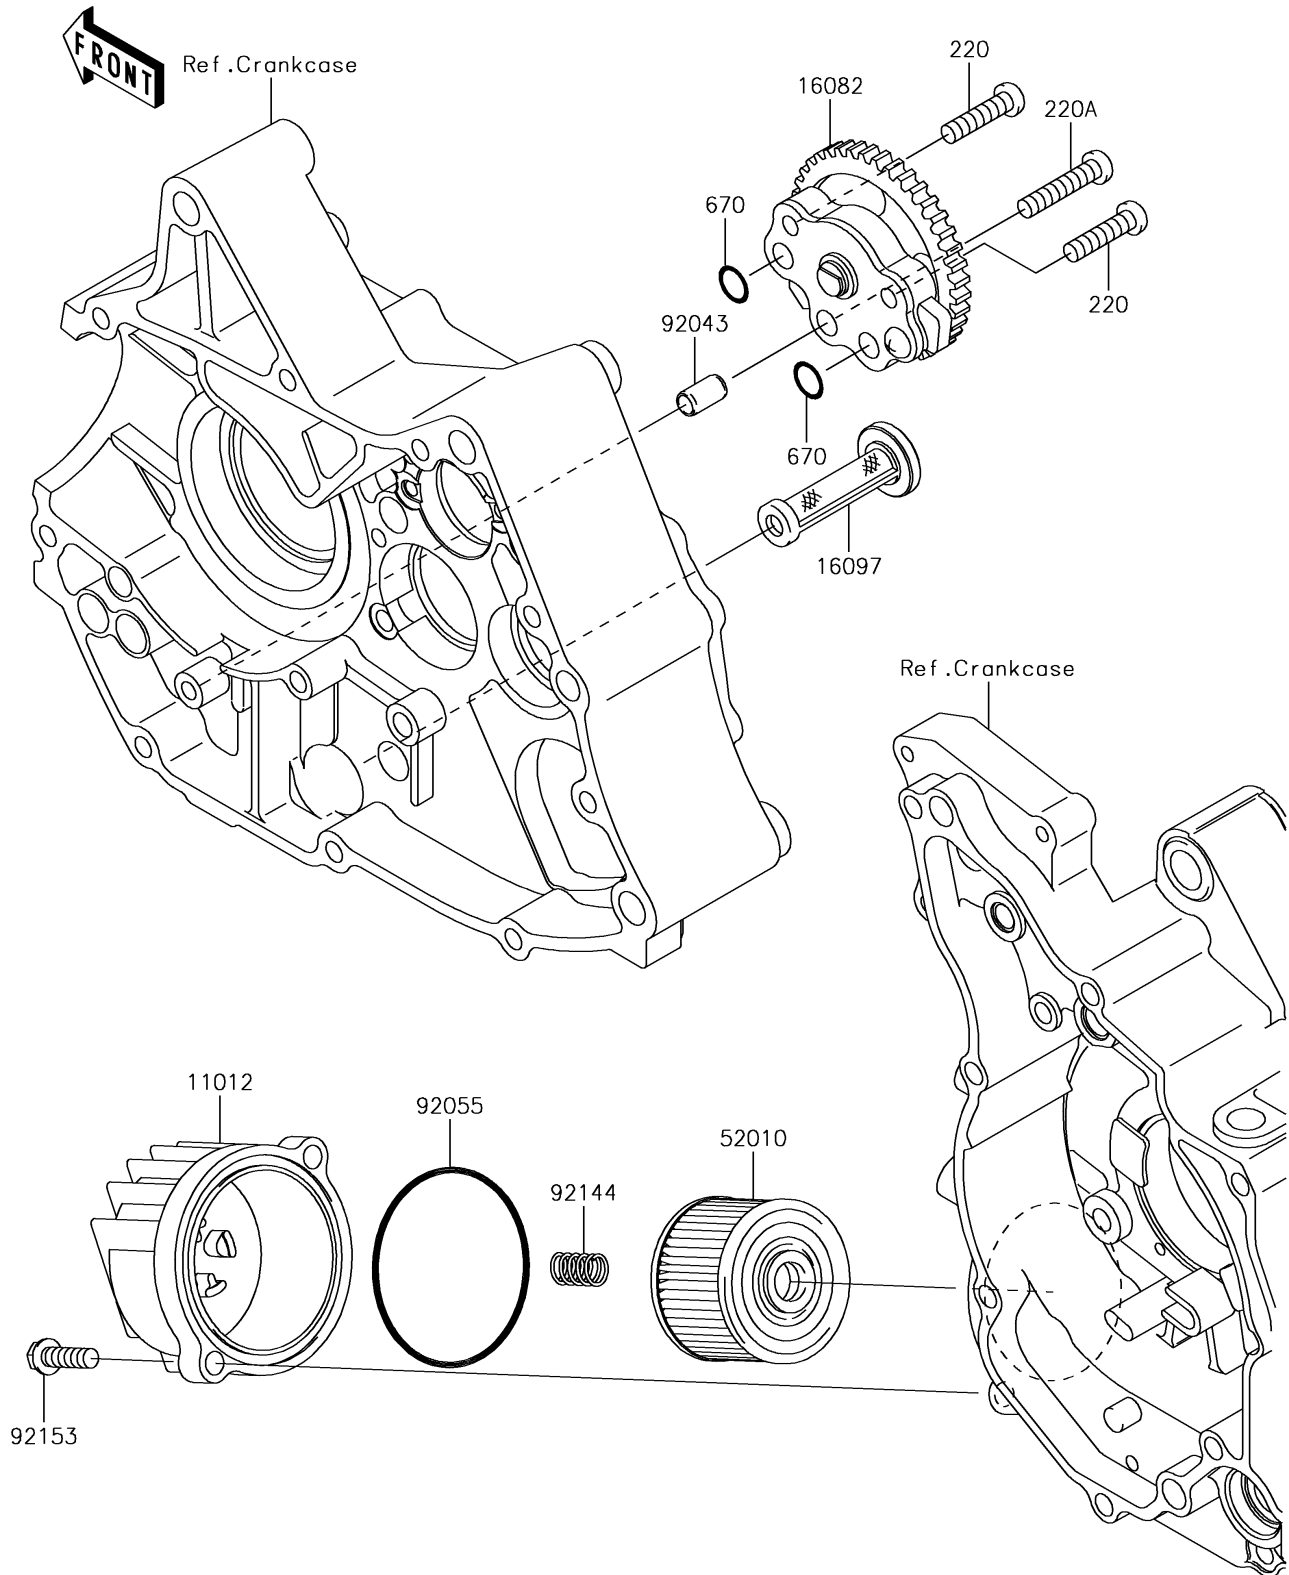

## 2017 KLX® 110L PARTS DIAGRAM

Oil Pump

E1710

## 2017 KLX® 110L PARTS LIST

Oil Pump

ITEM NAME	PART NUMBER	QUANTITY
CAP (Ref # 11012)	11012-1980	1
PUMP-ASSY-OIL (Ref # 16082)	16082-0010	1
FILTER-ASSY-OIL (Ref # 16097)	16097-1071	1
SCREW-PAN-CROS,6X25 (Ref # 220)	220AA0625	1
SCREW-PAN-CROS,6X30 (Ref # 220A)	220AA0630	1
ELEMENT-OIL FILTER (Ref # 52010)	52010-1053	1
O RING,9.8X1.9 (Ref # 670)	670B1510	1
PIN,6.2X8X14 (Ref # 92043)	92043-0099	1
RING-O,59.6X2.4 (Ref # 92055)	92055-3018	1
SPRING (Ref # 92144)	92144-1892	1
BOLT,6X20 (Ref # 92153)	92153-1184	1