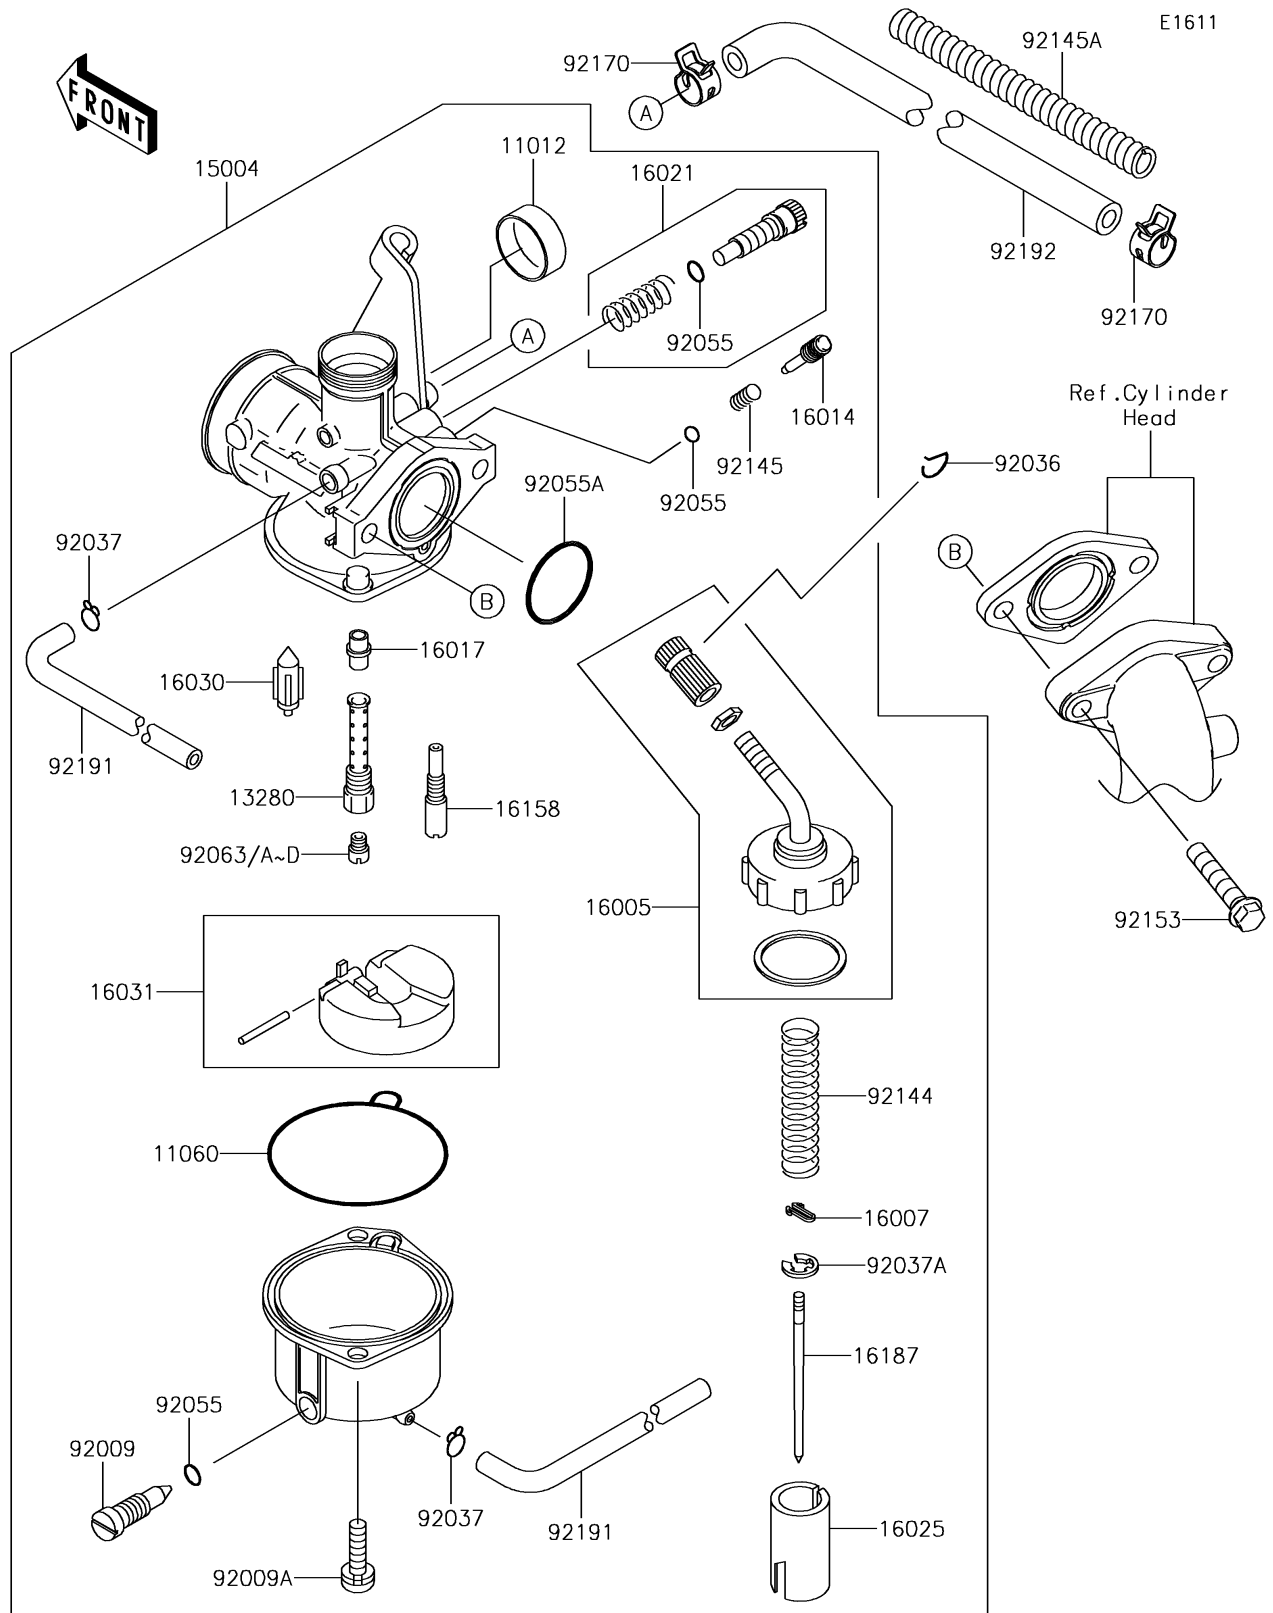

2017 KLX® 110L PARTS DIAGRAM

Carburetor

2017 KLX®110L PARTS LIST

Carburetor

ITEM NAME	PART NUMBER	QUANTITY
CAP,CHOKE (Ref # 11012)	11012-1940	1
GASKET,FLOAT CHAMBER (Ref # 11060)	11060-1700	1
HOLDER,NEEDLE JET (Ref # 13280)	13280-0359	1
CARBURETOR-ASSY,PB18 (Ref # 15004)	15004-0065	1
TOP-CHAMBER (Ref # 16005)	16005-1091	1
SEAT-SPRING (Ref # 16007)	16007-1103	1
SCREW-PILOT AIR (Ref # 16014)	16014-0011	1
JET-NEEDLE (Ref # 16017)	16017-1434	1
SCREW-THROTTLE STOP (Ref # 16021)	16021-1241	1
VALVE-THROTTLE,CA3.0 (Ref # 16025)	16025-1209	1
VALVE-FLOAT,FLOAT (Ref # 16030)	16030-0002	1
FLOAT (Ref # 16031)	16031-1088	1
JET-SLOW,#40 (Ref # 16158)	16158-0005	1
NEEDLE-JET,NCFA (Ref # 16187)	16187-1228	1
SCREW,DRAIN (Ref # 92009)	92009-1057	1
SCREW (Ref # 92009A)	92009-1750	1
RING-SNAP (Ref # 92036)	92036-018	1
CLAMP,TUBE (Ref # 92037)	92037-1142	1
CLAMP,JET NEEDLE (Ref # 92037A)	92037-1401	1
RING-O (Ref # 92055)	92055-1053	1
RING-O (Ref # 92055A)	92055-1541	1
JET-MAIN,#78 (Ref # 92063)	92063-1393	1
JET-MAIN,#72 (Ref # 92063A)	92063-1394	1
JET-MAIN,#75 (Ref # 92063B)	92063-1395	1
JET-MAIN,#80 (Ref # 92063C)	92063-1396	1
JET-MAIN,#82 (Ref # 92063D)	92063-1397	1
SPRING,THROTTLE (Ref # 92144)	92144-1875	1
SPRING (Ref # 92145)	92145-0004	1
SPRING,HOSE PROTECTOR (Ref # 92145A)	92145-1481	1

2017 KLX®110L PARTS LIST

Carburetor

ITEM NAME	PART NUMBER	QUANTITY
BOLT,FLANGED-SMALL,6X28 (Ref # 92153)	92153-1309	1
CLAMP (Ref # 92170)	92170-1872	1
TUBE,3.5X6.5X418 (Ref # 92191)	92191-1735	1
TUBE,5.8X10.8X277 (Ref # 92192)	92192-0583	1