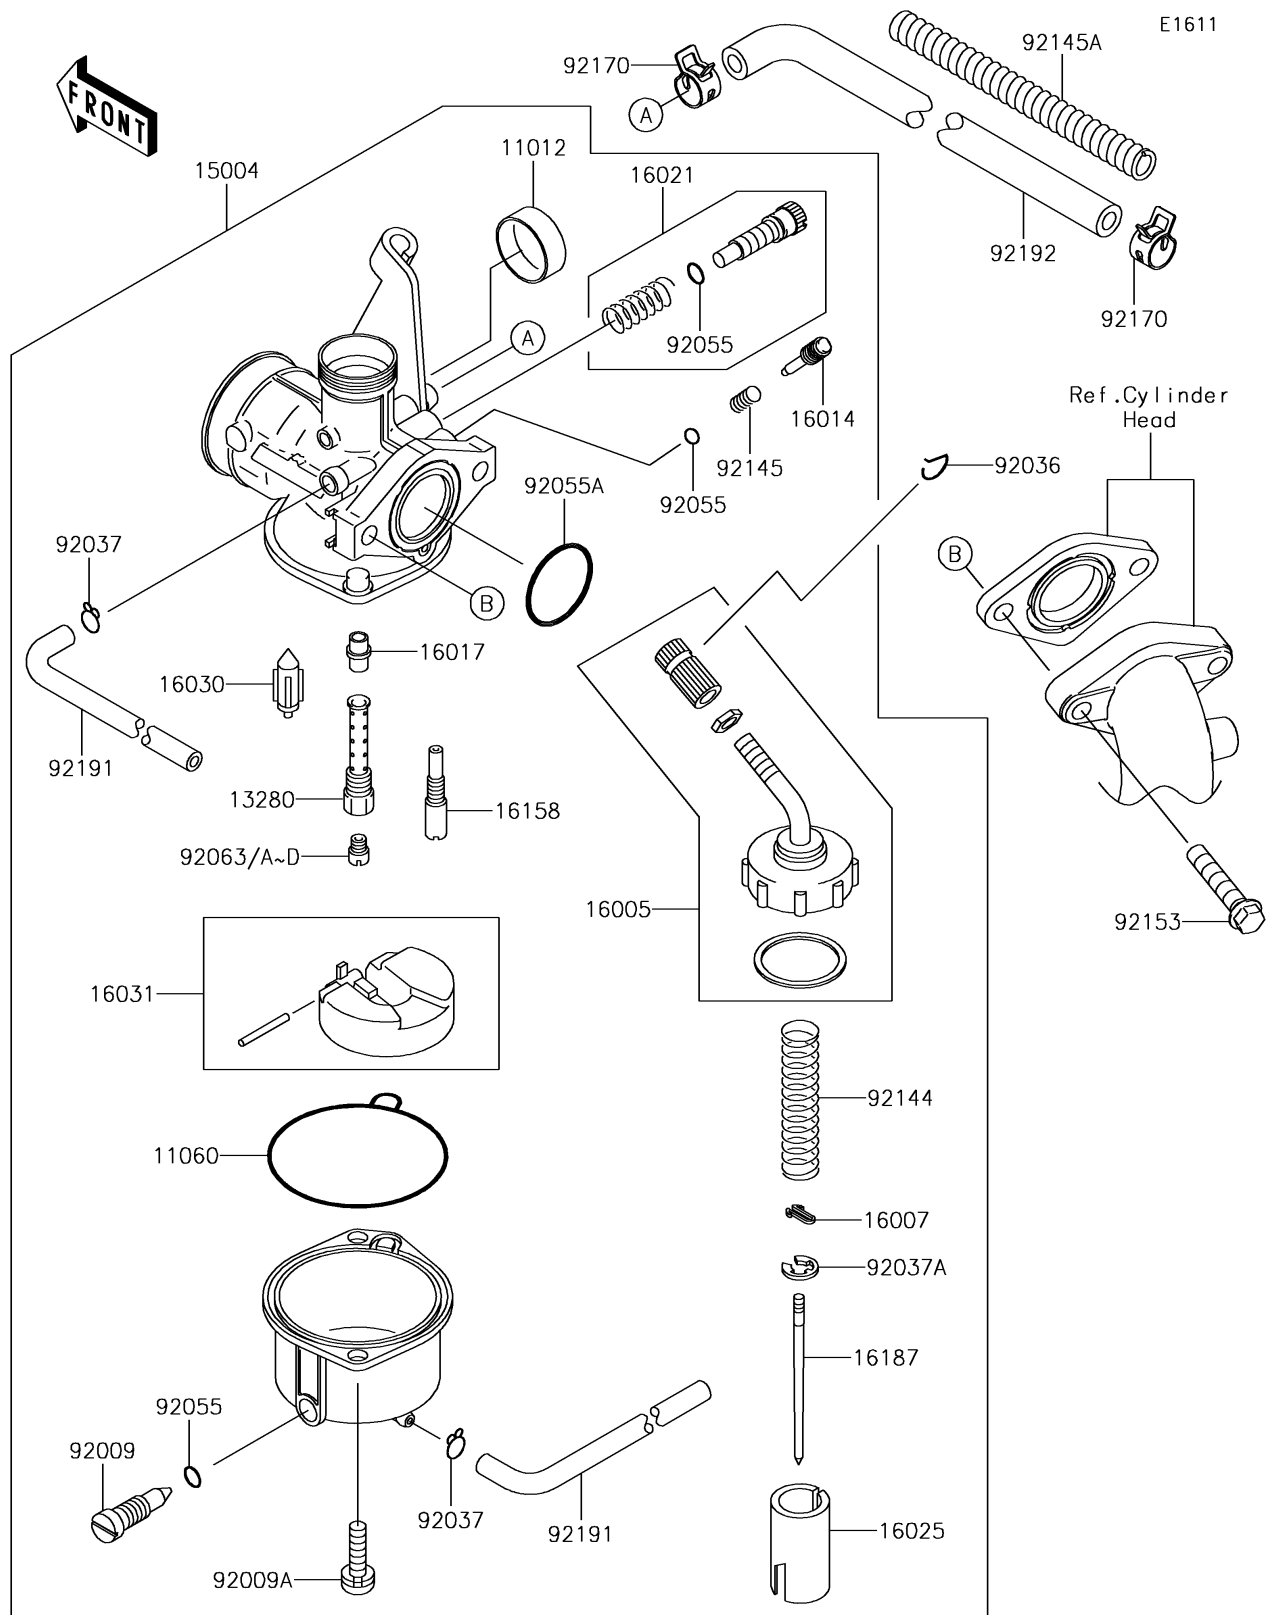

2015 KLX® 110L PARTS DIAGRAM

Carburetor

2015 KLX®110L PARTS LIST

Carburetor

ITEM NAME	PART NUMBER	QUANTITY
CAP,CHOKE (Ref # 11012)	11012-1940	1
GASKET,FLOAT CHAMBER (Ref # 11060)	11060-1700	1
HOLDER,NEEDLE JET (Ref # 13280)	13280-0359	1
CARBURETOR-ASSY,PB18 (Ref # 15004)	15004-0065	1
TOP-CHAMBER (Ref # 16005)	16005-1091	1
SEAT-SPRING (Ref # 16007)	16007-1103	1
SCREW-PILOT AIR (Ref # 16014)	16014-0011	1
JET-NEEDLE (Ref # 16017)	16017-1434	1
SCREW-THROTTLE STOP (Ref # 16021)	16021-1241	1
VALVE-THROTTLE,CA3.0 (Ref # 16025)	16025-1209	1
VALVE-FLOAT,FLOAT (Ref # 16030)	16030-0002	1
FLOAT (Ref # 16031)	16031-1088	1
JET-SLOW,#40 (Ref # 16158)	16158-0005	1
NEEDLE-JET,NCFA (Ref # 16187)	16187-1228	1
SCREW,DRAIN (Ref # 92009)	92009-1057	1
SCREW (Ref # 92009A)	92009-1750	1
RING-SNAP (Ref # 92036)	92036-018	1
CLAMP,TUBE (Ref # 92037)	92037-1142	1
CLAMP,JET NEEDLE (Ref # 92037A)	92037-1401	1
RING-O (Ref # 92055)	92055-1053	1
RING-O (Ref # 92055A)	92055-1541	1
JET-MAIN,#78 (Ref # 92063)	92063-1393	1
JET-MAIN,#72 (Ref # 92063A)	92063-1394	1
JET-MAIN,#75 (Ref # 92063B)	92063-1395	1
JET-MAIN,#80 (Ref # 92063C)	92063-1396	1
JET-MAIN,#82 (Ref # 92063D)	92063-1397	1
SPRING,THROTTLE (Ref # 92144)	92144-1875	1
SPRING (Ref # 92145)	92145-0004	1
SPRING,HOSE PROTECTOR (Ref # 92145A)	92145-1481	1

2015 KLX®110L PARTS LIST

Carburetor

ITEM NAME	PART NUMBER	QUANTITY
BOLT,FLANGED-SMALL,6X28 (Ref # 92153)	92153-1309	1
CLAMP (Ref # 92170)	92170-1872	1
TUBE,3.5X6.5X418 (Ref # 92191)	92191-1735	1
TUBE,5.8X10.8X277 (Ref # 92192)	92192-0583	1