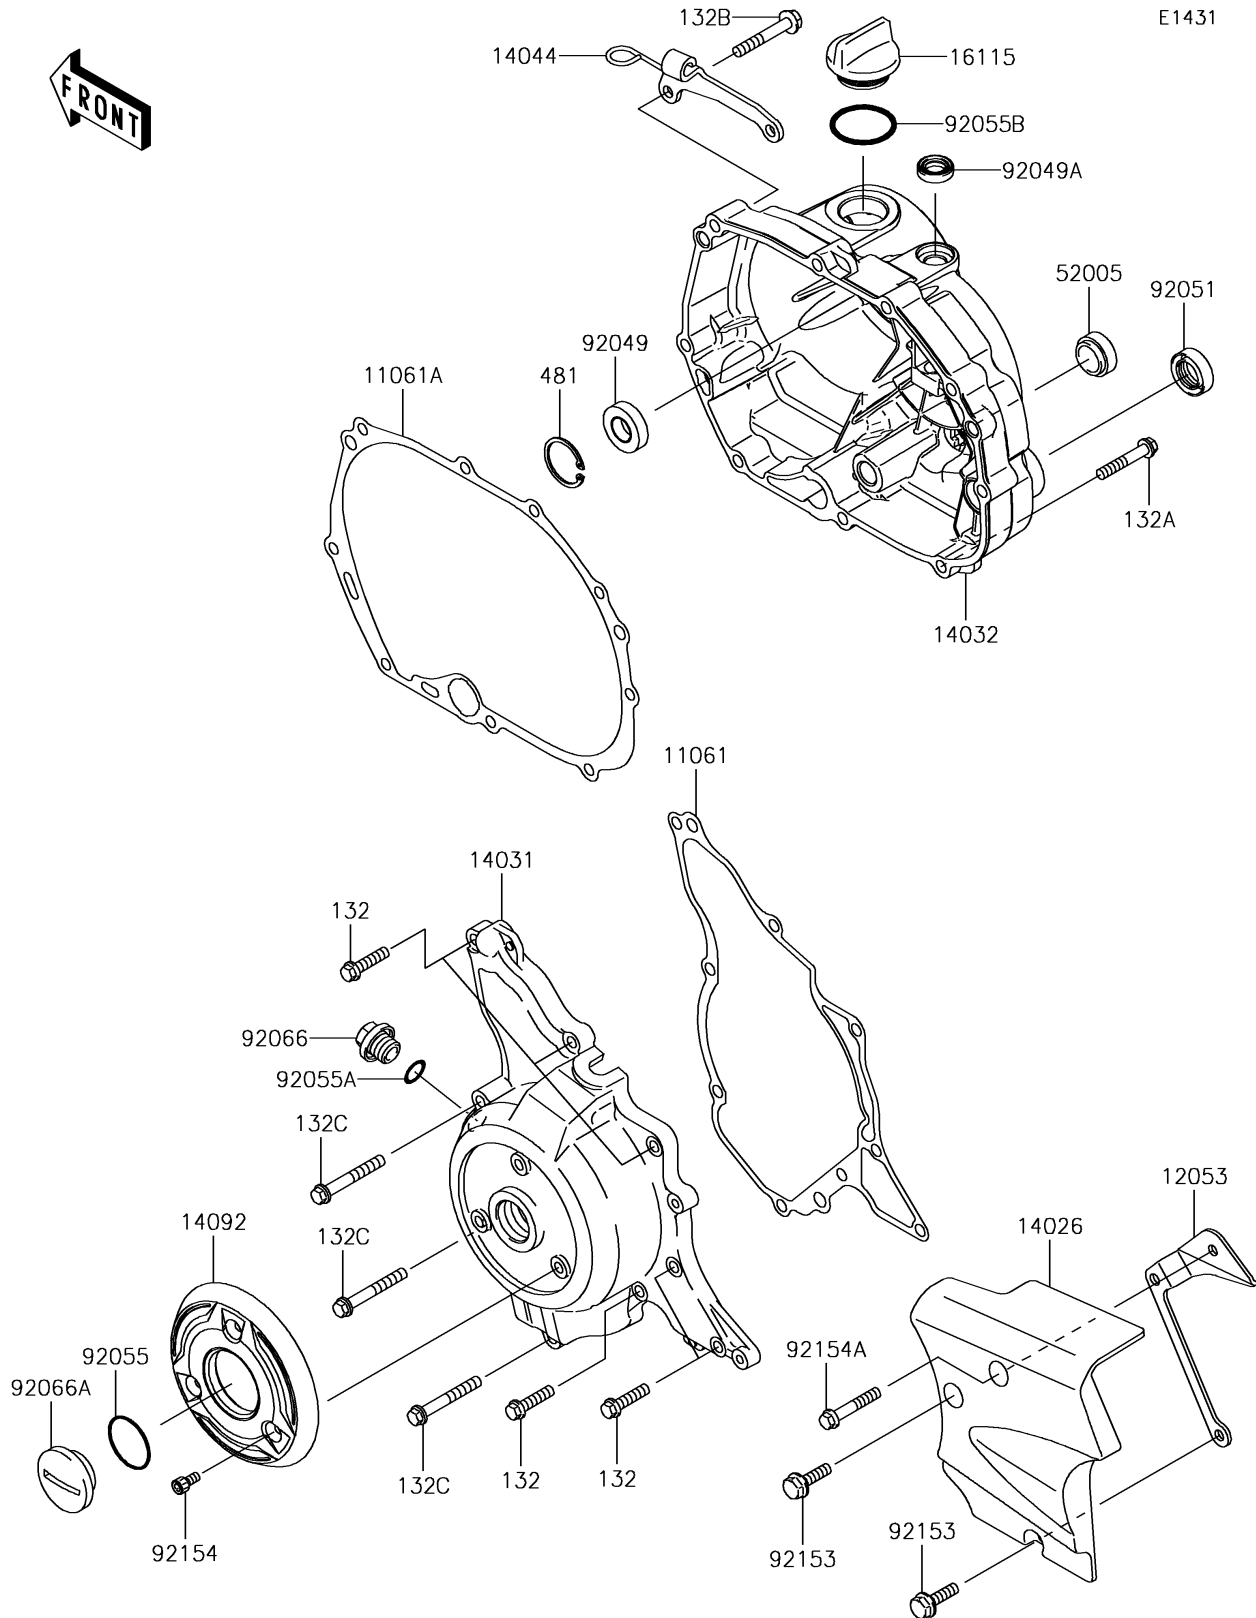

2017 KLX® 110L PARTS DIAGRAM

Engine Cover(s)

2017 KLX®110L PARTS LIST

Engine Cover(s)

ITEM NAME	PART NUMBER	QUANTITY
GASKET,GENERATOR COVER (Ref # 11061)	11061-0257	1
GASKET,CLUTCH COVER (Ref # 11061A)	11061-0426	1
GUIDE-CHAIN (Ref # 12053)	12053-0164	1
BOLT-FLANGED-SMALL,6X25 (Ref # 132)	132BD0625	1
BOLT-FLANGED-SMALL,6X35 (Ref # 132A)	132BD0635	1
BOLT-FLANGED-SMALL,6X40 (Ref # 132B)	132BD0640	1
BOLT-FLANGED-SMALL,6X45 (Ref # 132C)	132BD0645	1
COVER-CHAIN (Ref # 14026)	14026-0070	1
COVER-GENERATOR,SILVER (Ref # 14031)	14031-0119-GS	1
COVER-CLUTCH (Ref # 14032)	14032-0138	1
HOLDER-CABLE (Ref # 14044)	14044-0043	1
COVER (Ref # 14092)	14092-0029	1
CAP-OIL FILLER (Ref # 16115)	16115-1068	1
CIRCLIP-TYPE-C,28MM (Ref # 481)	481J2800	1
GAUGE,OIL LEVEL (Ref # 52005)	52005-0019	1
SEAL-OIL,S 12 28 7 HS (Ref # 92049)	92049-0051	1
SEAL-OIL,12X20X5.5 (Ref # 92049A)	92049-0150	1
SEAL-OIL,TB16267 (Ref # 92051)	92051-003	1
RING-O,25.7X2.4 (Ref # 92055)	92055-0154	1
RING-O,14.8X2.4 (Ref # 92055A)	92055-0194	1
RING-O,31.5X2.6 (Ref # 92055B)	92055-049	1
PLUG,14X10 (Ref # 92066)	92066-0724	1
PLUG,GENERATOR COVER CAP (Ref # 92066A)	92066-1565	1
BOLT,6X20 (Ref # 92153)	92153-1184	1
BOLT,SOCKET,5X10 (Ref # 92154)	92154-0789	1
BOLT,FLANGED,6X35 (Ref # 92154A)	92154-1297	1