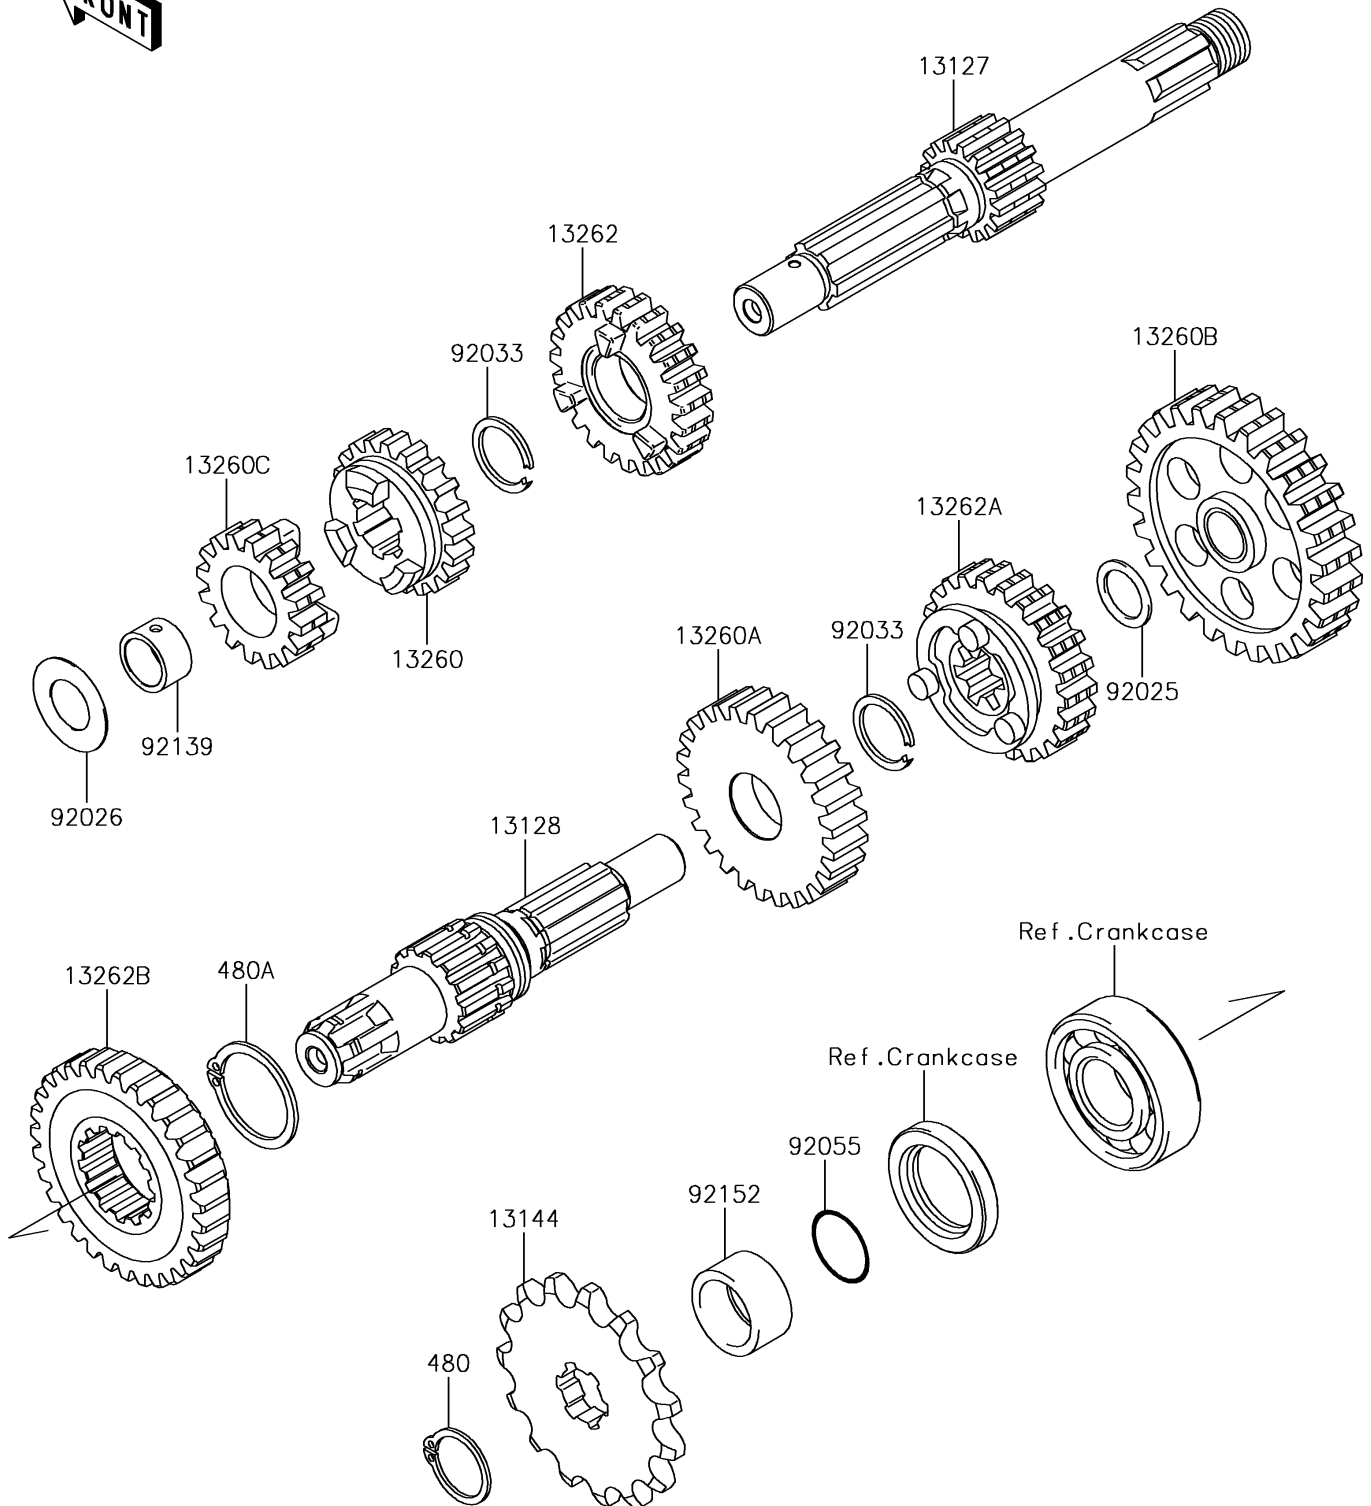

2015 KLX[®]110L

PARTS DIAGRAM

Transmission

E1361

2015 KLX[®]110L

PARTS LIST

Transmission

ITEM NAME	PART NUMBER	QUANTITY
SHAFT-TRANSMISSION INPUT,12T (Ref # 13127)	13127-0661	1
SHAFT-TRANSMISSION OUTPUT (Ref # 13128)	13128-0672	1
SPROCKET-OUTPUT,13T (Ref # 13144)	13144-1043	1
GEAR,INPUT 3RD,20T (Ref # 13260)	13260-1839	1
GEAR,OUTPUT 3RD,27T (Ref # 13260A)	13260-1842	1
GEAR,OUTPUT LOW,36T (Ref # 13260B)	13260-1862	1
GEAR,INPUT 2ND,16T (Ref # 13260C)	13260-1986	1
GEAR,INPUT 4TH,23T (Ref # 13262)	13262-0666	1
GEAR,OUTPUT 4TH,25T (Ref # 13262A)	13262-0667	1
GEAR,OUTPUT 2ND,31T (Ref # 13262B)	13262-0913	1
CIRCLIP-TYPE-C,17MM (Ref # 480)	480J1700	1
CIRCLIP-TYPE-C,24MM (Ref # 480A)	480J2400	1
SHIM (Ref # 92025)	92025-1280	1
SPACER (Ref # 92026)	92026-1091	1
RING-SNAP,17MM (Ref # 92033)	92033-1060	2
RING-O,16.8MM (Ref # 92055)	92055-1235	1
BUSHING (Ref # 92139)	92139-1102	1
COLLAR,SPROCKET (Ref # 92152)	92152-0998	1