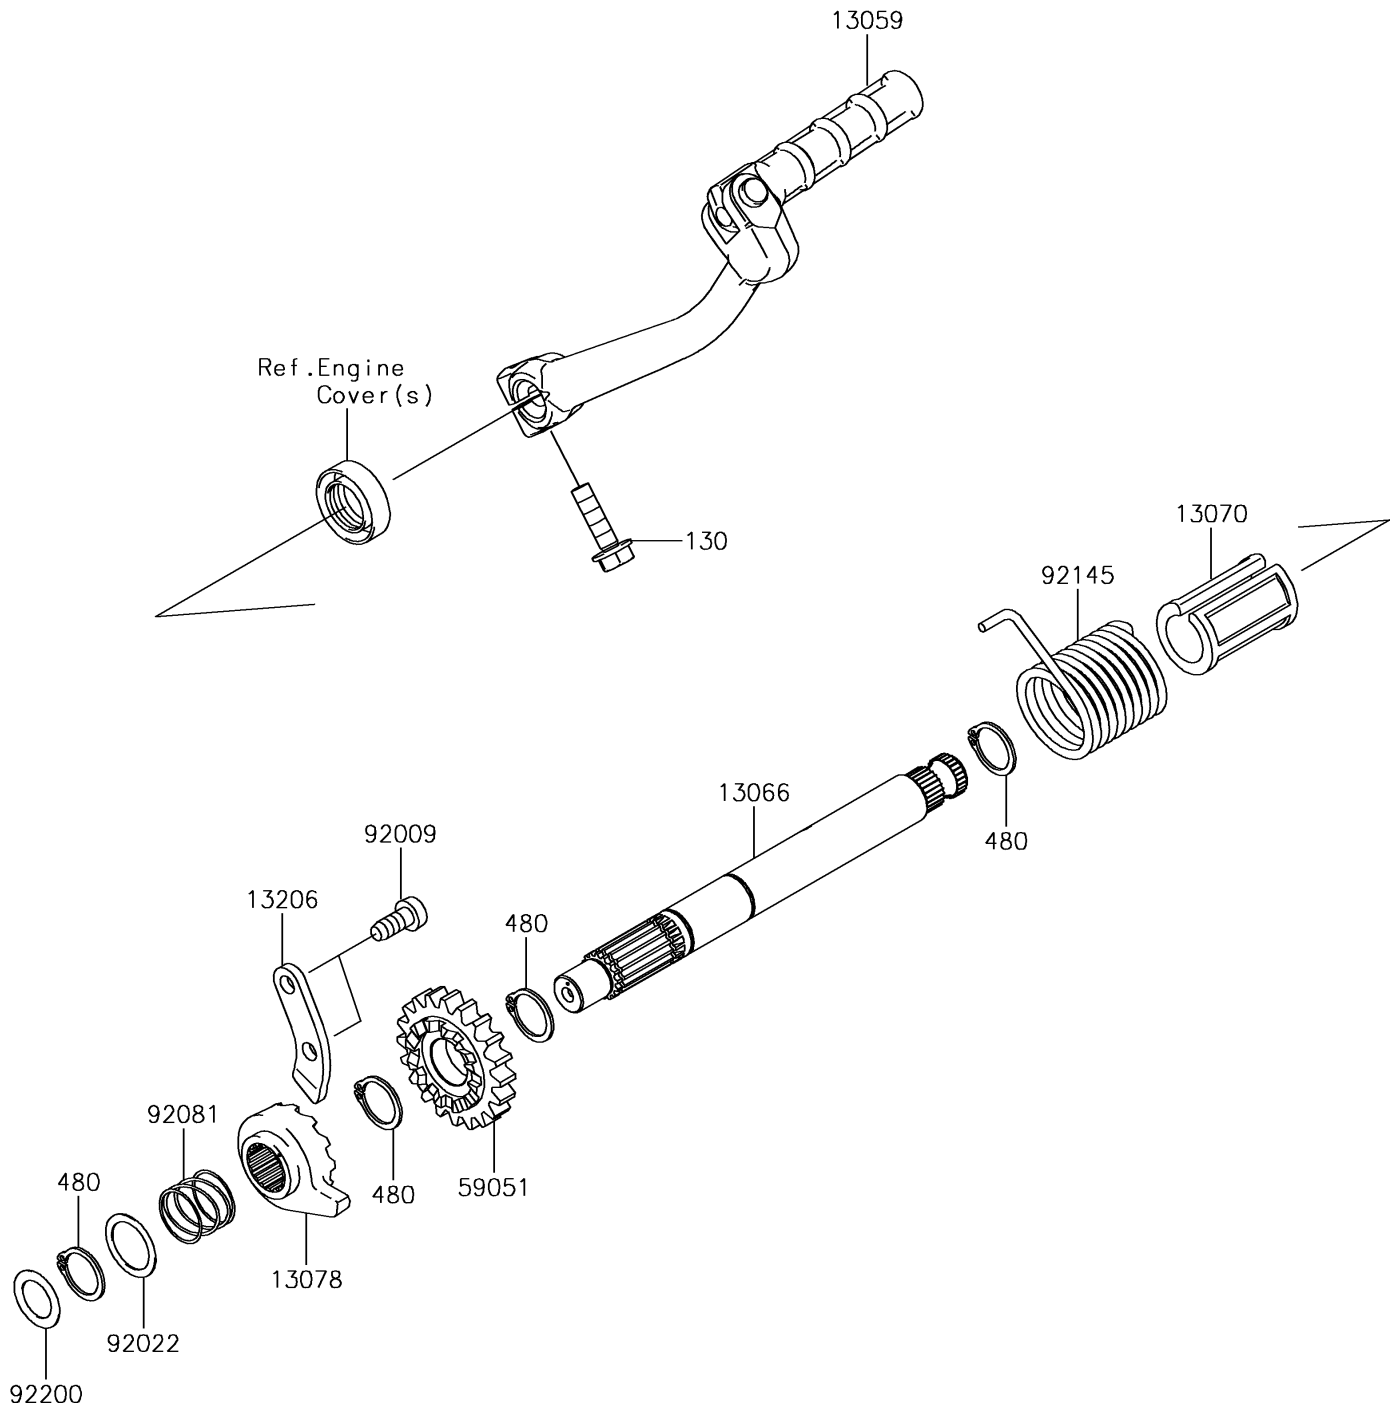

2017 KLX® 110L PARTS DIAGRAM

Kickstarter Mechanism

E1340

2017 KLX® 110L PARTS LIST

Kickstarter Mechanism

ITEM NAME	PART NUMBER	QUANTITY
BOLT-FLANGED,6X22 (Ref # 130)	130CA0622	1
LEVER-KICK (Ref # 13059)	13059-0046	1
SHAFT-KICK (Ref # 13066)	13066-0062	1
GUIDE,KICK SHAFT (Ref # 13070)	13070-1035	1
RATCHET (Ref # 13078)	13078-0557	1
GUIDE-KICK (Ref # 13206)	13206-1006	1
CIRCLIP-TYPE-C,16MM (Ref # 480)	480J1600	1
GEAR-SPUR (Ref # 59051)	59051-0715	1
SCREW,TAPPING (Ref # 92009)	92009-1104	1
WASHER,16.8X22X0.5 (Ref # 92022)	92022-315	1
SPRING,RATCHET (Ref # 92081)	92081-122	1
SPRING,KICK STARTER (Ref # 92145)	92145-0626	1
WASHER,13.2X20X0.5 (Ref # 92200)	92200-0571	1