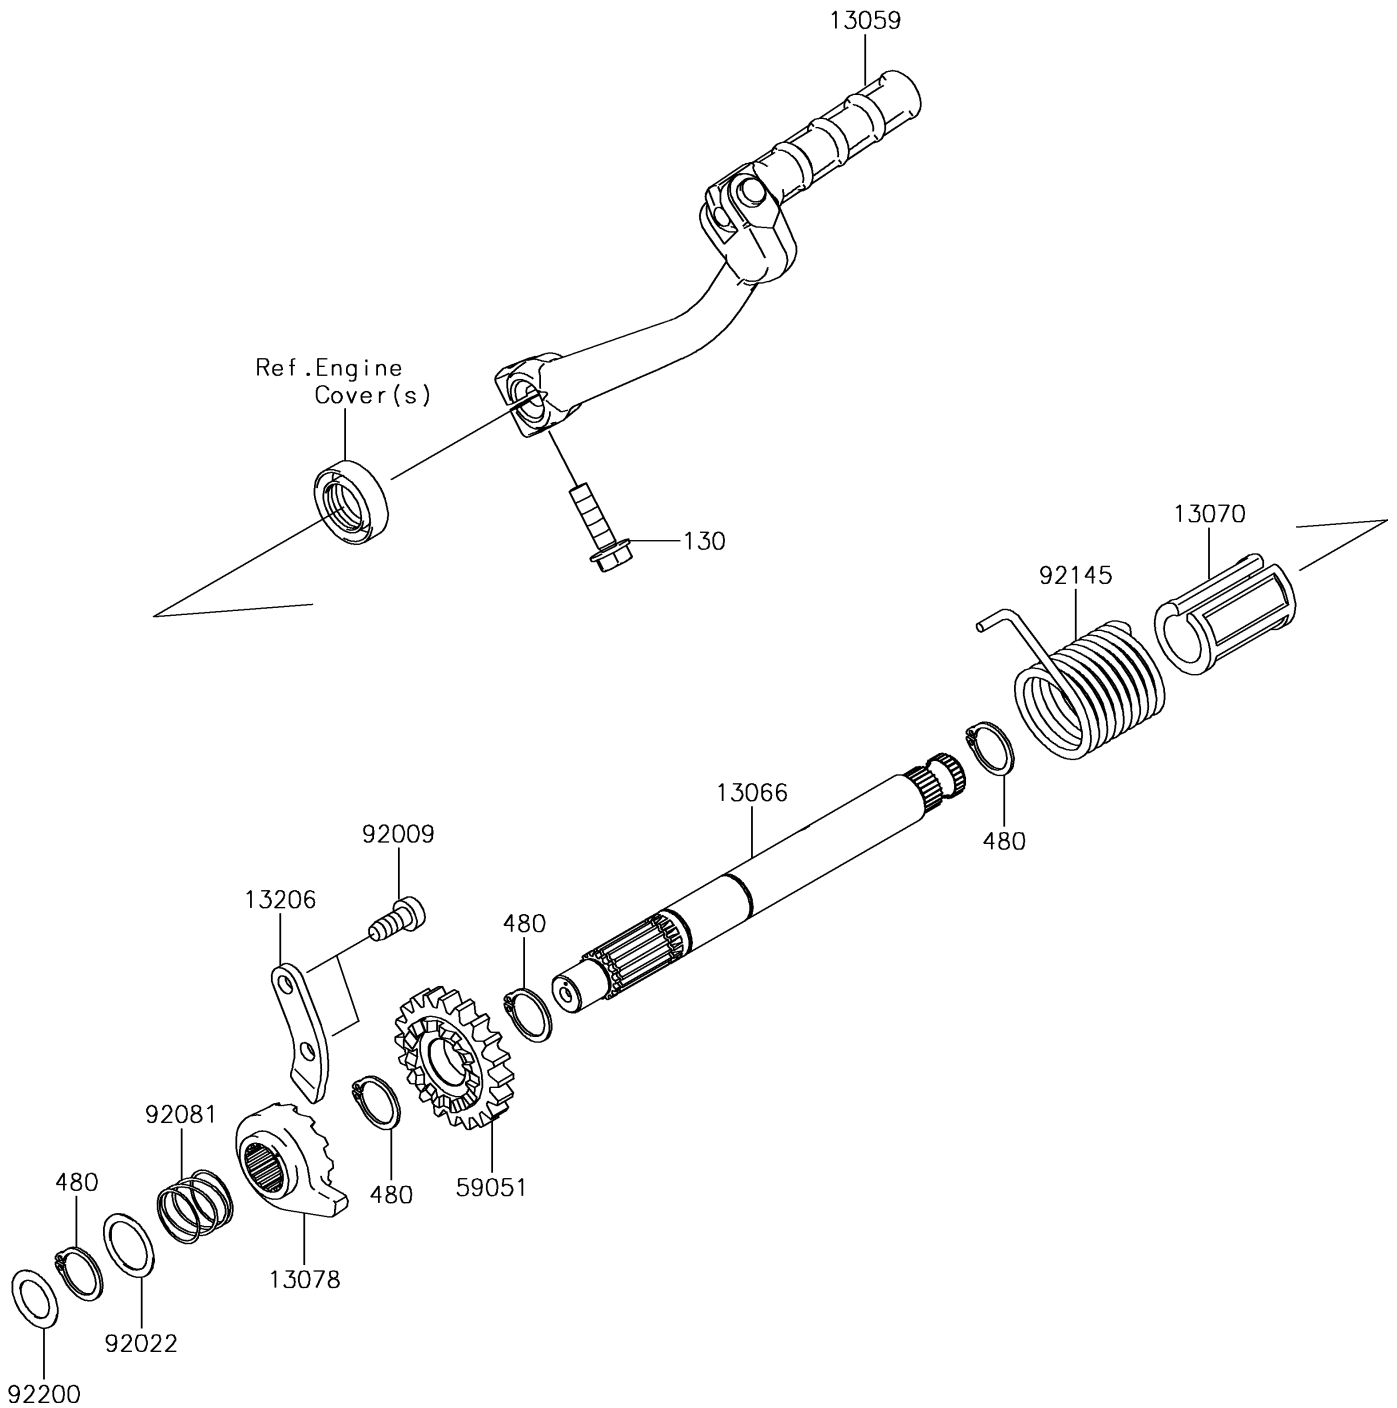

2015 KLX® 110L PARTS DIAGRAM

Kickstarter Mechanism

E1340

2015 KLX® 110L PARTS LIST

Kickstarter Mechanism

ITEM NAME	PART NUMBER	QUANTITY
BOLT-FLANGED,6X22 (Ref # 130)	130CA0622	1
LEVER-KICK (Ref # 13059)	13059-0046	1
SHAFT-KICK (Ref # 13066)	13066-0062	1
GUIDE,KICK SHAFT (Ref # 13070)	13070-1035	1
RATCHET (Ref # 13078)	13078-0557	1
GUIDE-KICK (Ref # 13206)	13206-1006	1
CIRCLIP-TYPE-C,16MM (Ref # 480)	480J1600	1
GEAR-SPUR (Ref # 59051)	59051-0715	1
SCREW,TAPPING (Ref # 92009)	92009-1104	1
WASHER,16.8X22X0.5 (Ref # 92022)	92022-315	1
SPRING,RATCHET (Ref # 92081)	92081-122	1
SPRING,KICK STARTER (Ref # 92145)	92145-0626	1
WASHER,13.2X20X0.5 (Ref # 92200)	92200-0571	1