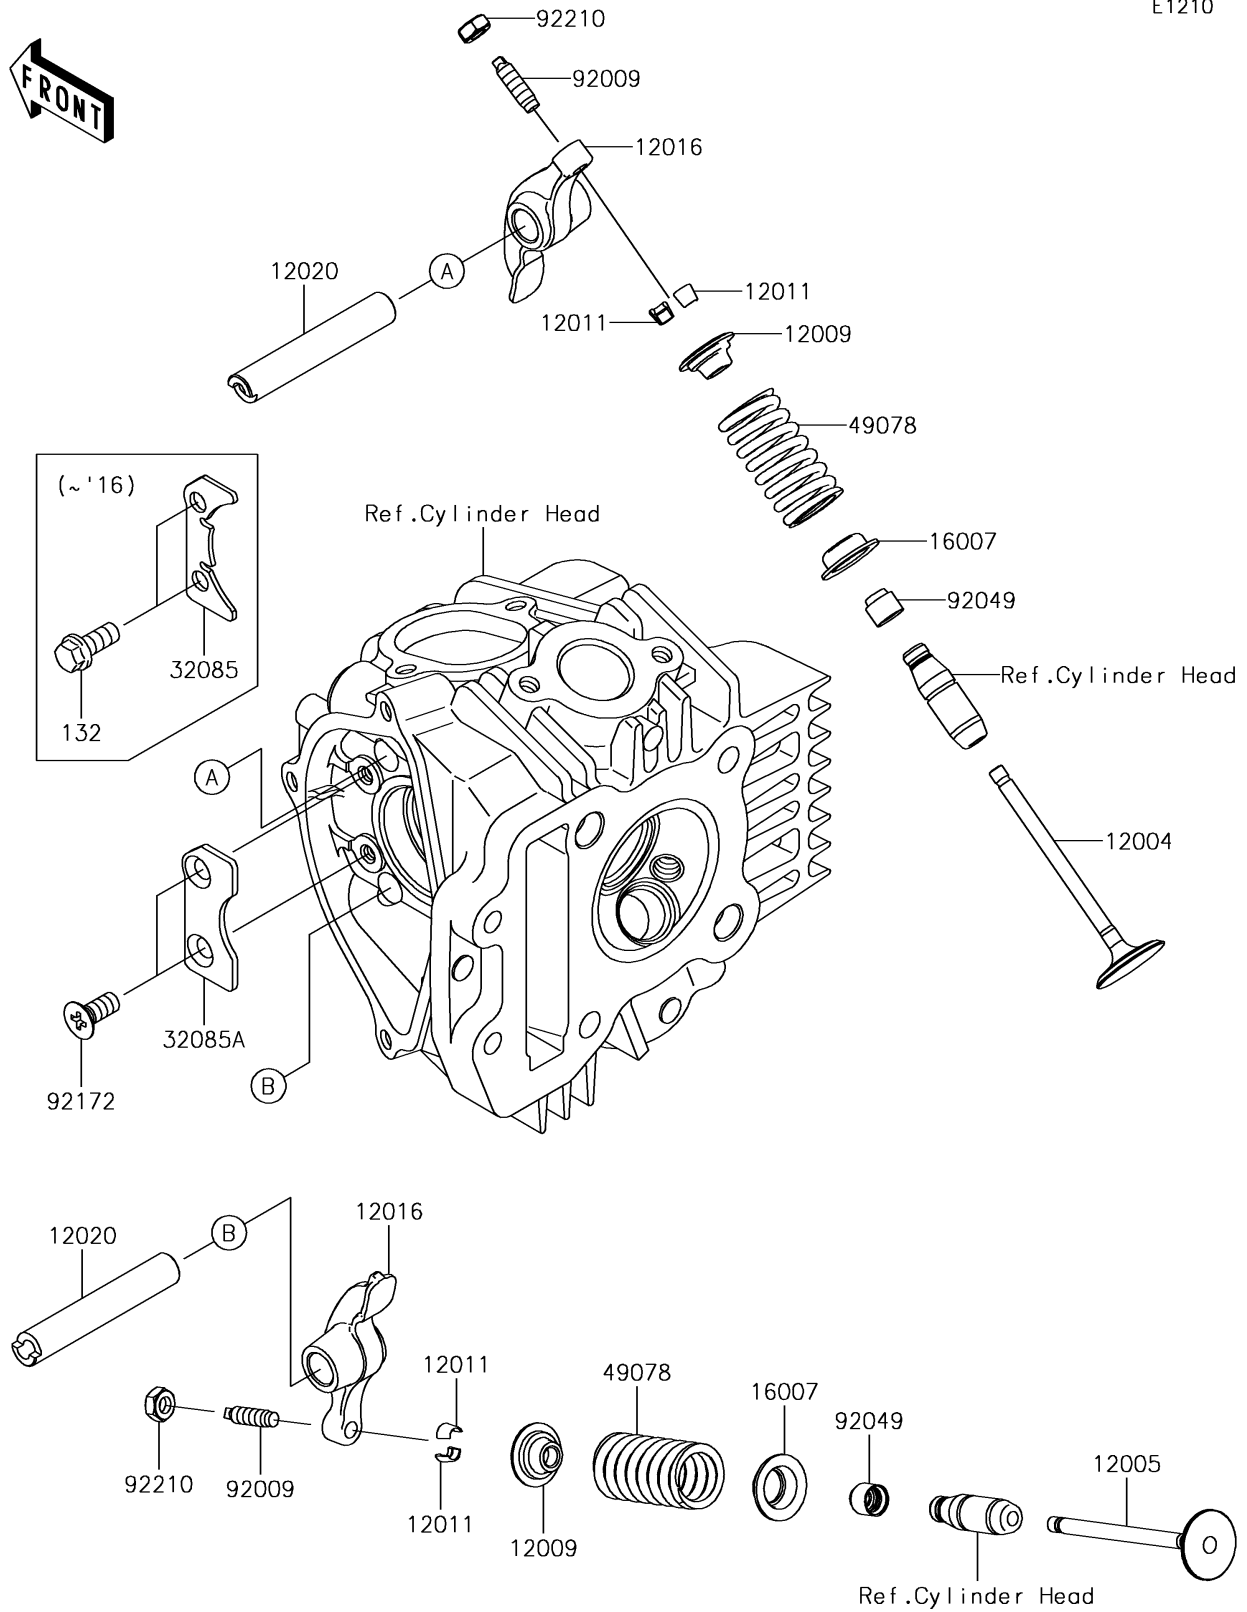

2017 KLX® 110L PARTS DIAGRAM

Valve(s)

E1210

2017 KLX®110L PARTS LIST

Valve(s)

ITEM NAME	PART NUMBER	QUANTITY
VALVE-INTAKE (Ref # 12004)	12004-0710	1
VALVE-EXHAUST (Ref # 12005)	12005-0713	1
RETAINER-VALVE SPRING (Ref # 12009)	12009-1073	1
COLLET (Ref # 12011)	12011-1053	1
ARM-ROCKER (Ref # 12016)	12016-0001	1
SHAFT-ROCKER (Ref # 12020)	12020-0010	1
SEAT-SPRING,VALVE (Ref # 16007)	16007-1187	1
STOPPER (Ref # 32085A)	32085-1553	1
SPRING-ENGINE VALVE (Ref # 49078)	49078-1151	1
SCREW,VALVE ADJUST (Ref # 92009)	92009-1109	1
SEAL-OIL,VSB 4.3 7.5 5.3 8.3 (Ref # 92049)	92049-1349	1
SCREW,6X15 (Ref # 92172)	92172-0143	1
NUT,VALVE ADJUST LOCK (Ref # 92210)	92210-1491	1