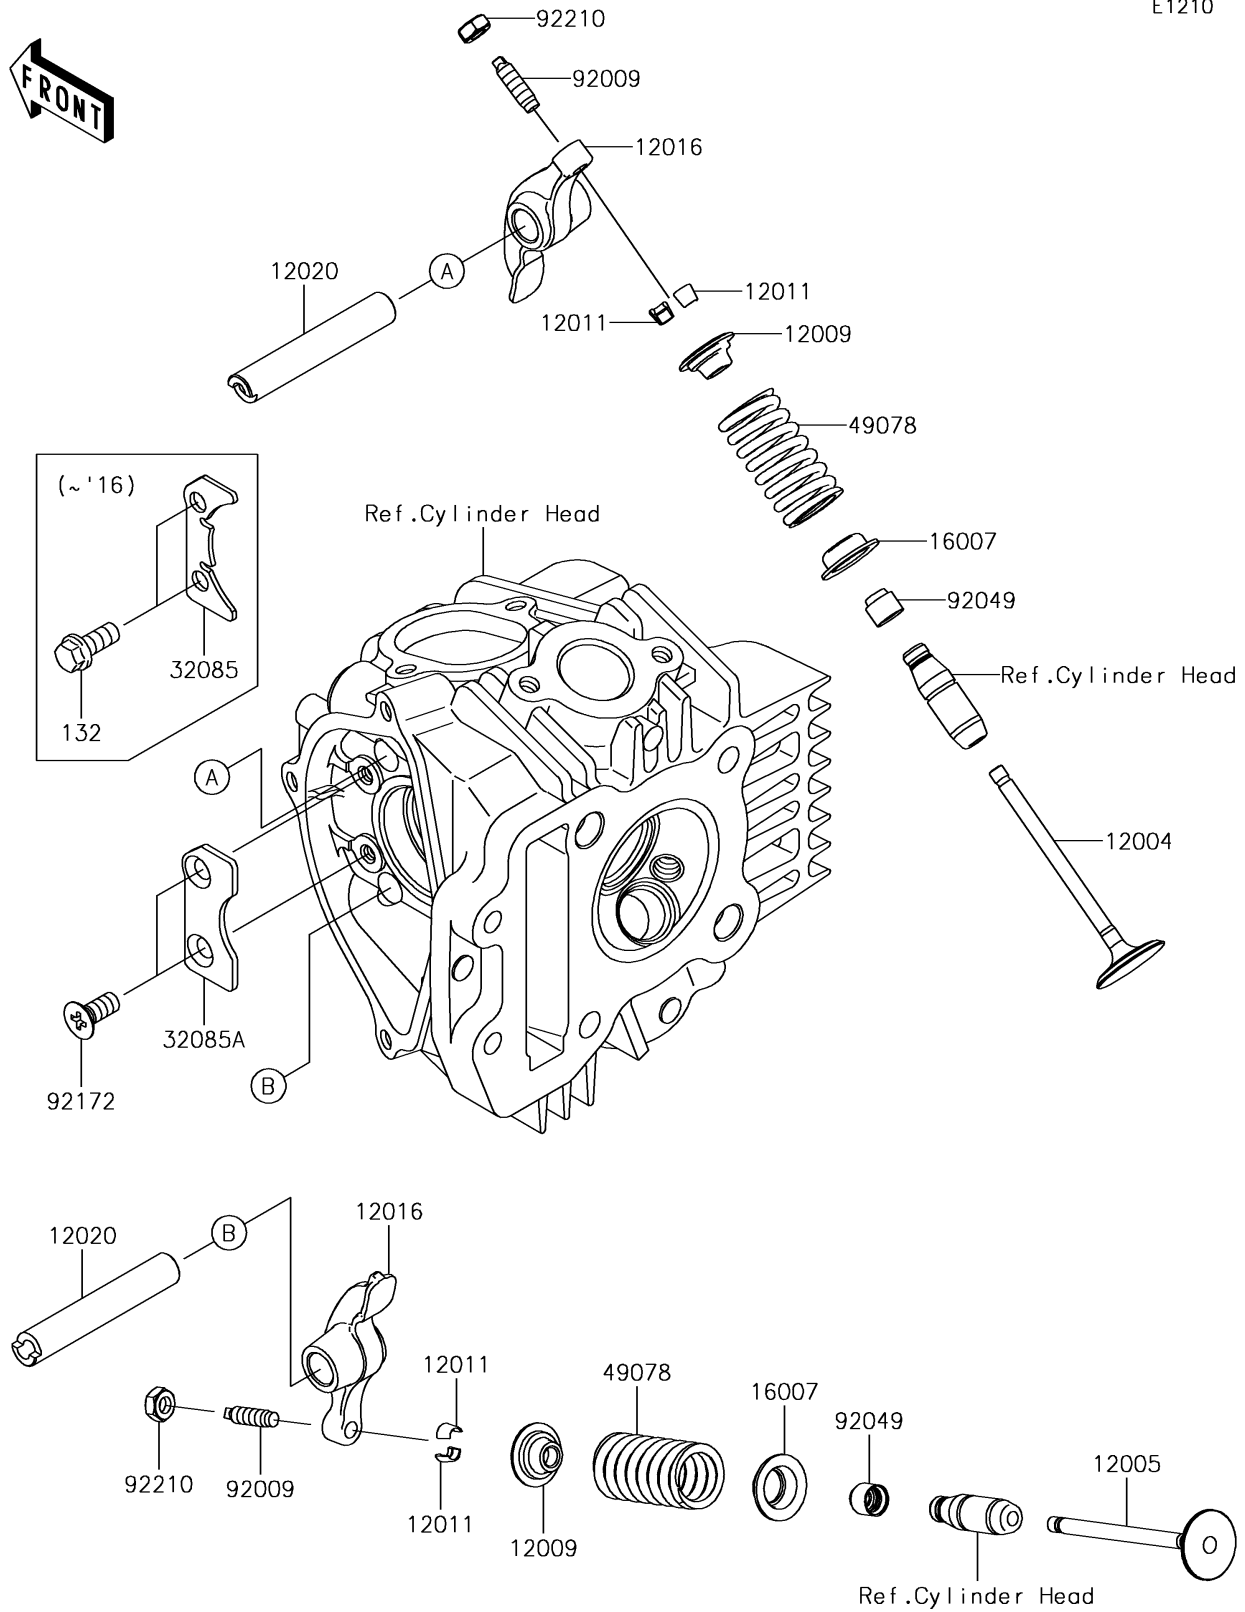

2015 KLX® 110L PARTS DIAGRAM

Valve(s)

E1210

2015 KLX® 110L PARTS LIST

Valve(s)

ITEM NAME	PART NUMBER	QUANTITY
VALVE-INTAKE (Ref # 12004)	12004-0710	1
VALVE-EXHAUST (Ref # 12005)	12005-0713	1
RETAINER-VALVE SPRING (Ref # 12009)	12009-1073	1
COLLET (Ref # 12011)	12011-1053	1
ARM-ROCKER (Ref # 12016)	12016-0001	1
SHAFT-ROCKER (Ref # 12020)	12020-0010	1
BOLT-FLANGED-SMALL,6X14 (Ref # 132)	132BA0614	1
SEAT-SPRING,VALVE (Ref # 16007)	16007-1187	1
STOPPER (Ref # 32085)	32085-0197	1
SPRING-ENGINE VALVE (Ref # 49078)	49078-1151	1
SCREW,VALVE ADJUST (Ref # 92009)	92009-1109	1
SEAL-OIL,VSB 4.3 7.5 5.3 8.3 (Ref # 92049)	92049-1349	1
NUT,VALVE ADJUST LOCK (Ref # 92210)	92210-1491	1