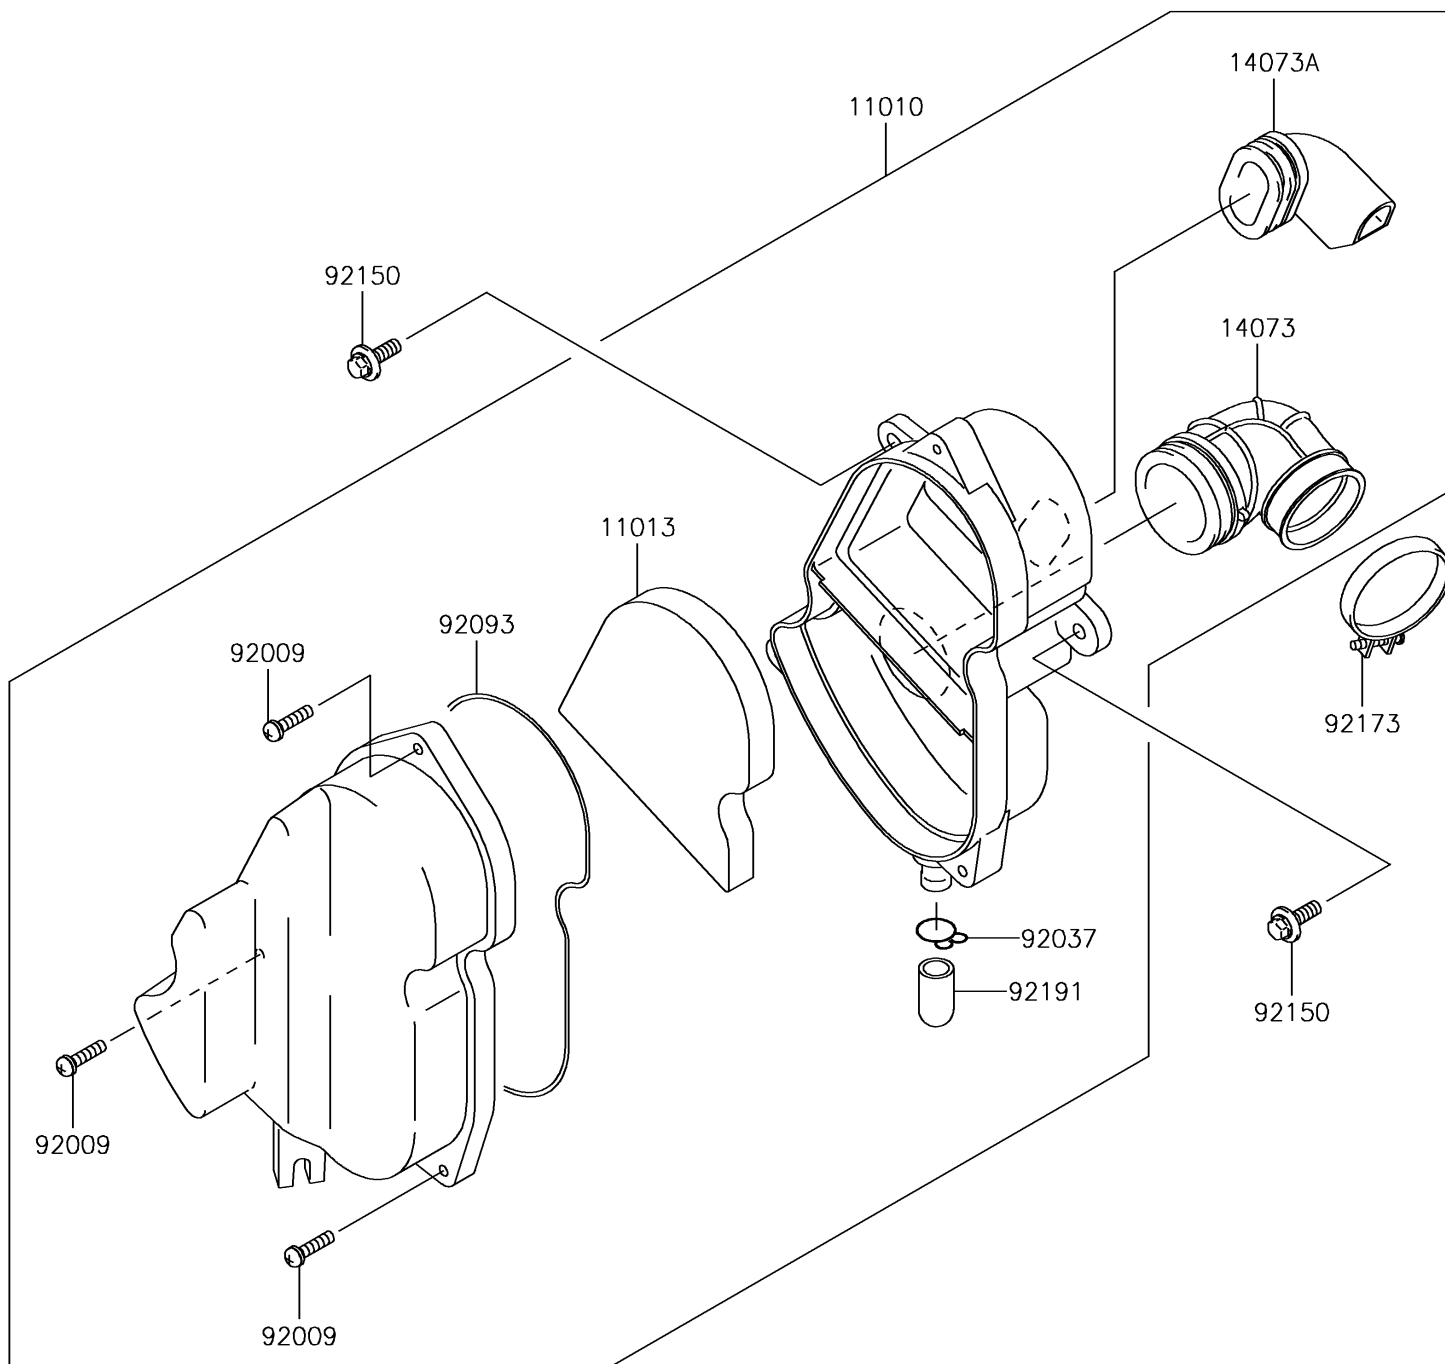

2017 KLX® 110L PARTS DIAGRAM

Air Cleaner

E1130

2017 KLX®110L PARTS LIST

Air Cleaner

ITEM NAME	PART NUMBER	QUANTITY
FILTER-ASSY-AIR (Ref # 11010)	11010-1773	1
ELEMENT-AIR FILTER (Ref # 11013)	11013-1294	1
DUCT,CARBURETOR (Ref # 14073)	14073-1819	1
DUCT,IN (Ref # 14073A)	14073-1820	1
SCREW,M5X20 (Ref # 92009)	92009-1990	1
CLAMP,14.5MM (Ref # 92037)	92037-1900	1
SEAL,AIR CLEANER (Ref # 92093)	92093-1560	1
BOLT,FLANGED,6X20 (Ref # 92150)	92150-1339	1
CLAMP (Ref # 92173)	92173-0991	1
TUBE (Ref # 92191)	92191-1704	1