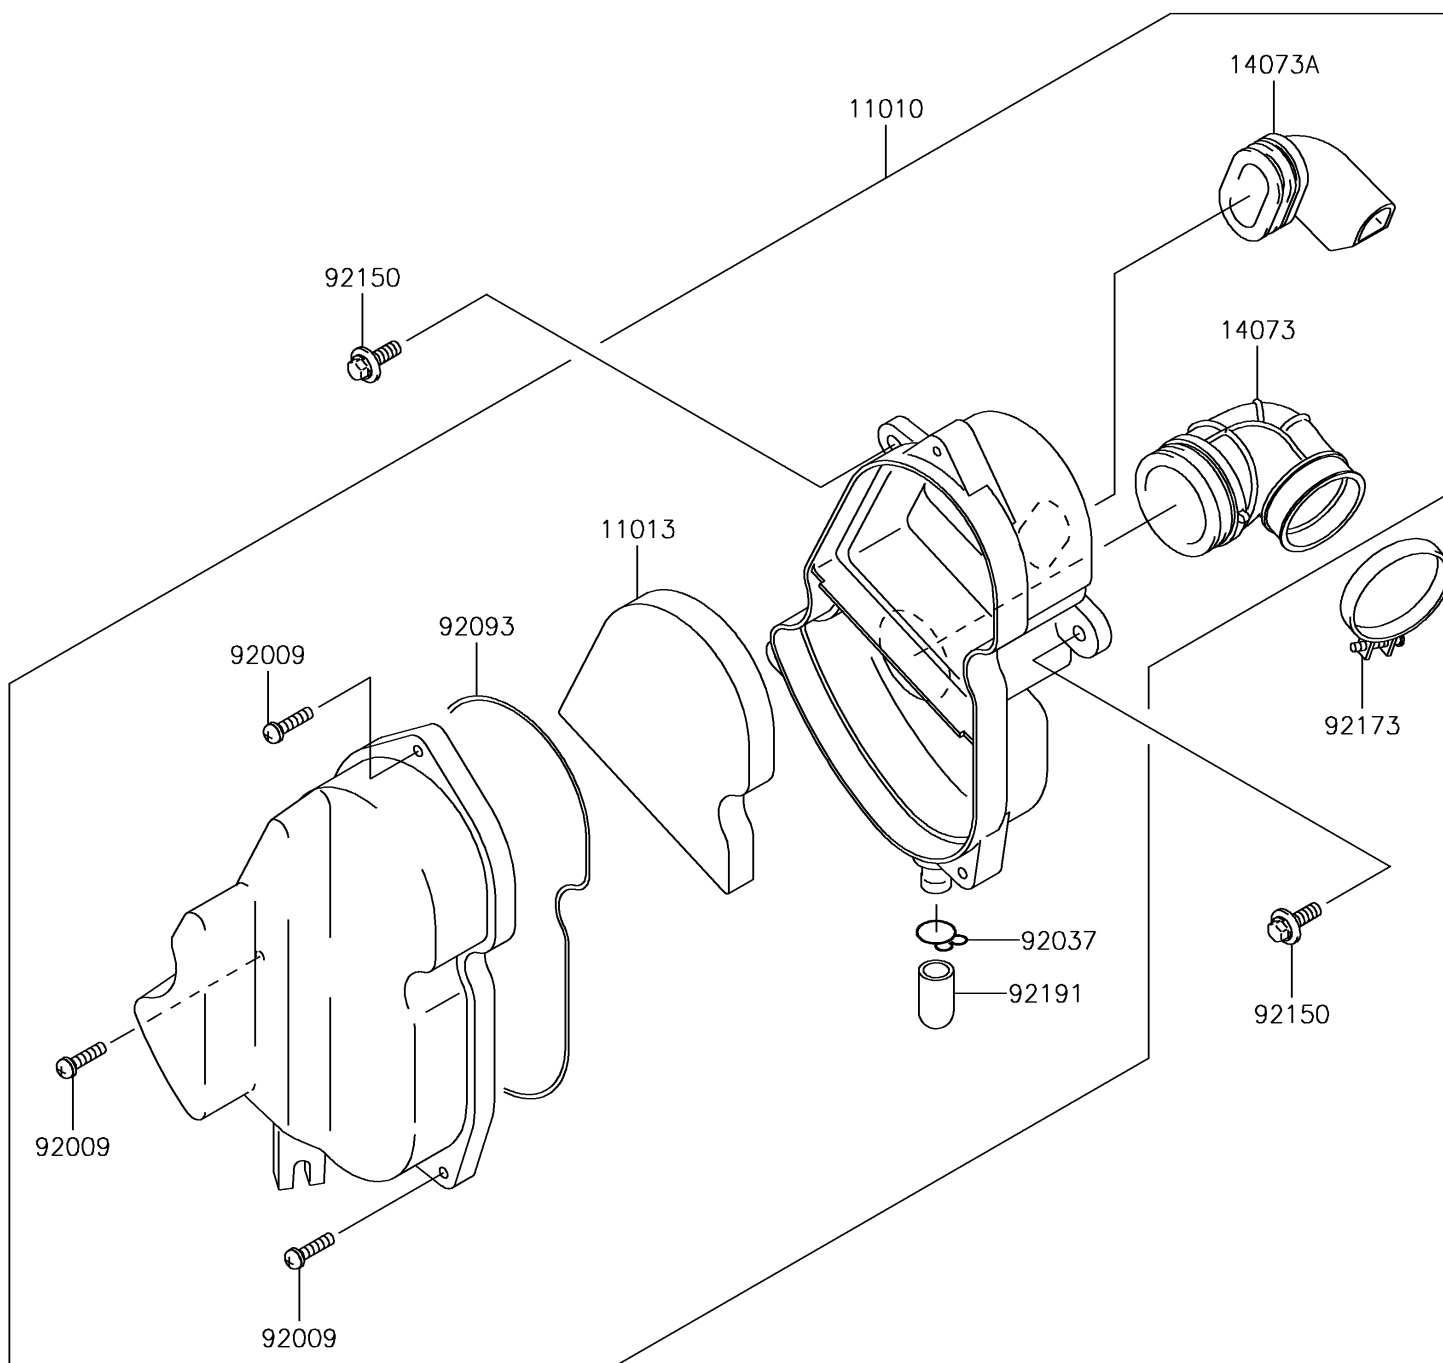

## 2015 KLX®110L PARTS DIAGRAM

Air Cleaner

E1130

## 2015 KLX®110L PARTS LIST

Air Cleaner

ITEM NAME	PART NUMBER	QUANTITY
FILTER-ASSY-AIR (Ref # 11010)	11010-1773	1
ELEMENT-AIR FILTER (Ref # 11013)	11013-1294	1
DUCT,CARBURETOR (Ref # 14073)	14073-1819	1
DUCT,IN (Ref # 14073A)	14073-1820	1
SCREW,M5X20 (Ref # 92009)	92009-1990	1
CLAMP,14.5MM (Ref # 92037)	92037-1900	1
SEAL,AIR CLEANER (Ref # 92093)	92093-1560	1
BOLT,FLANGED,6X20 (Ref # 92150)	92150-1339	1
CLAMP (Ref # 92173)	92173-0991	1
TUBE (Ref # 92191)	92191-1704	1