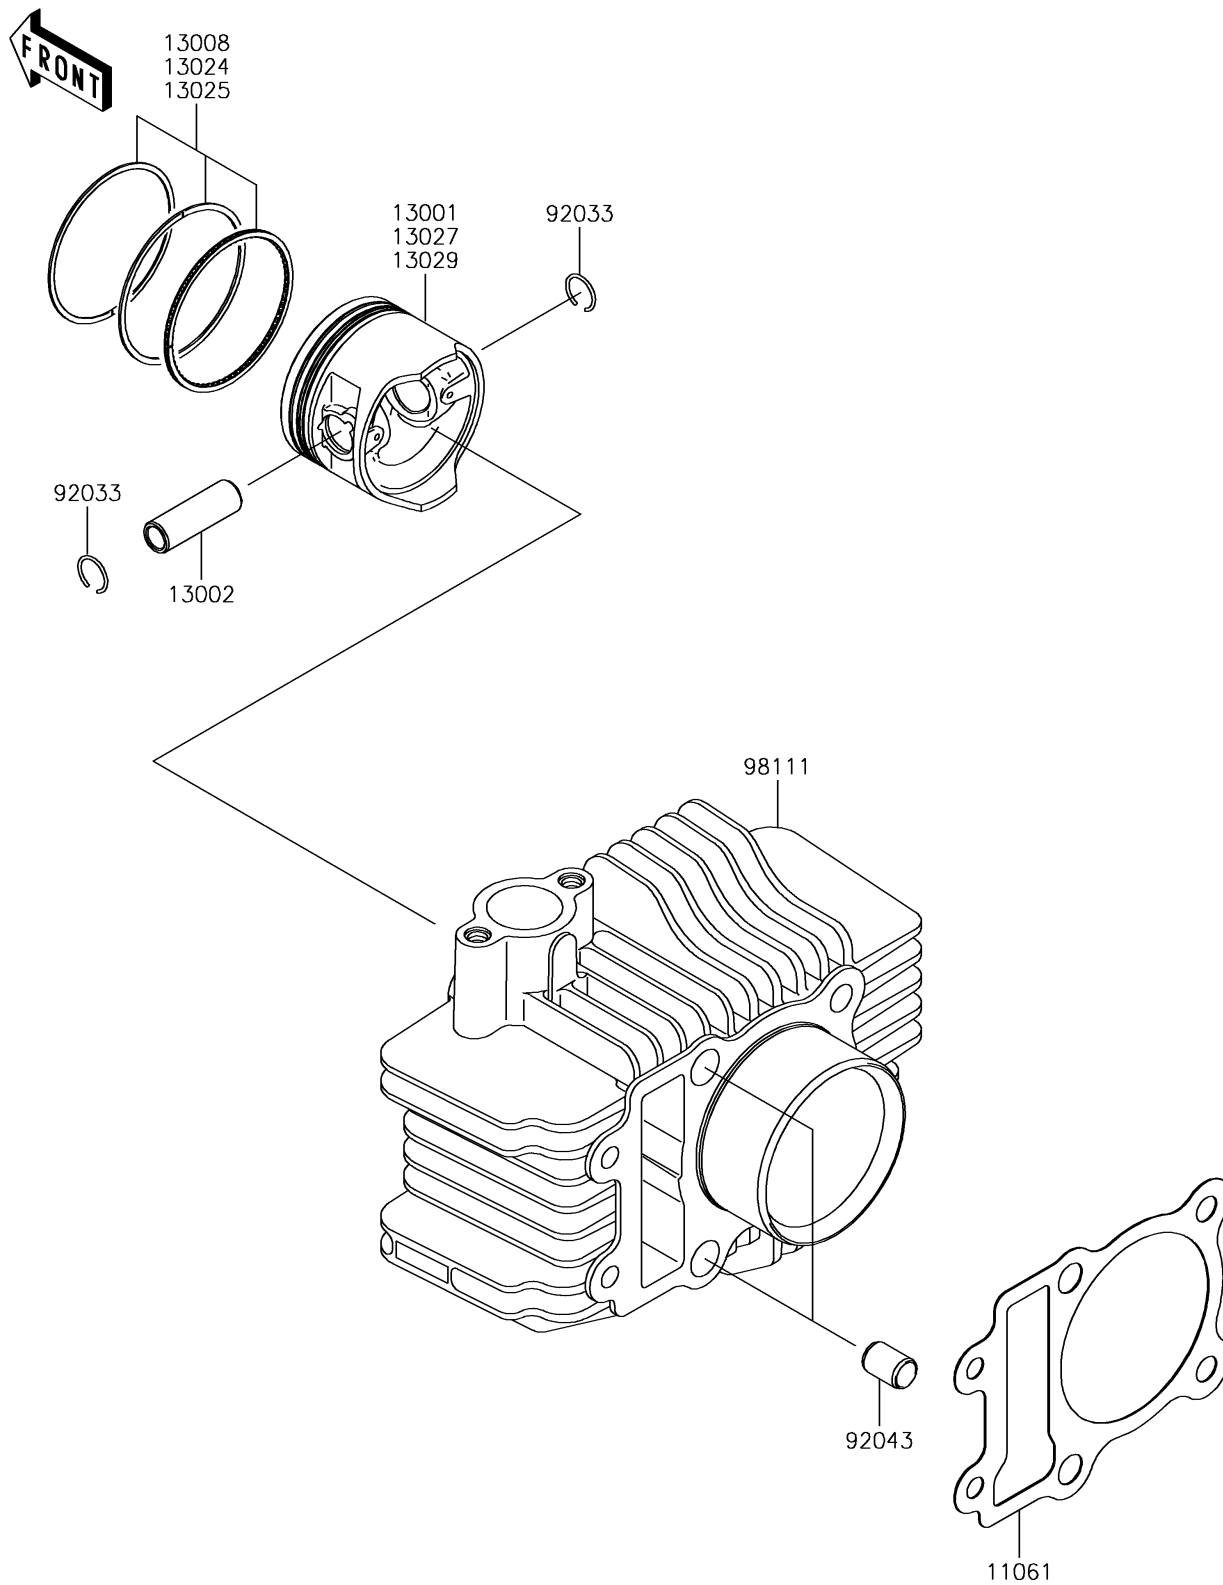

2017 KLX®110L PARTS DIAGRAM

Cylinder/Piston(s)

E1120

2017 KLX®110L PARTS LIST

Cylinder/Piston(s)

ITEM NAME	PART NUMBER	QUANTITY
GASKET,CYLINDER BASE (Ref # 11061)	11061-0256	1
PISTON-ENGINE,STD (Ref # 13001)	13001-0118	1
PIN-PISTON (Ref # 13002)	13002-0031	1
RING-SET-PISTON (Ref # 13008)	13008-0011	1
RING-SET-PISTON LL,O/S 1.00 (Ref # 13024)	13024-0007	1
RING-SET-PISTON L,O/S 0.50 (Ref # 13025)	13025-0008	1
PISTON-ENGINE LL (Ref # 13027)	13027-0015	1
PISTON-ENGINE L (Ref # 13029)	13029-0020	1
RING-SNAP (Ref # 92033)	92033-1072	1
PIN,8.2X10X14 (Ref # 92043)	92043-0100	1
CYLINDER-COMP-ENGINE (Ref # 98111)	98111-0031	1