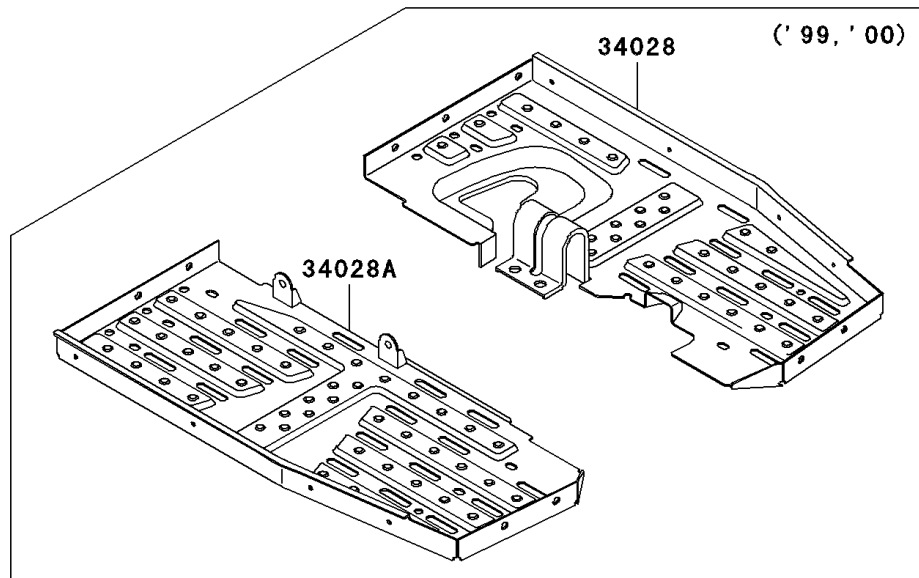

2001 Prairie 300 PARTS DIAGRAM

Footrests

F2160

2001 Prairie 300 PARTS LIST

Footrests

ITEM NAME	PART NUMBER	QUANTITY
BOLT-FLANGED-SMALL,6X14 (Ref # 132)	132J0614	1
STEP,FOOT BOARD,RH (Ref # 34028B)	34028-1503	1
STEP (Ref # 34028C)	34028-1506	1
STEP,FOOT BOARD,LH (Ref # 34028D)	34028-1507	1
TRIM,FOOT BOARD (Ref # 53044)	53044-1293	1
SCREW,TAPPING,6X16 (Ref # 92009)	92009-1166	1
SCREW,6X16 (Ref # 92009A)	92009-1621	1
NUT,FLANGED,6MM (Ref # 92015)	92015-1367	1
NUT,LOCK,FLANGED,6MM (Ref # 92015A)	92015-1675	1
WASHER,6.5X16X1.0 (Ref # 92022)	92022-1093	1
RIVET (Ref # 92039)	92039-1150	1
DAMPER (Ref # 92075)	92075-1598	1