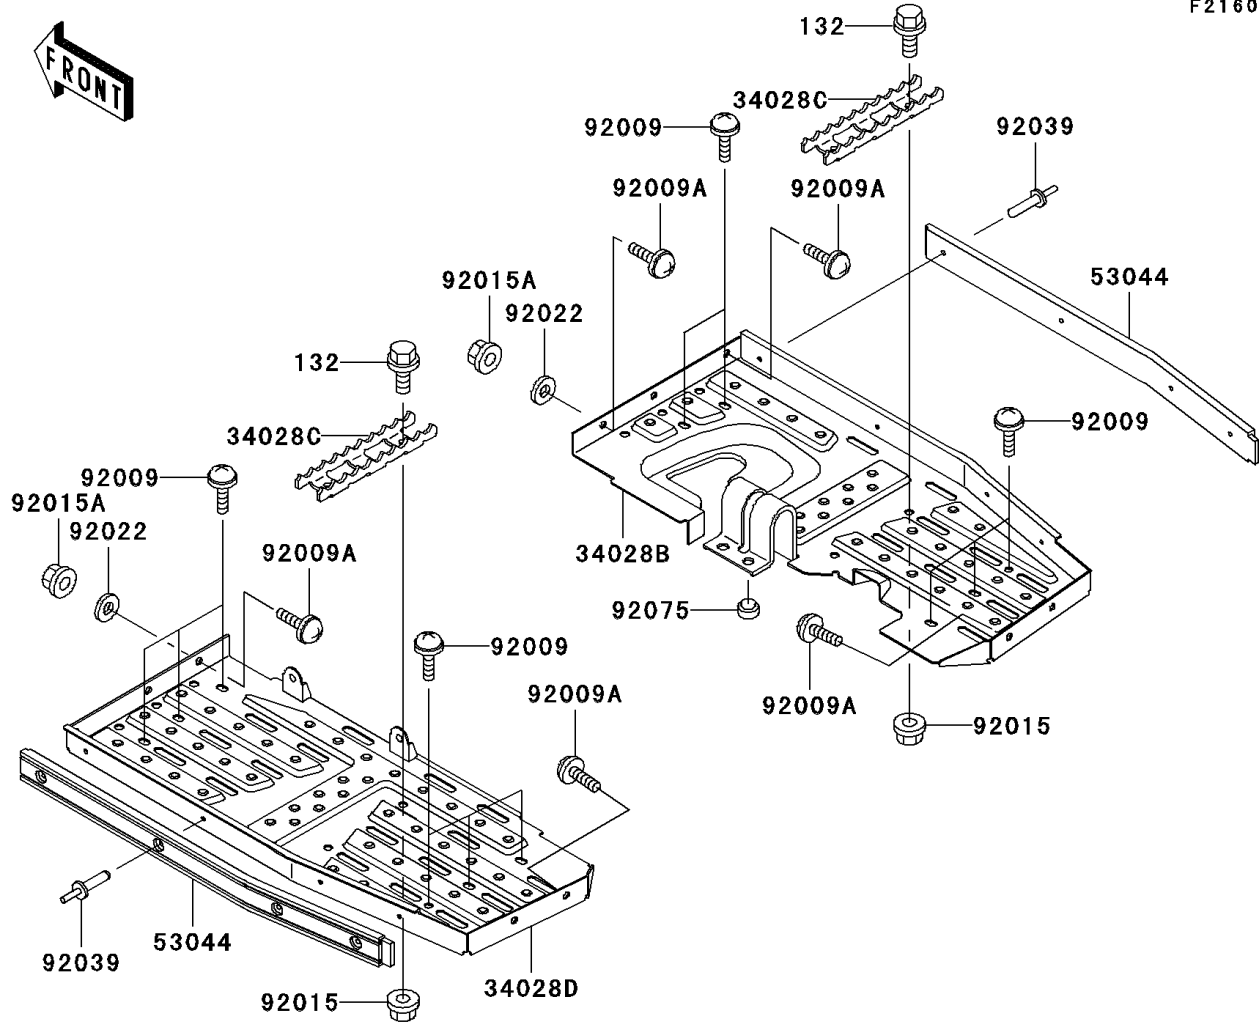

2001 Prairie 300 PARTS DIAGRAM

Footrests

F2160

2001 Prairie 300 PARTS LIST

Footrests

ITEM NAME	PART NUMBER	QUANTITY
BOLT-FLANGED-SMALL,6X14 (Ref # 132)	132J0614	1
STEP,FOOT BOARD,RH (Ref # 34028B)	34028-1503	1
STEP (Ref # 34028C)	34028-1506	1
STEP,FOOT BOARD,LH (Ref # 34028D)	34028-1507	1
TRIM,FOOT BOARD (Ref # 53044)	53044-1293	1
SCREW,TAPPING,6X16 (Ref # 92009)	92009-1166	1
SCREW,6X16 (Ref # 92009A)	92009-1621	1
NUT,FLANGED,6MM (Ref # 92015)	92015-1367	1
NUT,LOCK,FLANGED,6MM (Ref # 92015A)	92015-1675	1
WASHER,6.5X16X1.0 (Ref # 92022)	92022-1093	1
RIVET (Ref # 92039)	92039-1150	1
DAMPER (Ref # 92075)	92075-1598	1