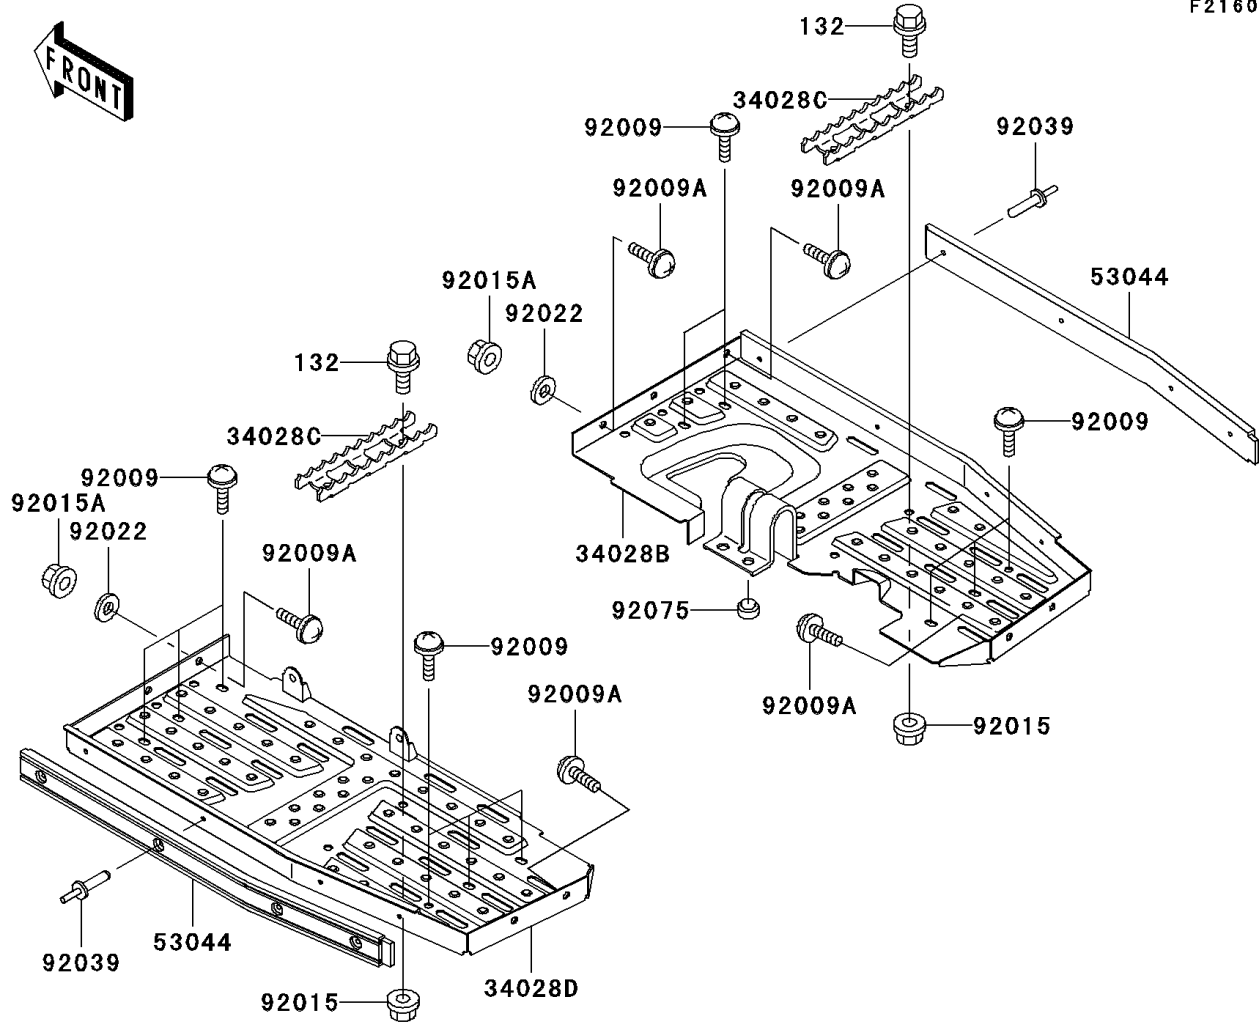

2001 Prairie 300 PARTS DIAGRAM

Footrests

F2160

2001 Prairie 300 PARTS LIST

Footrests

ITEM NAME	PART NUMBER	QUANTITY
BOLT-FLANGED-SMALL,6X14 (Ref # 132)	132J0614	4
STEP,FOOT BOARD,RH (Ref # 34028B)	34028-1503	1
STEP (Ref # 34028C)	34028-1506	2
STEP,FOOT BOARD,LH (Ref # 34028D)	34028-1507	1
TRIM,FOOT BOARD (Ref # 53044)	53044-1293	2
SCREW,TAPPING,6X16 (Ref # 92009)	92009-1166	11
SCREW,6X16 (Ref # 92009A)	92009-1621	10
NUT,FLANGED,6MM (Ref # 92015)	92015-1367	4
NUT,LOCK,FLANGED,6MM (Ref # 92015A)	92015-1675	2
WASHER,6.5X16X1.0 (Ref # 92022)	92022-1093	2
RIVET (Ref # 92039)	92039-1150	8
DAMPER (Ref # 92075)	92075-1598	2