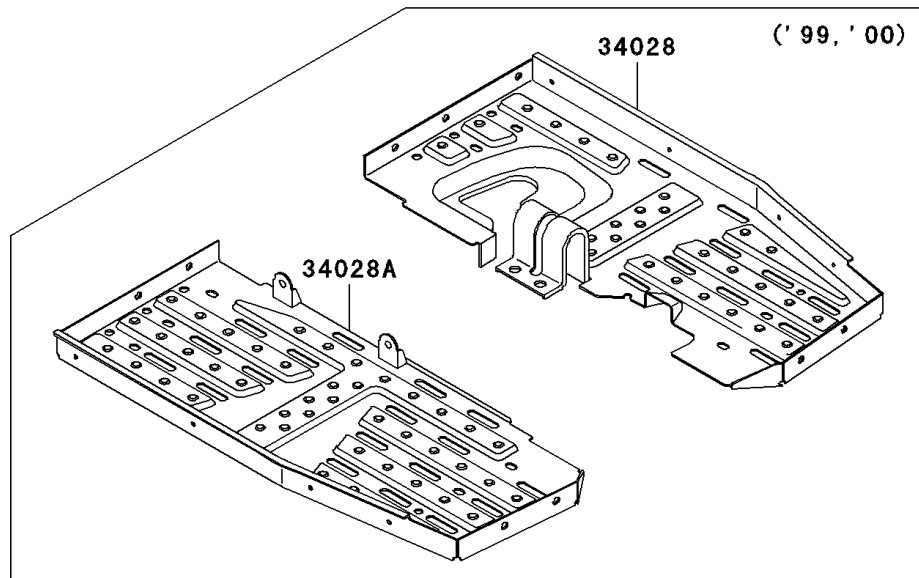

2001 Prairie 300 PARTS DIAGRAM

Footrests

F2160

2001 Prairie 300 PARTS LIST

Footrests

ITEM NAME	PART NUMBER	QUANTITY
BOLT-FLANGED-SMALL,6X14 (Ref # 132)	132J0614	4
STEP,FOOT BOARD,RH (Ref # 34028B)	34028-1503	1
STEP (Ref # 34028C)	34028-1506	2
STEP,FOOT BOARD,LH (Ref # 34028D)	34028-1507	1
TRIM,FOOT BOARD (Ref # 53044)	53044-1293	2
SCREW,TAPPING,6X16 (Ref # 92009)	92009-1166	11
SCREW,6X16 (Ref # 92009A)	92009-1621	10
NUT,FLANGED,6MM (Ref # 92015)	92015-1367	4
NUT,LOCK,FLANGED,6MM (Ref # 92015A)	92015-1675	2
WASHER,6.5X16X1.0 (Ref # 92022)	92022-1093	2
RIVET (Ref # 92039)	92039-1150	8
DAMPER (Ref # 92075)	92075-1598	2