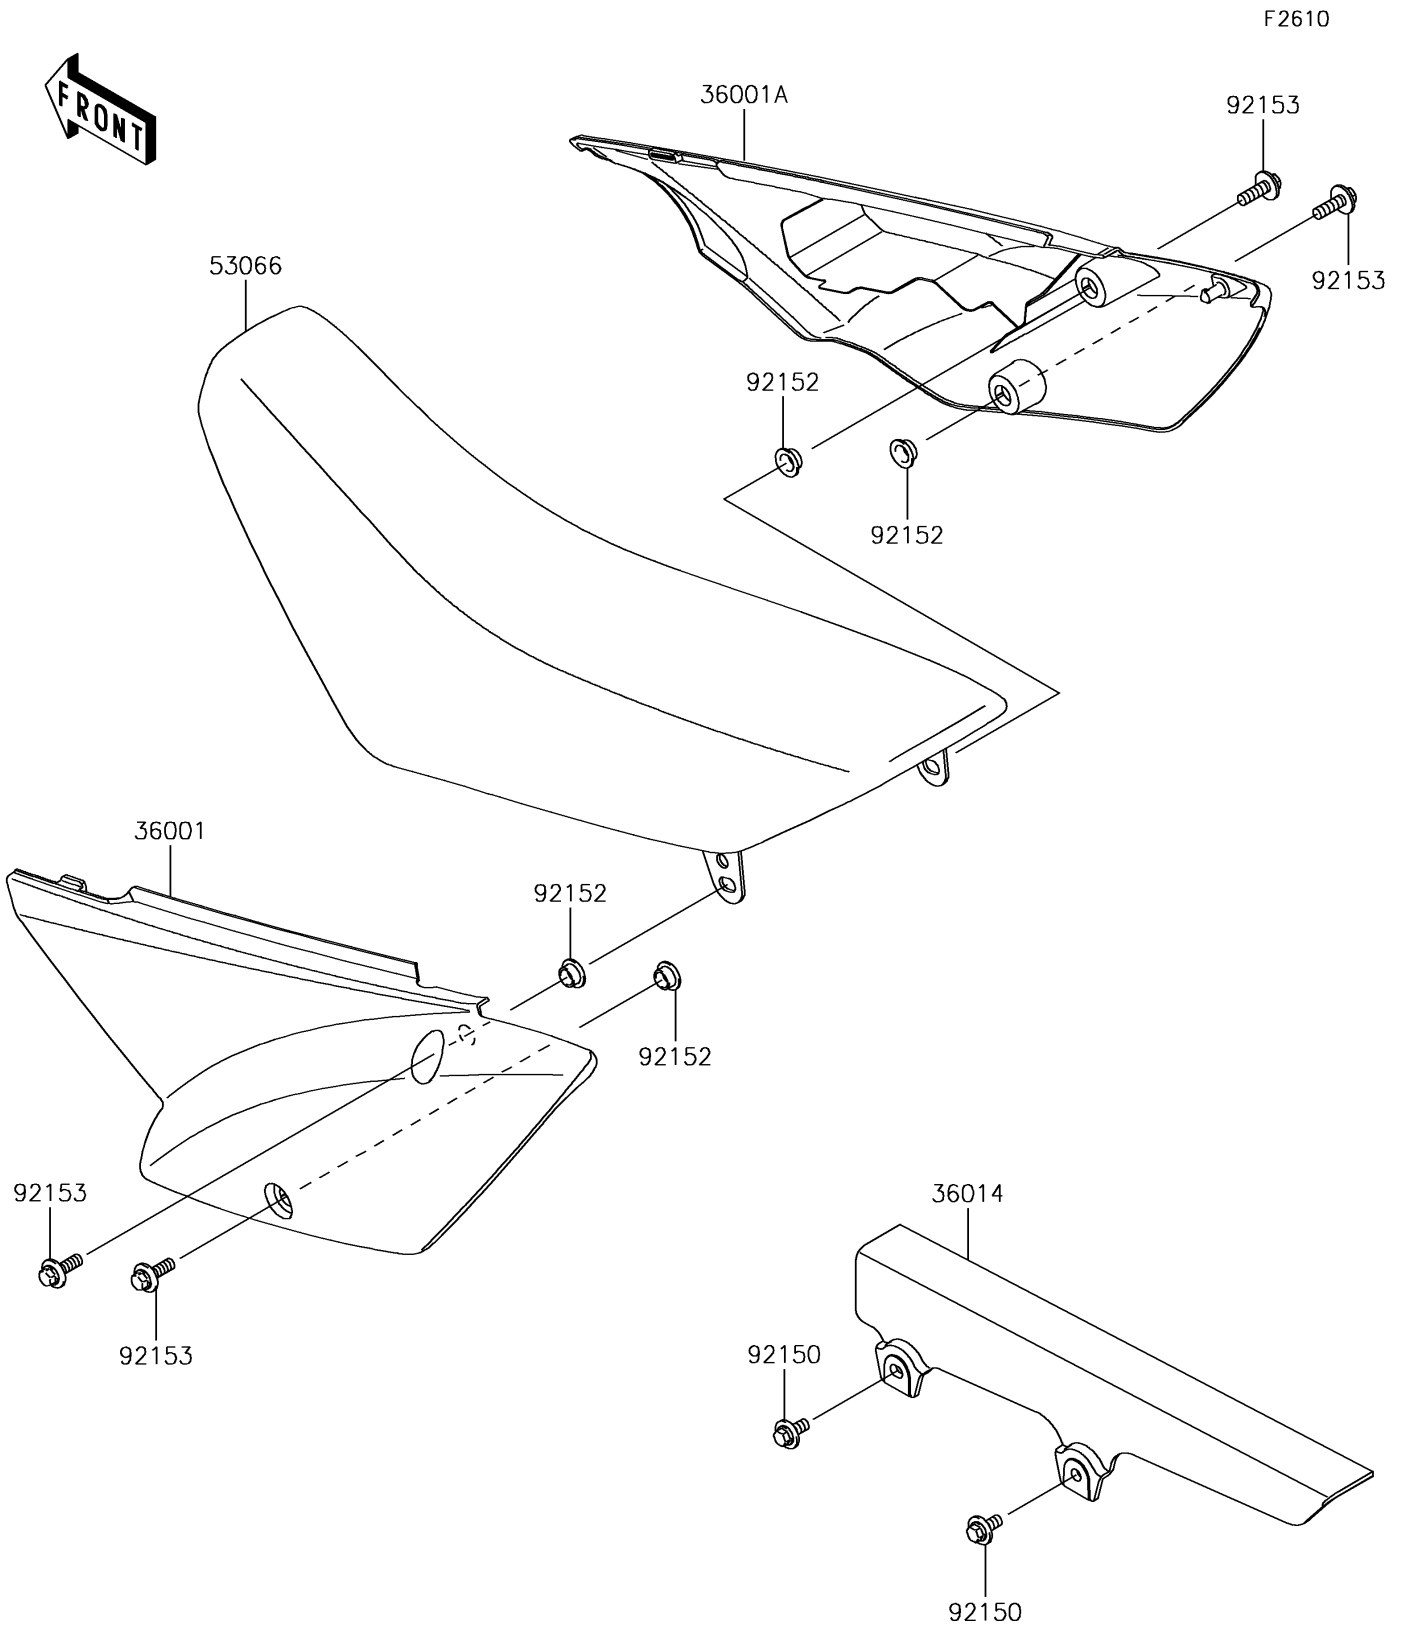

2019 KLX®110

PARTS DIAGRAM

Side Covers/Chain Cover