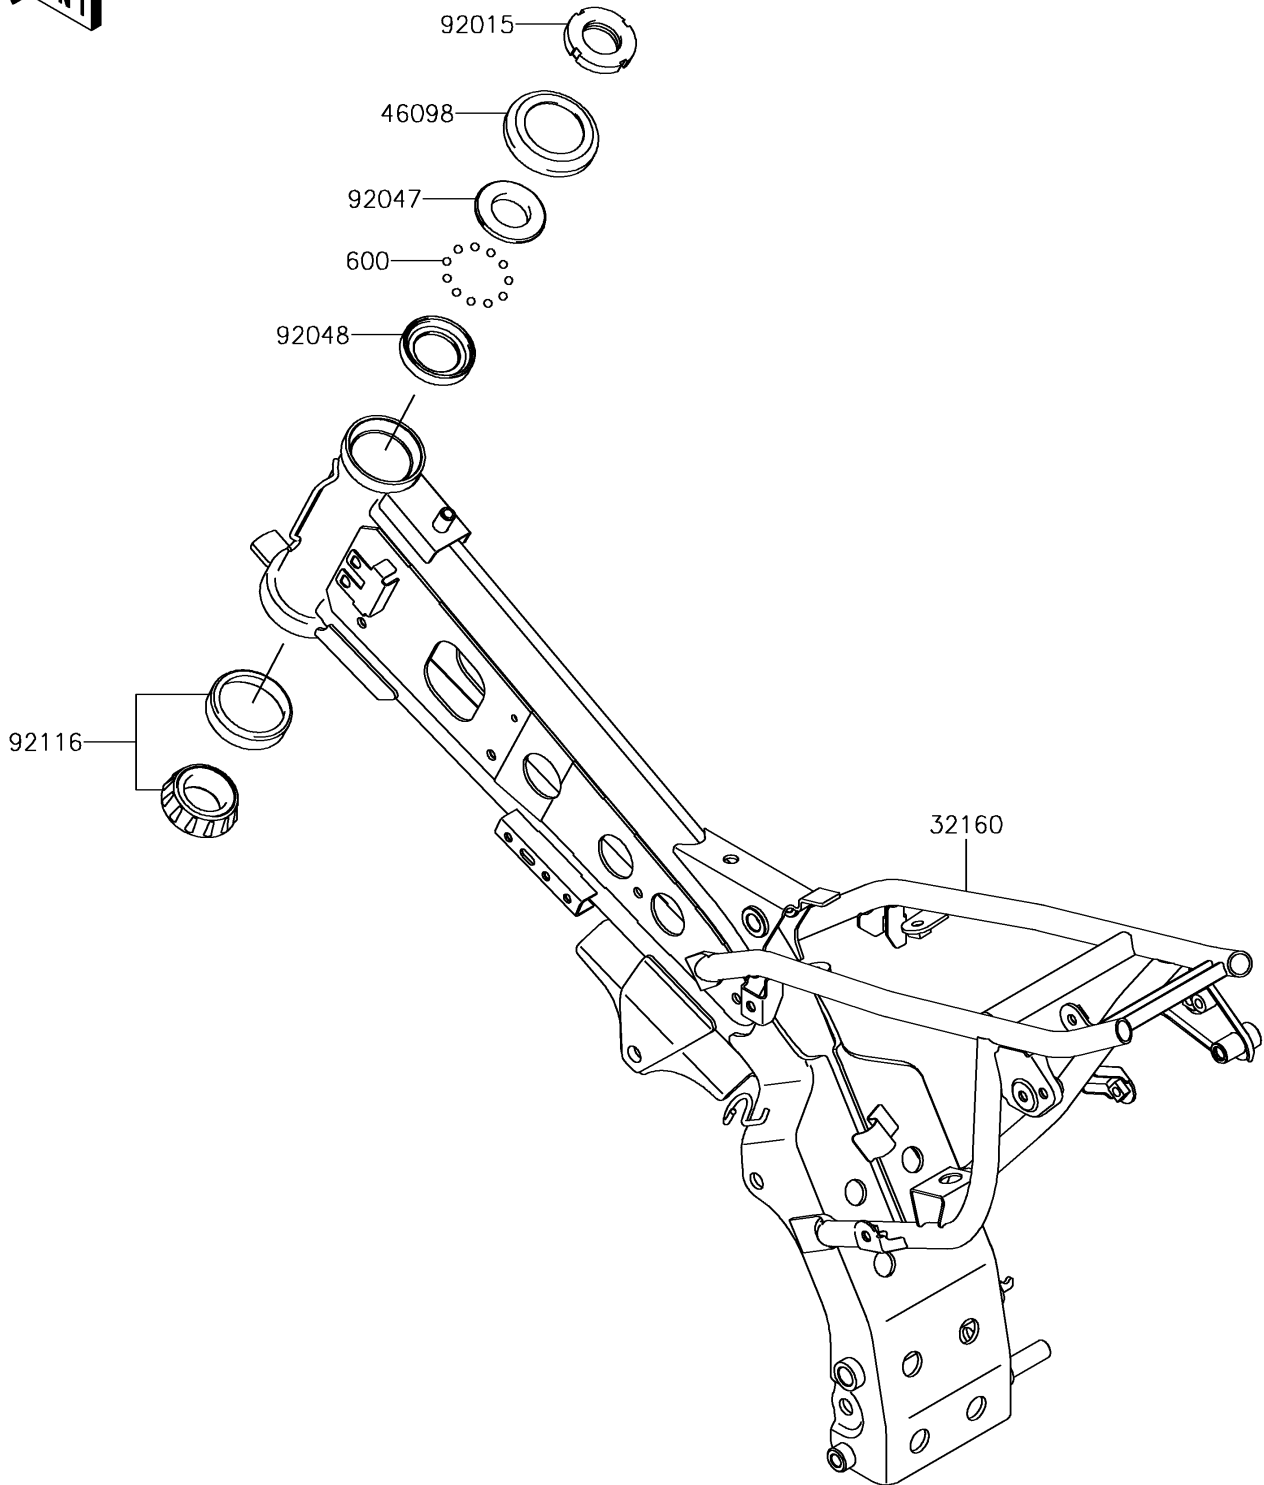

2019 KLX®110 PARTS DIAGRAM

Frame

F2120

2019 KLX®110 PARTS LIST

Frame

ITEM NAME	PART NUMBER	QUANTITY
FRAME-COMP,P.SILVER (Ref # 32160)	32160-0501-458	1
CAP,STEERING STEM (Ref # 46098)	46098-018	1
BALL-STEEL,3/16 (Ref # 600)	600A0600	23
NUT,STEERING LOCK,25MM (Ref # 92015)	92015-1222	1
RACE,STEERING STEM BEARING (Ref # 92047)	92047-014	1
RACE,STEERING STEM BEARING (Ref # 92048)	92048-009	1
BEARING-ROLLER,HR320/28XJ (Ref # 92116)	92116-1009	1