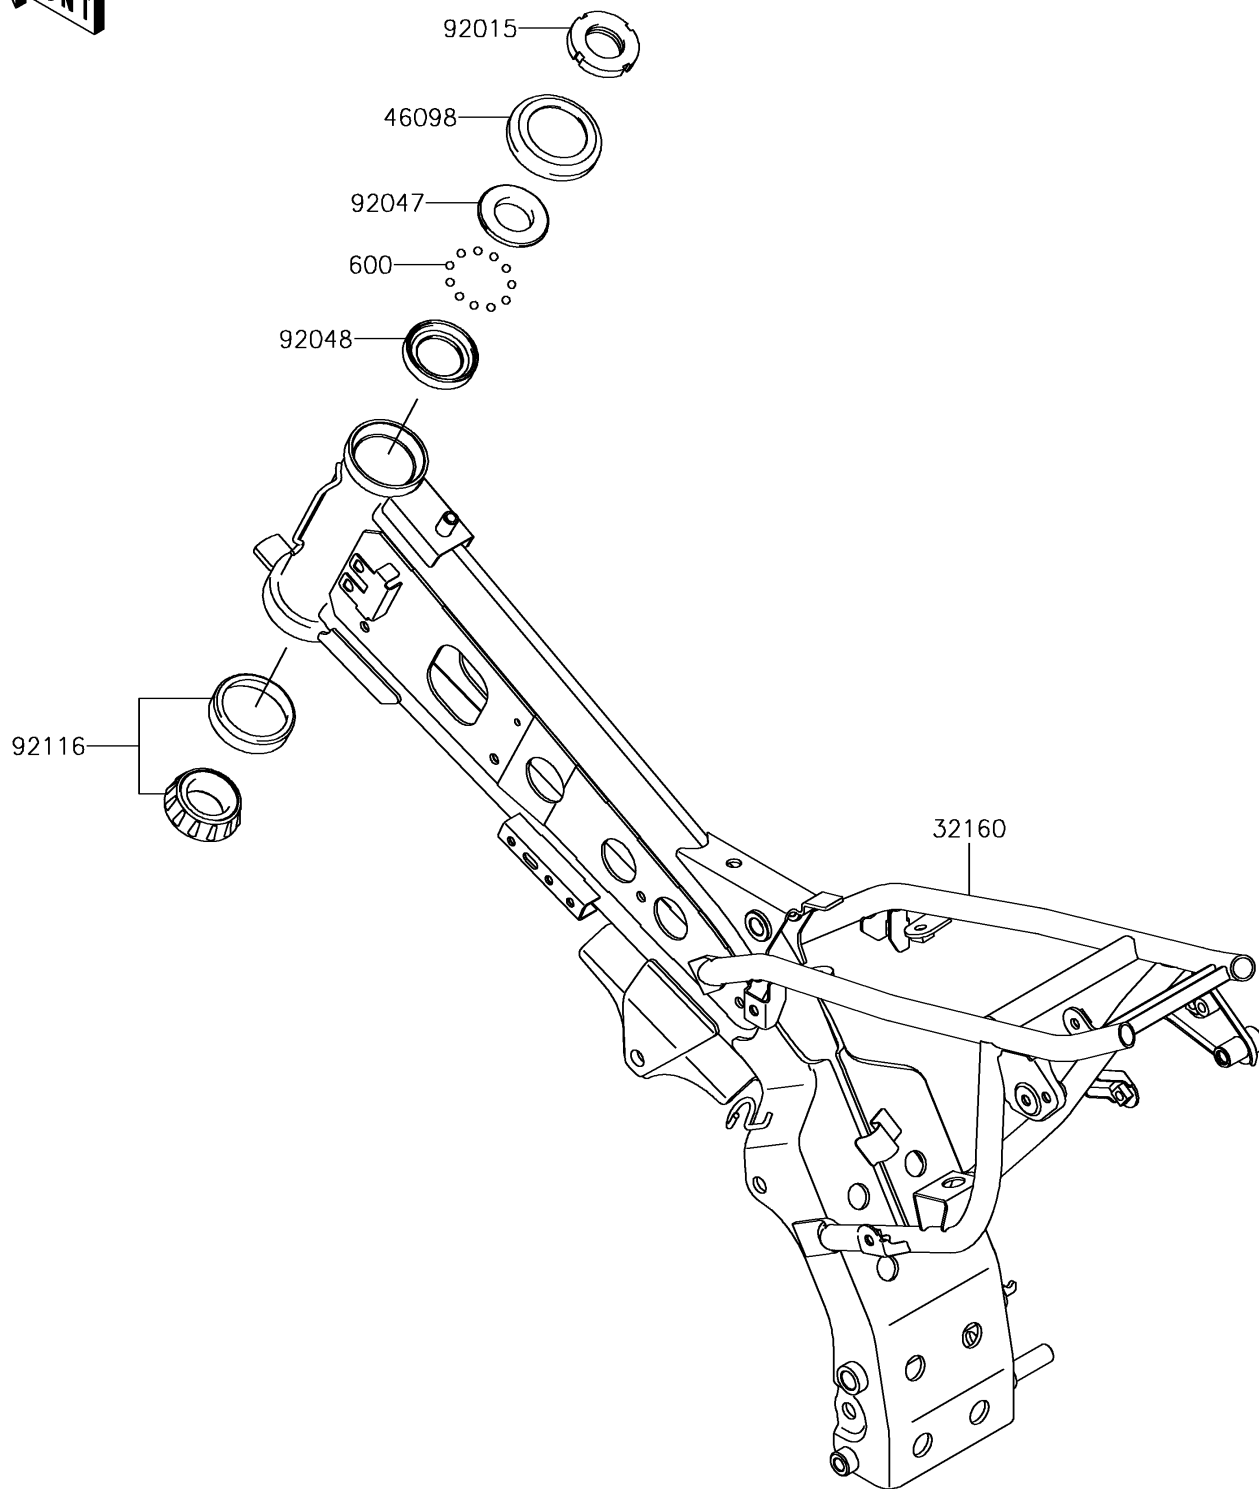

2015 KLX[®]110

PARTS DIAGRAM

Frame

F2120

2015 KLX[®]110

PARTS LIST

Frame

ITEM NAME	PART NUMBER	QUANTITY
FRAME-COMP,P.SILVER (Ref # 32160)	32160-0501-458	1
CAP,STEERING STEM (Ref # 46098)	46098-018	1
BALL-STEEL,3/16 (Ref # 600)	600A0600	23
NUT,STEERING LOCK,25MM (Ref # 92015)	92015-1222	1
RACE,STEERING STEM BEARING (Ref # 92047)	92047-014	1
RACE,STEERING STEM BEARING (Ref # 92048)	92048-009	1
BEARING-ROLLER,HR320/28XJ (Ref # 92116)	92116-1009	1