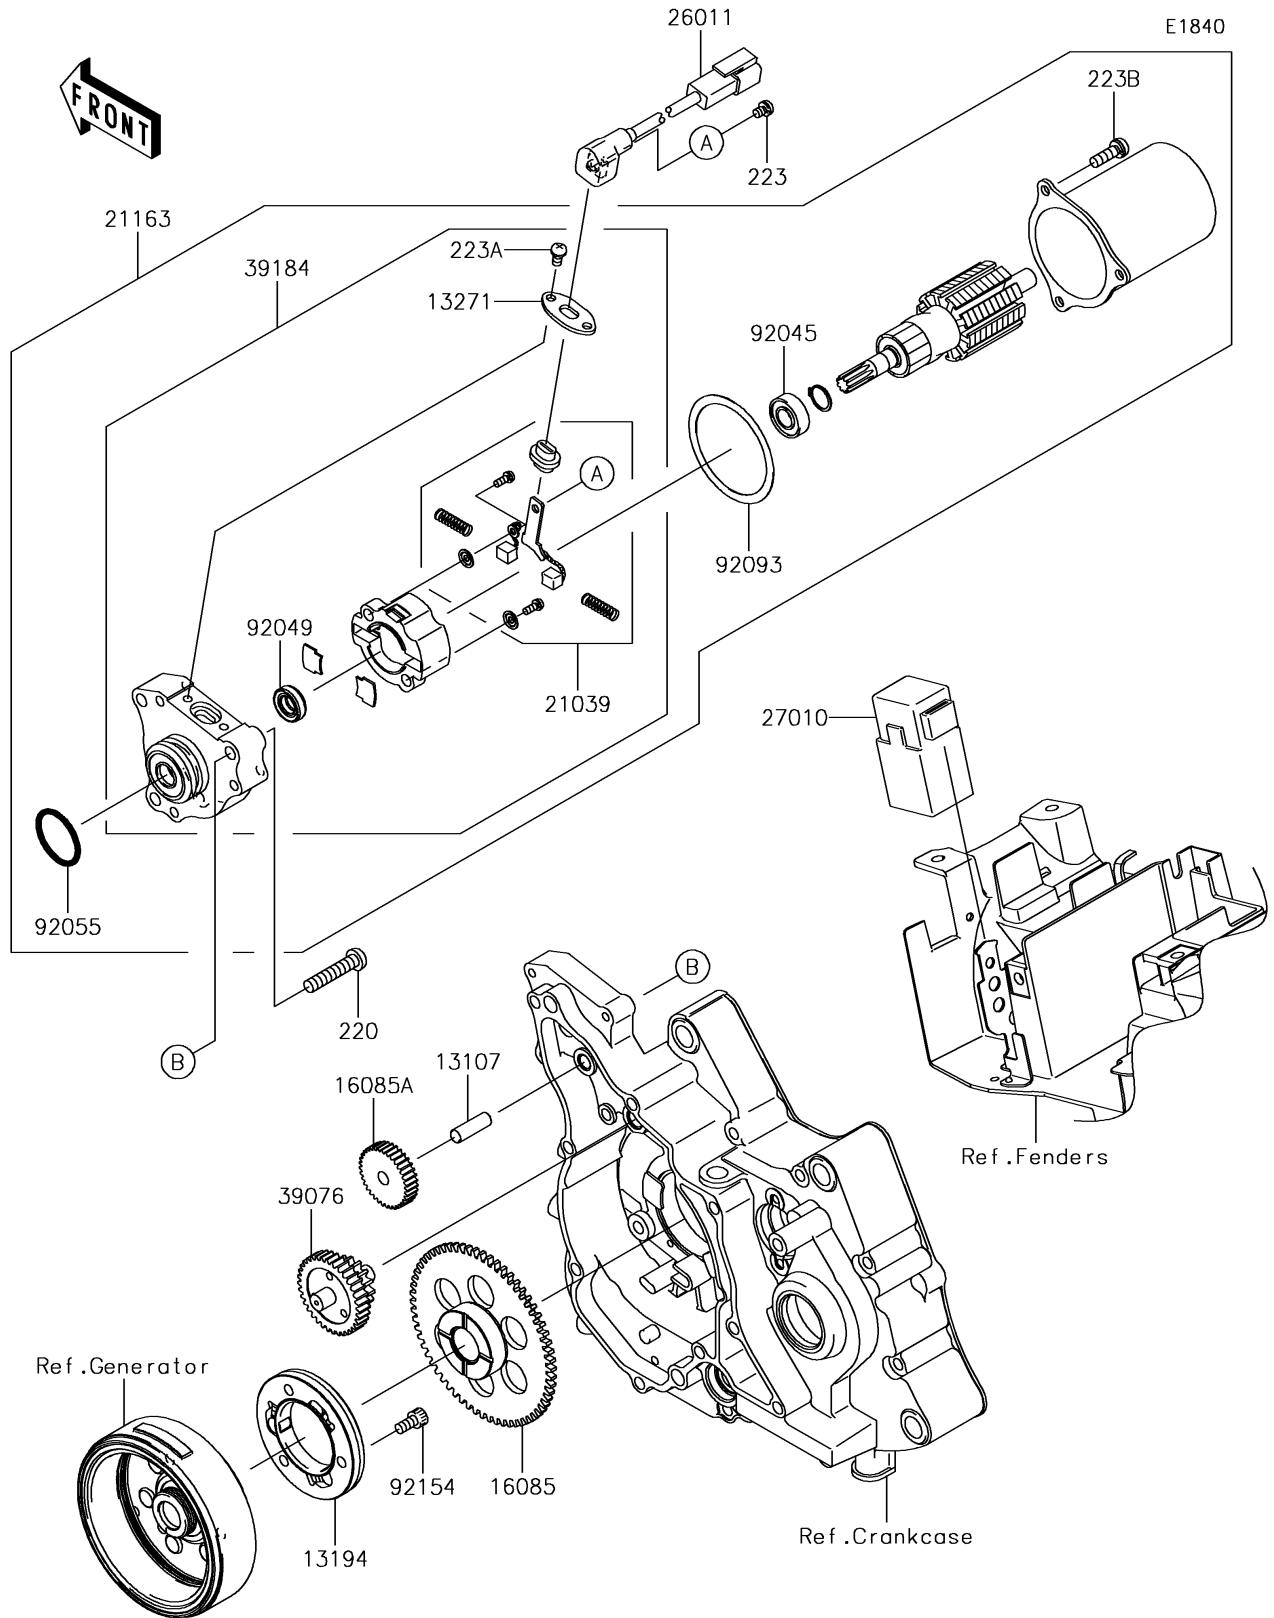

2019 KLX®110 PARTS DIAGRAM

Starter Motor

2019 KLX®110 PARTS LIST

Starter Motor

ITEM NAME	PART NUMBER	QUANTITY
SHAFT,8X25 (Ref # 13107)	13107-1142	1
CLUTCH-ONEWAY (Ref # 13194)	13194-0013	1
PLATE (Ref # 13271)	13271-0674	1
GEAR (Ref # 16085)	16085-0136	1
GEAR,IDLE,45T (Ref # 16085A)	16085-0593	1
BRUSH,STARTER MOTOR(SET) (Ref # 21039)	21039-1067	1
STARTER-ELECTRIC (Ref # 21163)	21163-0049	1
SCREW-PAN-CROS,6X30 (Ref # 220)	220AD0630	3
SCREW-PAN-WS-CROS,4X6 (Ref # 223)	223AA0406	1
SCREW-PAN-WS-CROS,4X8 (Ref # 223A)	223AA0408	2
SCREW-PAN-WS-CROS,5X16 (Ref # 223B)	223AA0516	3
WIRE-LEAD (Ref # 26011)	26011-0249	1
SWITCH (Ref # 27010)	27010-0085	1
LIMITER (Ref # 39076)	39076-0022	1
BRACKET-ASSY (Ref # 39184)	39184-0014	1
BEARING-BALL,STARTER MOTOR (Ref # 92045)	92045-1349	1
SEAL-OIL,STARTER MOTOR (Ref # 92049)	92049-1465	1
RING-O (Ref # 92055)	92055-1276	1
SEAL,STARTER MOTOR (Ref # 92093)	92093-1079	1
BOLT (Ref # 92154)	92154-0325	3