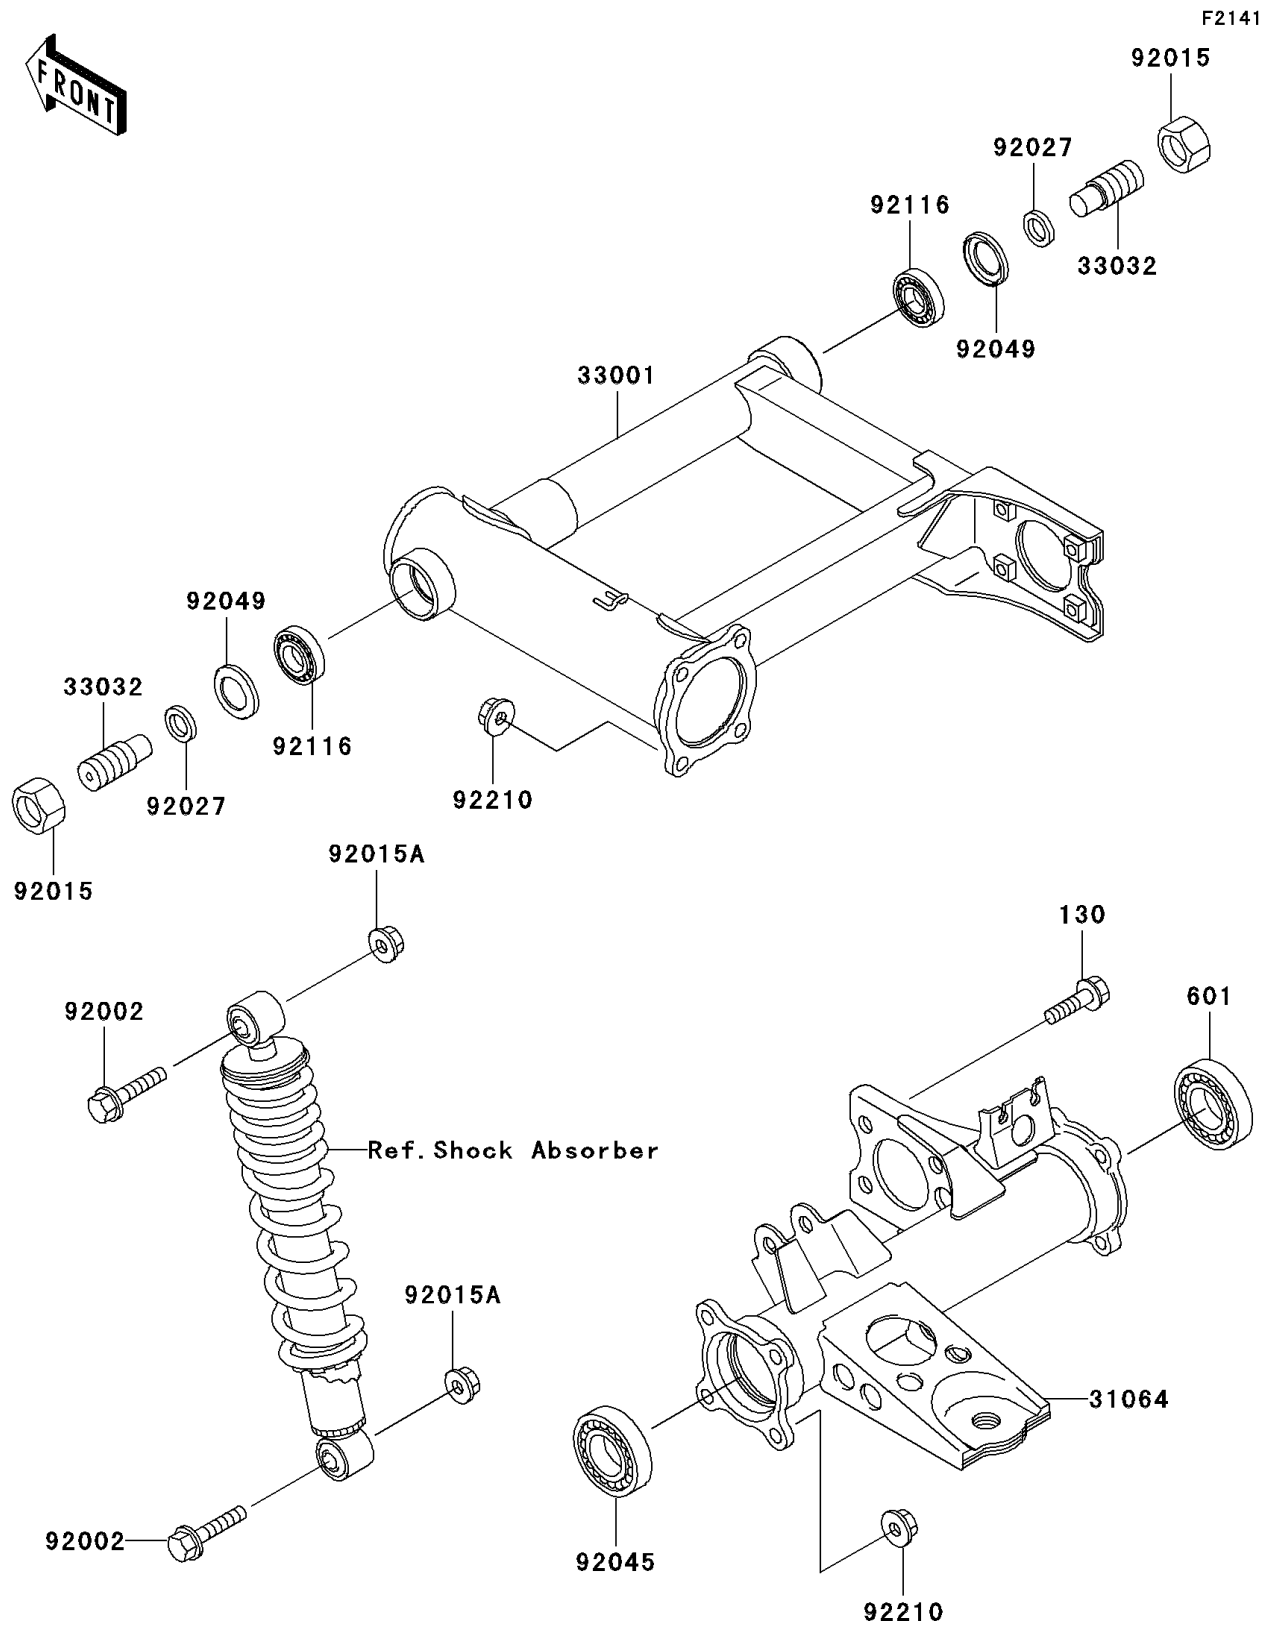

## 2001 Prairie 300 PARTS DIAGRAM

Swingarm

## 2001 Prairie 300 PARTS LIST

Swingarm

ITEM NAME	PART NUMBER	QUANTITY
BOLT-FLANGED,10X25 (Ref # 130)	130J1025	1
BEARING-BALL,#6008UU (Ref # 601)	601A6008UU	1
PIPE-COMP (Ref # 31064)	31064-1212	1
ARM-COMP-SWING (Ref # 33001)	33001-1552	1
SHAFT-SWING ARM (Ref # 33032)	33032-1034	1
BOLT,FLANGED,12X55 (Ref # 92002)	92002-1840	1
NUT,22MM (Ref # 92015)	92015-1229	1
NUT,FLANGED,LOCK,12MM (Ref # 92015A)	92015-1617	1
COLLAR,17X26X4.5 (Ref # 92027)	92027-1394	1
BEARING-BALL (Ref # 92045)	92045-1177	1
SEAL-OIL,26406 (Ref # 92049)	92049-1030	1
BEARING-ROLLER,4T30203E1 (Ref # 92116)	92116-1001	1
NUT,LOCK,FLANGED,10MM (Ref # 92210)	92210-1080	1