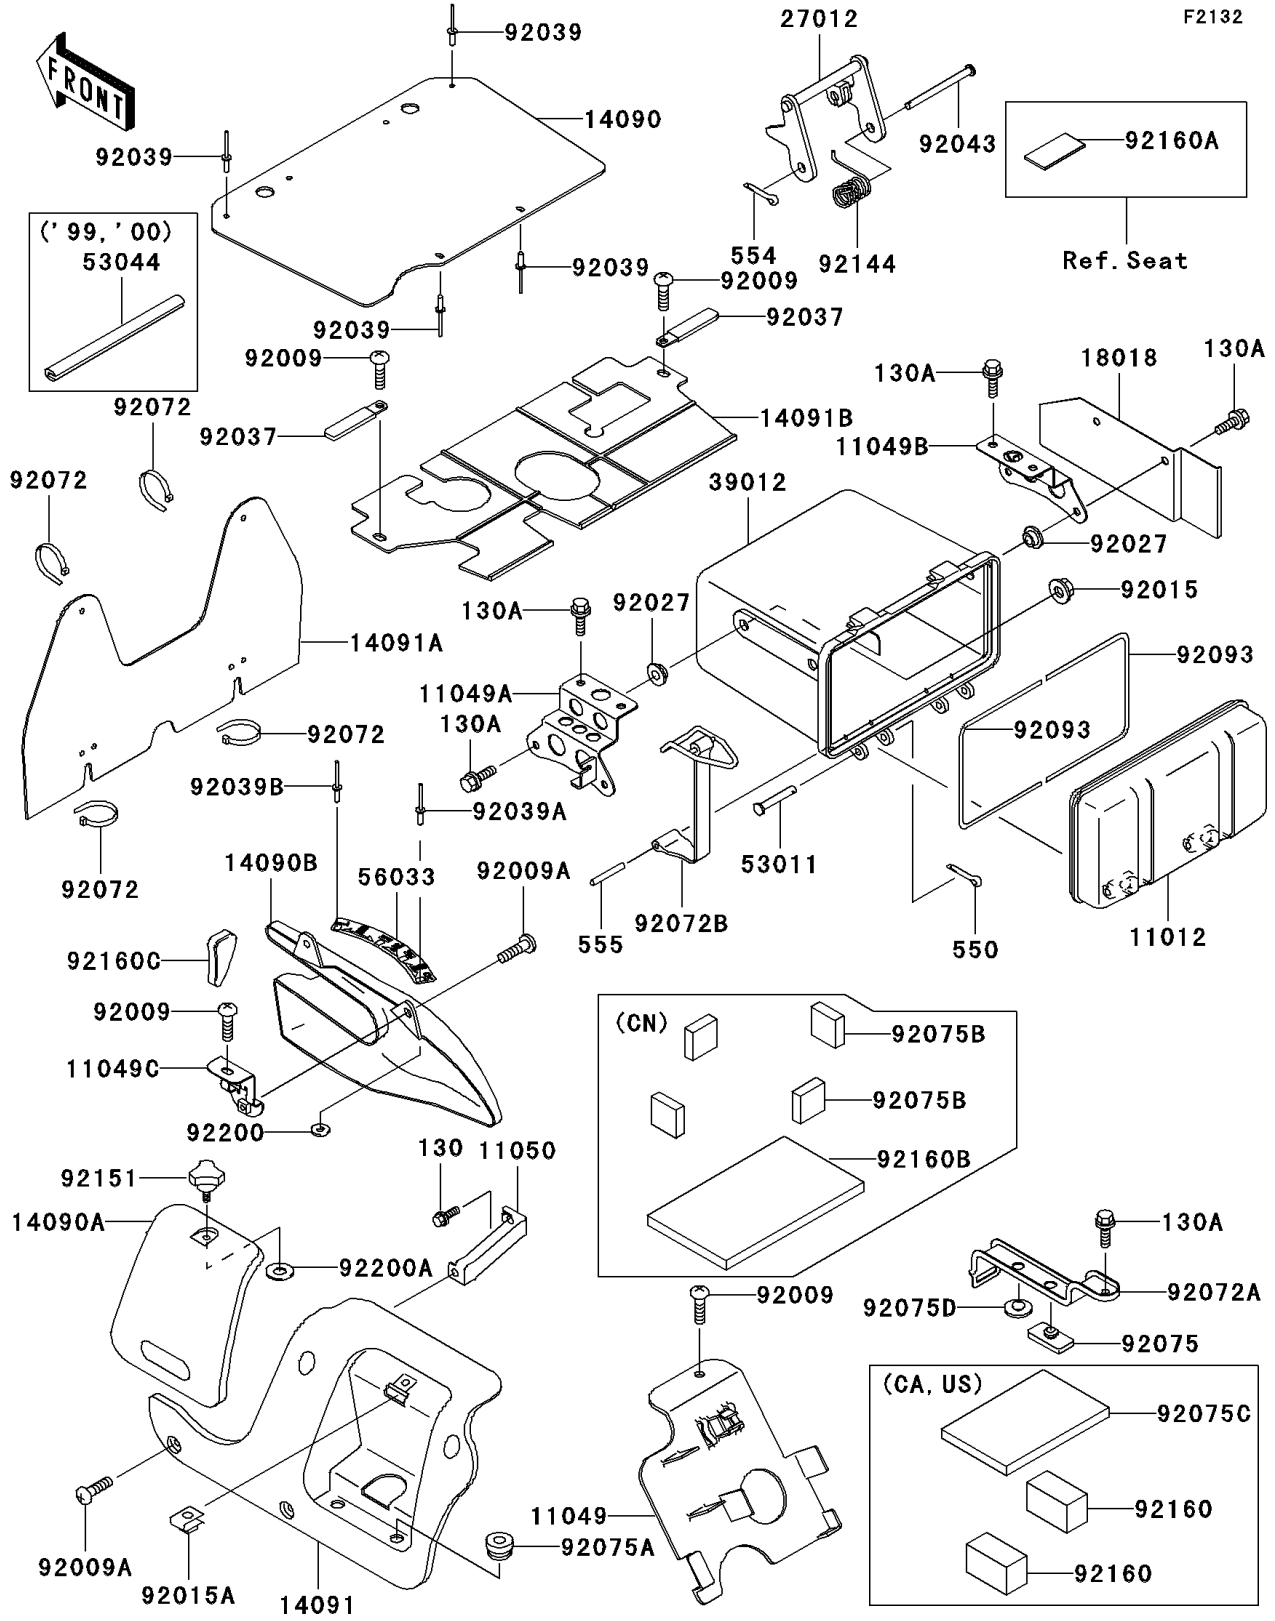

# 2001 Prairie 300 PARTS DIAGRAM

## 2001 Prairie 300 PARTS LIST

### Battery Case

ITEM NAME	PART NUMBER	QUANTITY
CAP,STORAGE CASE (Ref # 11012)	11012-1951	1
BRACKET,ELECTRIC BASE (Ref # 11049)	11049-1516	1
BRACKET,STORAGE CASE,LH (Ref # 11049A)	11049-1733	1
BRACKET,STORAGE CASE,RH (Ref # 11049B)	11049-1734	1
BRACKET (Ref # 11049C)	11049-1738	1
BRACKET,ENGINE COVER,LH (Ref # 11050)	11050-1726	1
COVER,FRONT COVER (Ref # 14090)	14090-1723	1
COVER,ENGINE COVER,LH,F.BLACK (Ref # 14090A)	14090-1910-6Z	1
COVER,SHIFT LEVER (Ref # 14090B)	14090-1973	1
COVER,ENGINE,LH,F.BLACK (Ref # 14091)	14091-1073-6Z	1
COVER (Ref # 14091A)	14091-1083	1
COVER,REAR COVER (Ref # 14091B)	14091-1379	1
PLATE-HEAT GUARD (Ref # 18018)	18018-1127	1
HOOK,SEAT (Ref # 27012)	27012-1381	1
CASE-STORAGE (Ref # 39012)	39012-1059	1
PIN,6X39 (Ref # 53011)	53011-006	2
LABEL-MANUAL,SHIFT PATTERN (Ref # 56033)	56033-1142	1
SCREW,TAPPING,6X16 (Ref # 92009)	92009-1166	4
SCREW,6X16 (Ref # 92009A)	92009-1621	6
NUT,FLANGED,6MM,BLACK (Ref # 92015)	92015-1233	4
NUT,CLAMP,6MM (Ref # 92015A)	92015-1678	1
COLLAR,L=5.6 (Ref # 92027)	92027-1933	4
CLAMP,L=60 (Ref # 92037)	92037-1069	2
RIVET (Ref # 92039)	92039-1233	4
RIVET (Ref # 92039A)	92039-1244	1
RIVET,3.2X8 (Ref # 92039B)	92039-3763	1
PIN,6X77 (Ref # 92043)	92043-1367	1
BAND,L=188 (Ref # 92072)	92072-1239	4
BAND,BATTERY (Ref # 92072A)	92072-1333	1