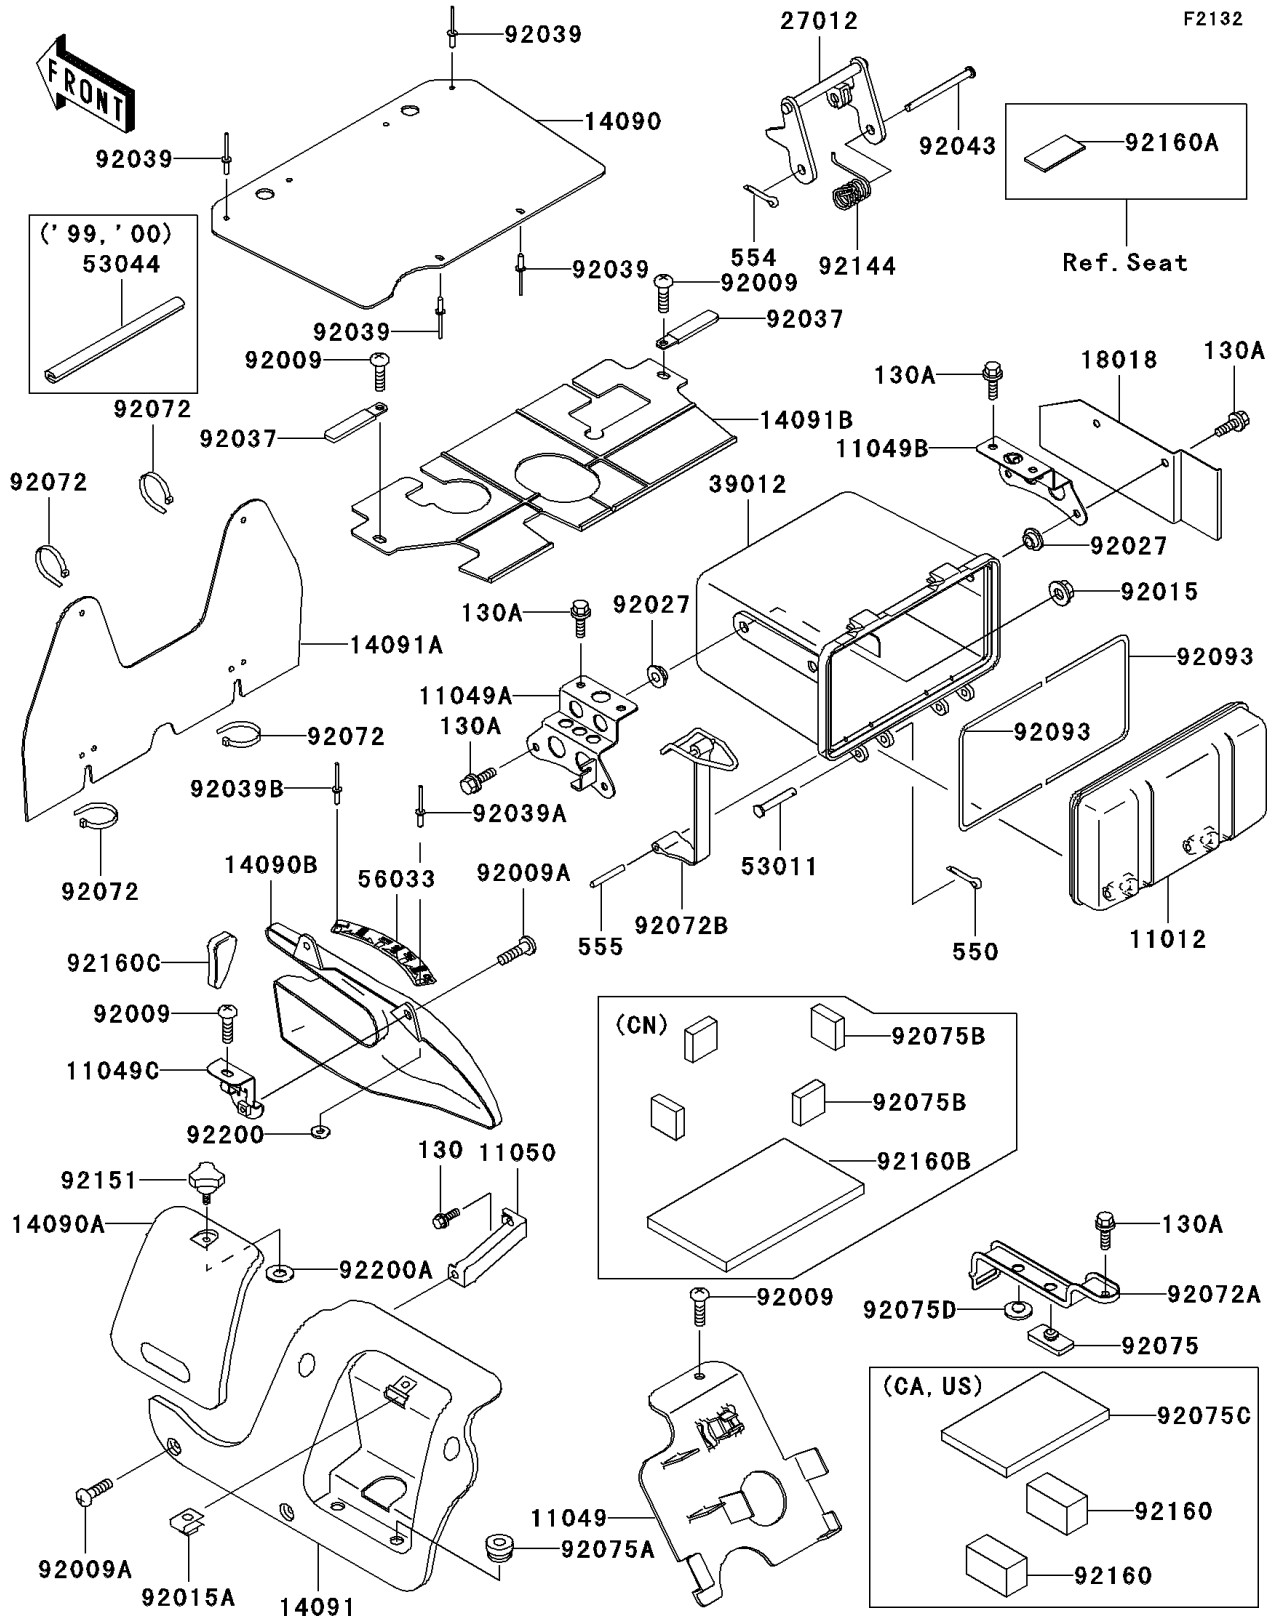

2001 Prairie 300 PARTS DIAGRAM

Battery Case

2001 Prairie 300 PARTS LIST

Battery Case

ITEM NAME	PART NUMBER	QUANTITY
CAP,STORAGE CASE (Ref # 11012)	11012-1951	1
BRACKET,ELECTRIC BASE (Ref # 11049)	11049-1516	1
BRACKET,STORAGE CASE,LH (Ref # 11049A)	11049-1733	1
BRACKET,STORAGE CASE,RH (Ref # 11049B)	11049-1734	1
BRACKET (Ref # 11049C)	11049-1738	1
BRACKET,ENGINE COVER,LH (Ref # 11050)	11050-1726	1
COVER,FRONT COVER (Ref # 14090)	14090-1723	1
COVER,ENGINE COVER,LH,F.BLACK (Ref # 14090A)	14090-1910-6Z	1
COVER,SHIFT LEVER (Ref # 14090B)	14090-1973	1
COVER,ENGINE,LH,F.BLACK (Ref # 14091)	14091-1073-6Z	1
COVER (Ref # 14091A)	14091-1083	1
COVER,REAR COVER (Ref # 14091B)	14091-1379	1
PLATE-HEAT GUARD (Ref # 18018)	18018-1127	1
HOOK,SEAT (Ref # 27012)	27012-1381	1
CASE-STORAGE (Ref # 39012)	39012-1059	1
PIN,6X39 (Ref # 53011)	53011-006	1
LABEL-MANUAL,SHIFT PATTERN (Ref # 56033)	56033-1142	1
SCREW,TAPPING,6X16 (Ref # 92009)	92009-1166	1
SCREW,6X16 (Ref # 92009A)	92009-1621	1
NUT,FLANGED,6MM,BLACK (Ref # 92015)	92015-1233	1
NUT,CLAMP,6MM (Ref # 92015A)	92015-1678	1
COLLAR,L=5.6 (Ref # 92027)	92027-1933	1
CLAMP,L=60 (Ref # 92037)	92037-1069	1
RIVET (Ref # 92039)	92039-1233	1
RIVET (Ref # 92039A)	92039-1244	1
RIVET,3.2X8 (Ref # 92039B)	92039-3763	1
PIN,6X77 (Ref # 92043)	92043-1367	1
BAND,L=188 (Ref # 92072)	92072-1239	1
BAND,BATTERY (Ref # 92072A)	92072-1333	1