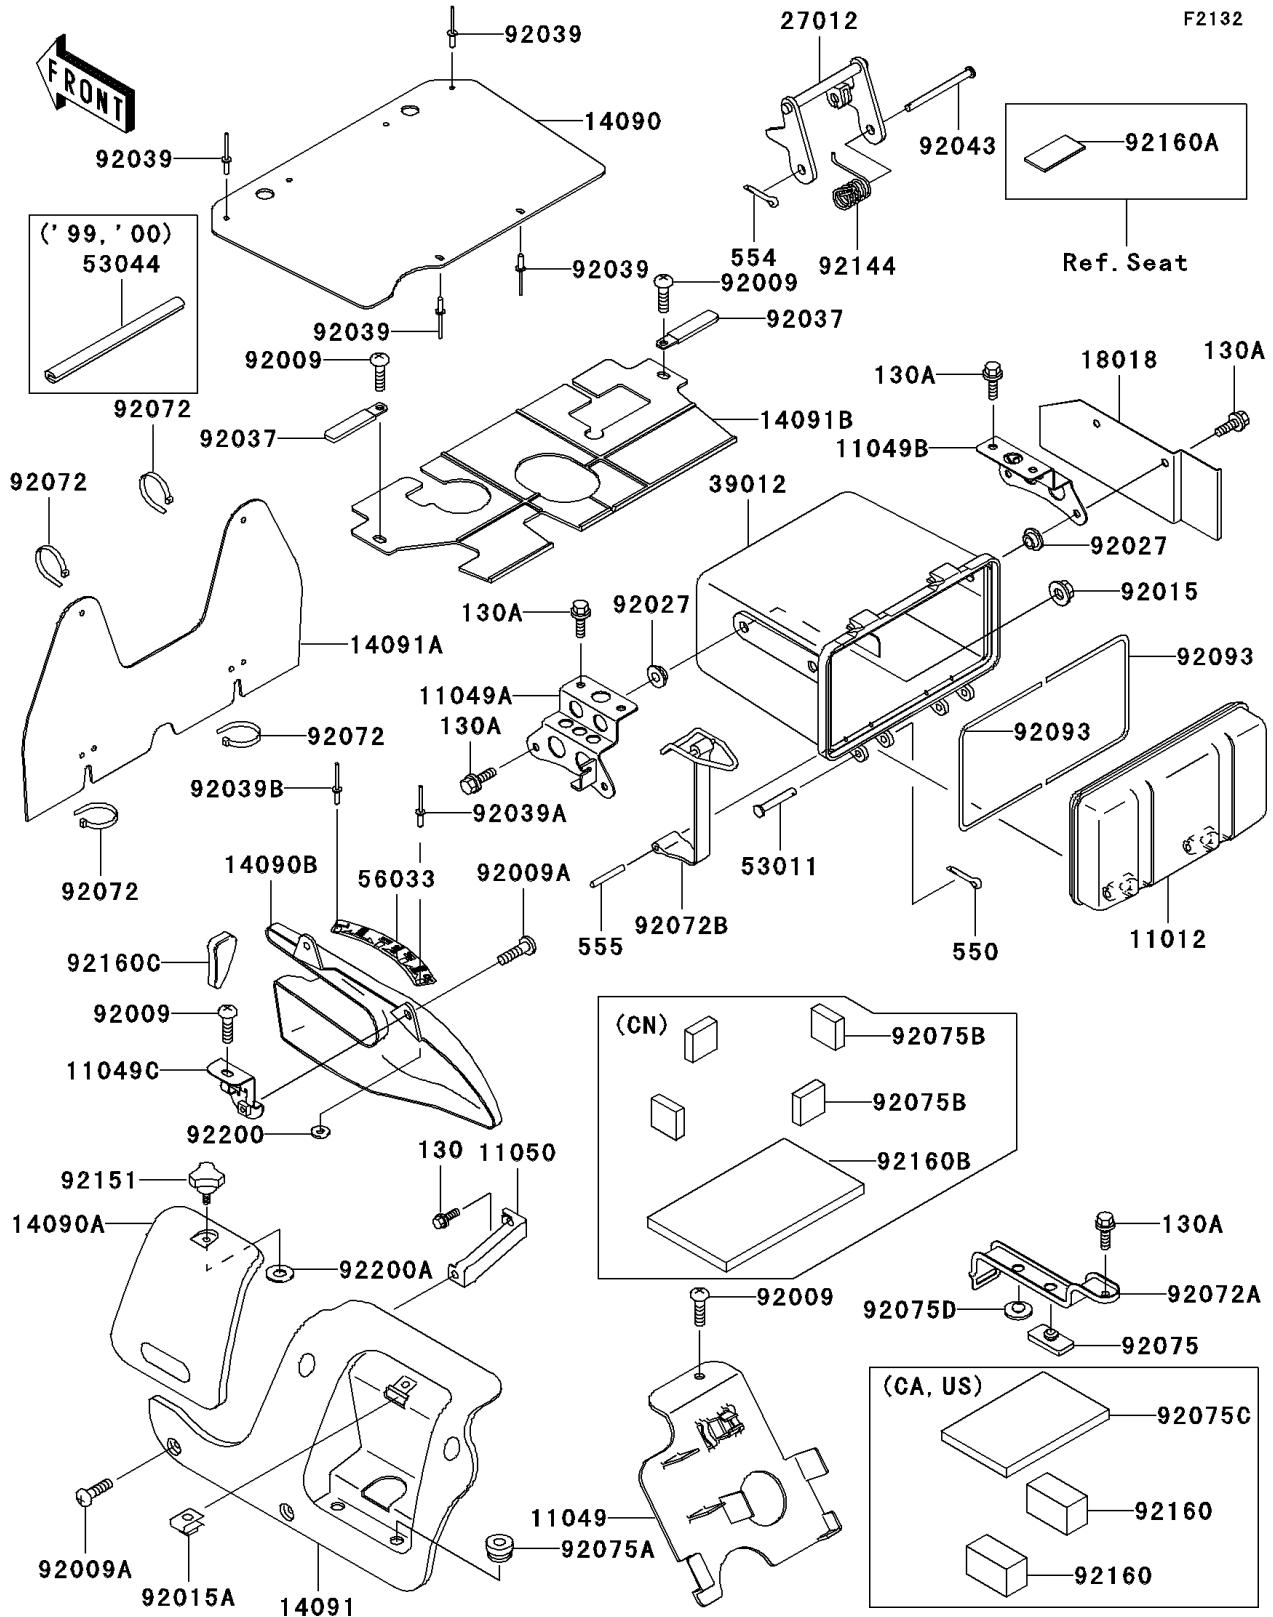

# 2001 Prairie 300 PARTS DIAGRAM

## 2001 Prairie 300 PARTS LIST

### Battery Case

ITEM NAME	PART NUMBER	QUANTITY
CAP,STORAGE CASE (Ref # 11012)	11012-1951	1
BRACKET,ELECTRIC BASE (Ref # 11049)	11049-1516	1
BRACKET,STORAGE CASE,LH (Ref # 11049A)	11049-1733	1
BRACKET,STORAGE CASE,RH (Ref # 11049B)	11049-1734	1
BRACKET (Ref # 11049C)	11049-1738	1
BRACKET,ENGINE COVER,LH (Ref # 11050)	11050-1726	1
COVER,FRONT COVER (Ref # 14090)	14090-1723	1
COVER,ENGINE COVER,LH,F.BLACK (Ref # 14090A)	14090-1910-6Z	1
COVER,SHIFT LEVER (Ref # 14090B)	14090-1973	1
COVER,ENGINE,LH,F.BLACK (Ref # 14091)	14091-1073-6Z	1
COVER (Ref # 14091A)	14091-1083	1
COVER,REAR COVER (Ref # 14091B)	14091-1379	1
PLATE-HEAT GUARD (Ref # 18018)	18018-1127	1
HOOK,SEAT (Ref # 27012)	27012-1381	1
CASE-STORAGE (Ref # 39012)	39012-1059	1
PIN,6X39 (Ref # 53011)	53011-006	2
LABEL-MANUAL,SHIFT PATTERN (Ref # 56033)	56033-1142	1
SCREW,TAPPING,6X16 (Ref # 92009)	92009-1166	4
SCREW,6X16 (Ref # 92009A)	92009-1621	6
NUT,FLANGED,6MM,BLACK (Ref # 92015)	92015-1233	4
NUT,CLAMP,6MM (Ref # 92015A)	92015-1678	1
COLLAR,L=5.6 (Ref # 92027)	92027-1933	4
CLAMP,L=60 (Ref # 92037)	92037-1069	2
RIVET (Ref # 92039)	92039-1233	4
RIVET (Ref # 92039A)	92039-1244	1
RIVET,3.2X8 (Ref # 92039B)	92039-3763	1
PIN,6X77 (Ref # 92043)	92043-1367	1
BAND,L=188 (Ref # 92072)	92072-1239	4
BAND,BATTERY (Ref # 92072A)	92072-1333	1