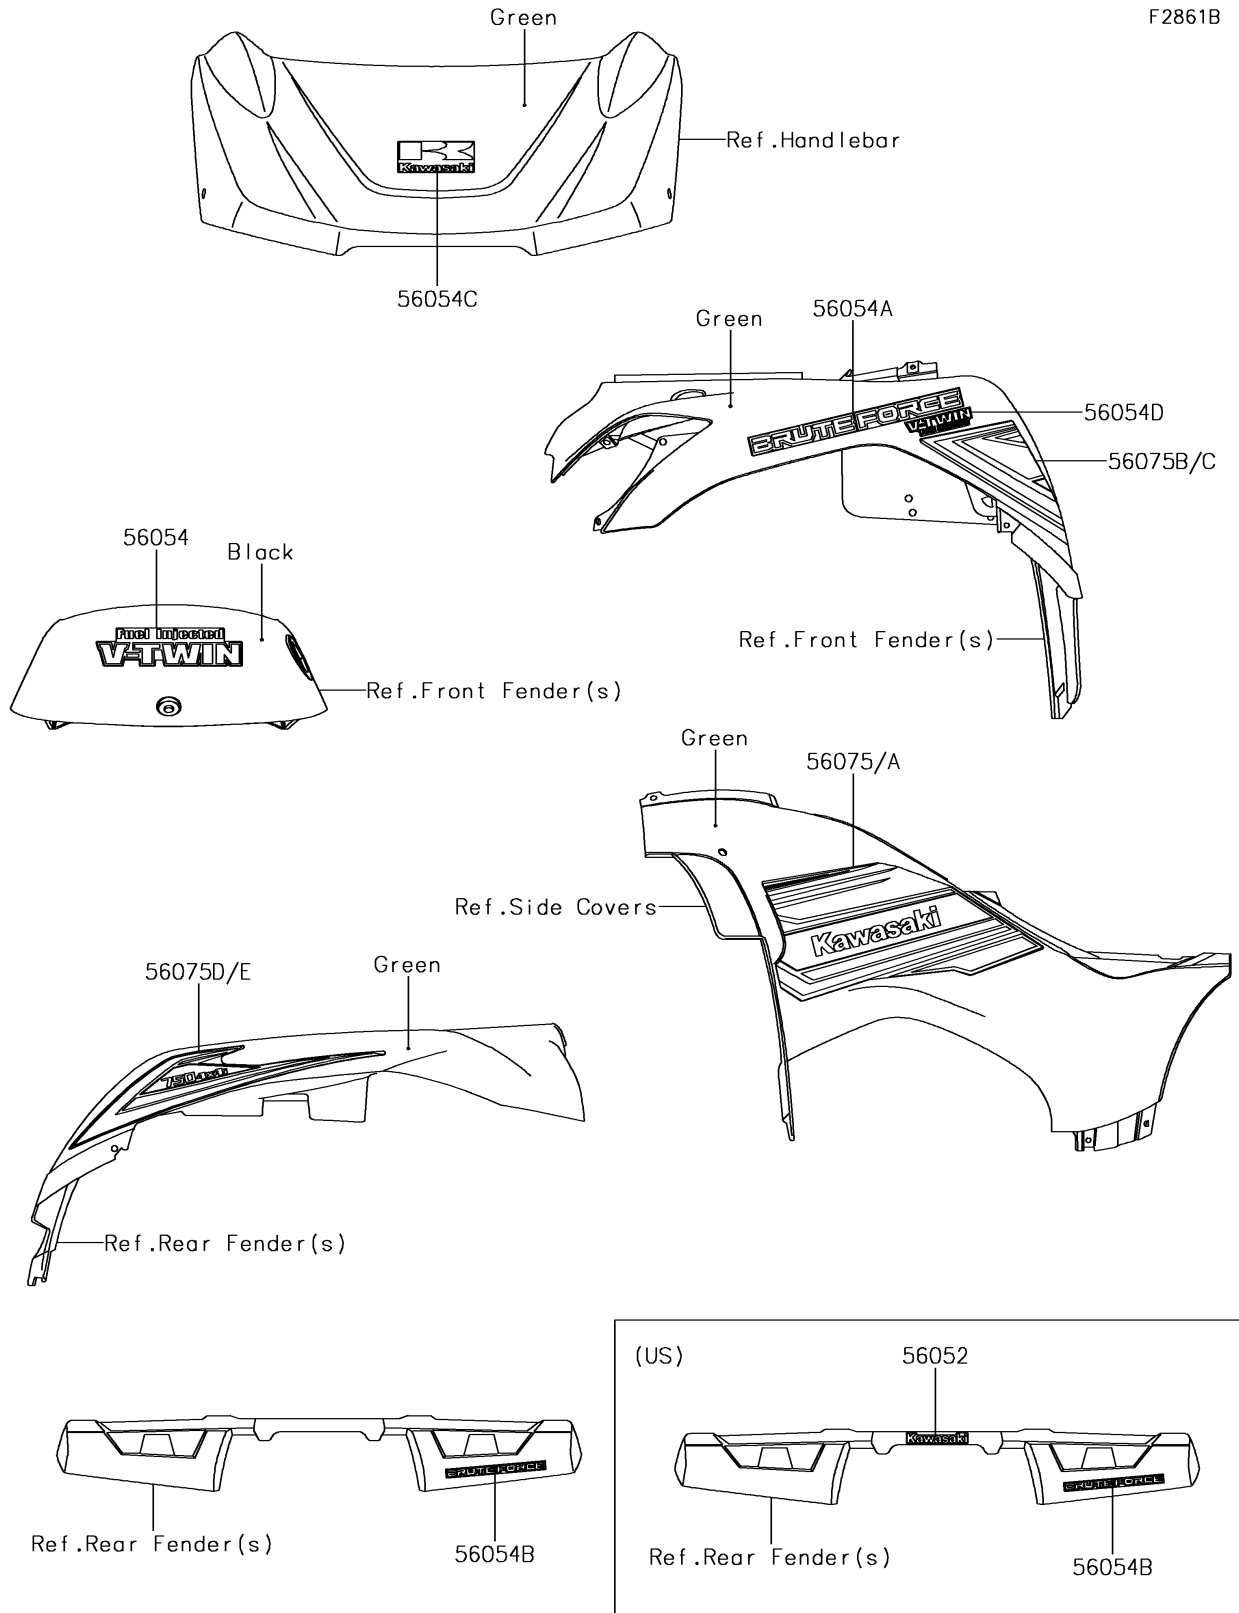

## 2017 BRUTE FORCE® 750 4x4i PARTS DIAGRAM

Decals(LHF)

F2861B

## 2017 BRUTE FORCE® 750 4x4i PARTS LIST

Decals(LHF)

ITEM NAME	PART NUMBER	QUANTITY
MARK,KAWASAKI (Ref # 56052)	56052-0928	1
MARK,FUEL INJECTED V-TWIN (Ref # 56054)	56054-0229	1
MARK,FR FENDER,BRUTE FORCE (Ref # 56054A)	56054-0754	1
MARK,RR FENDER,BRUTE FORCE (Ref # 56054B)	56054-0755	1
MARK,FR HANDLE COVER (Ref # 56054C)	56054-1504	1
MARK,FR FENDER,V-TWIN (Ref # 56054D)	56054-1802	1
PATTERN,SIDE COVER,LH (Ref # 56075)	56075-1839	1
PATTERN,SIDE COVER,RH (Ref # 56075A)	56075-1840	1
PATTERN,FR FENDER,LH (Ref # 56075B)	56075-1841	1
PATTERN,FR FENDER,RH (Ref # 56075C)	56075-1842	1
PATTERN,RR FENDER,LH (Ref # 56075D)	56075-1843	1
PATTERN,RR FENDER,RH (Ref # 56075E)	56075-1844	1