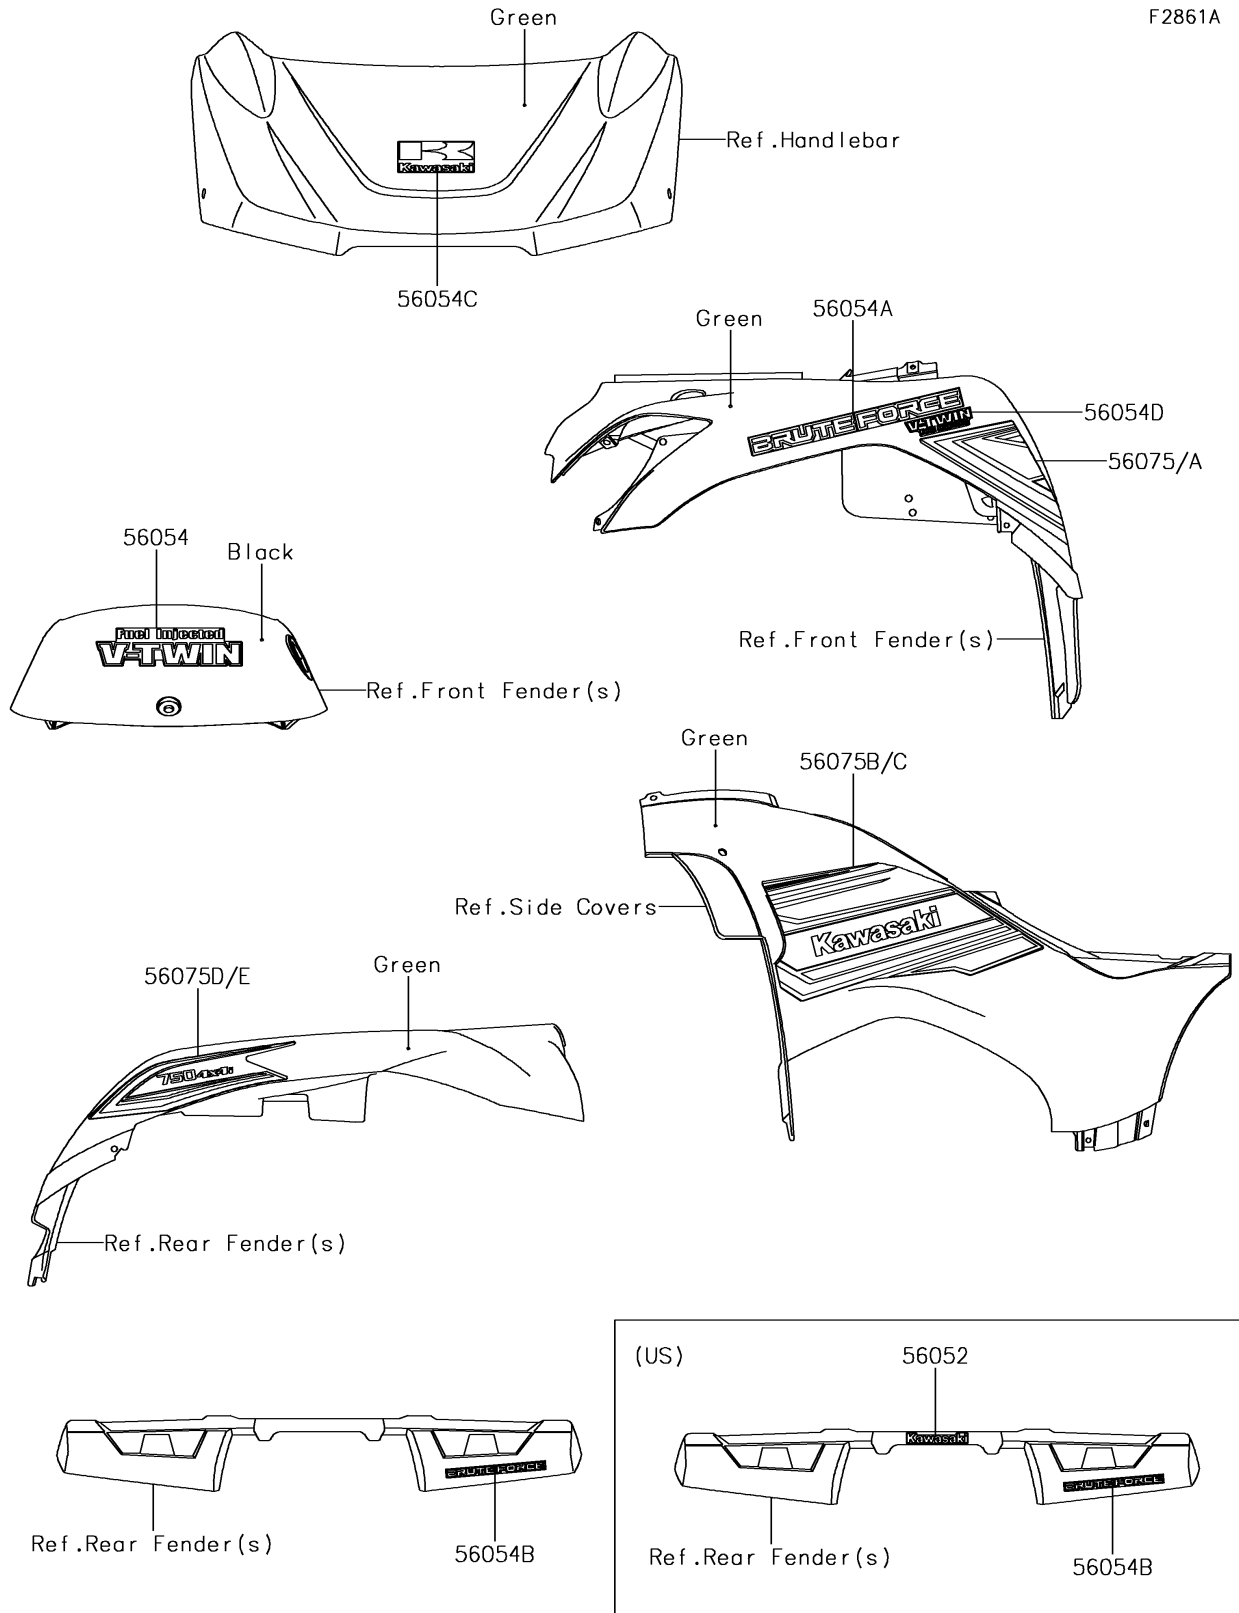

2016 BRUTE FORCE® 750 4x4i PARTS DIAGRAM

Decals(LGF)

F2861A

2016 BRUTE FORCE® 750 4x4i PARTS LIST

Decals(LGF)

ITEM NAME	PART NUMBER	QUANTITY
MARK,KAWASAKI (Ref # 56052)	56052-0928	1
MARK,FUEL INJECTED V-TWIN (Ref # 56054)	56054-0229	1
MARK,FR FENDER,BRUTE FORCE (Ref # 56054A)	56054-0754	1
MARK,RR FENDER,BRUTE FORCE (Ref # 56054B)	56054-0755	1
MARK,FR HANDLE COVER (Ref # 56054C)	56054-1504	1
MARK,FR FENDER,V-TWIN (Ref # 56054D)	56054-1802	1
PATTERN,FR FENDER,LH (Ref # 56075)	56075-0600	1
PATTERN,FR FENDER,RH (Ref # 56075A)	56075-0601	1
PATTERN,SIDE COVER,LH (Ref # 56075B)	56075-0602	1
PATTERN,SIDE COVER,RH (Ref # 56075C)	56075-0603	1
PATTERN,RR FENDER,LH (Ref # 56075D)	56075-0604	1
PATTERN,RR FENDER,RH (Ref # 56075E)	56075-0605	1