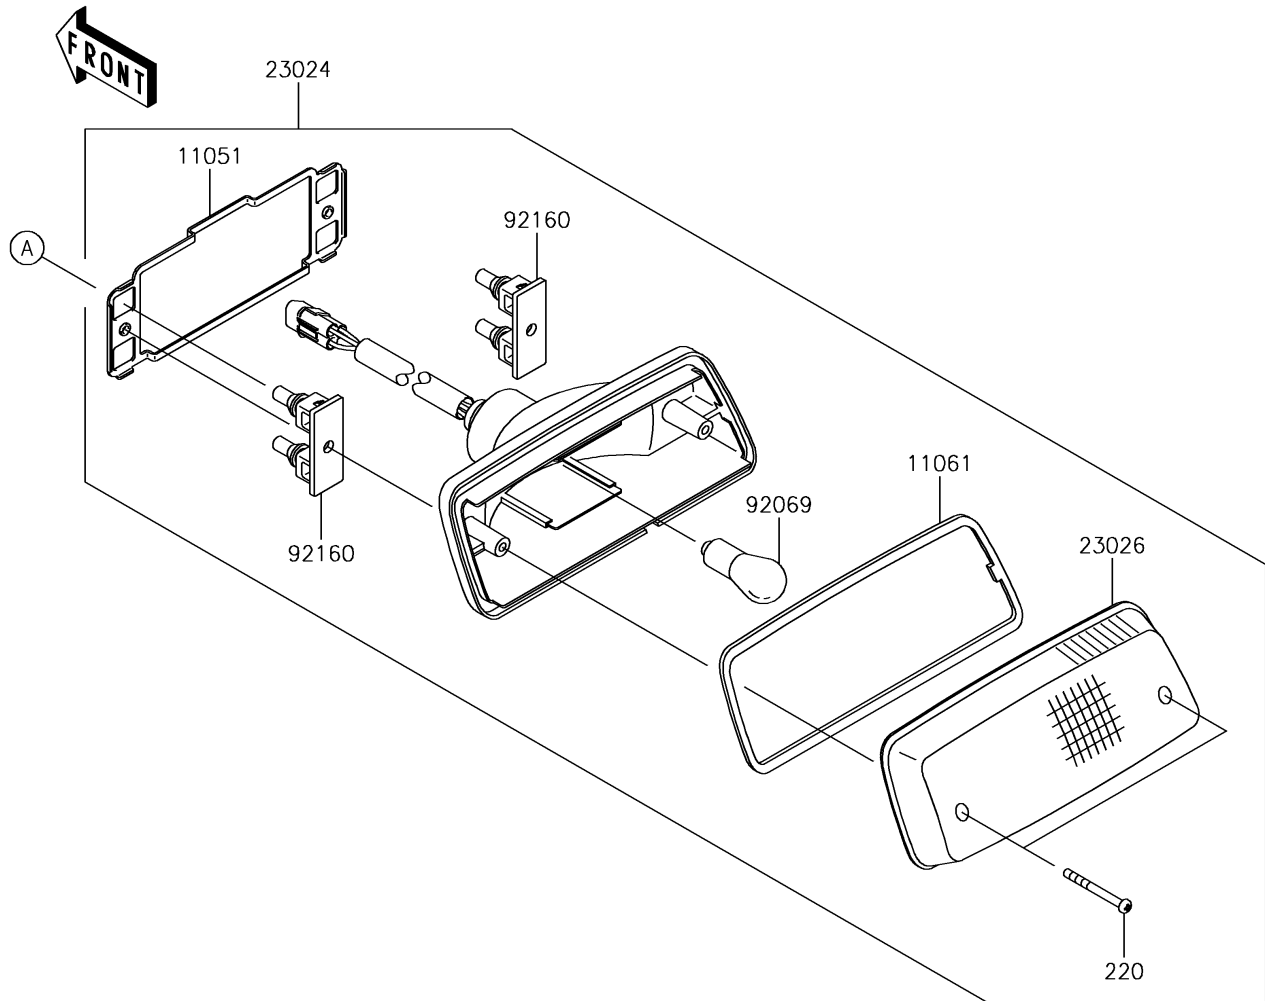

2016 BRUTE FORCE® 750 4x4i PARTS DIAGRAM

Taillight(s)

F2720

2016 BRUTE FORCE® 750 4x4i PARTS LIST

Taillight(s)

ITEM NAME	PART NUMBER	QUANTITY
BRACKET,TAIL LAMP (Ref # 11051)	11051-1870	1
GASKET,TAIL LAMP LENS (Ref # 11061)	11061-0055	1
SCREW-PAN-CROS,4X40 (Ref # 220)	220AA0440	1
LAMP-ASSY-TAIL (Ref # 23024)	23024-0302	1
LENS,TAIL LAMP (Ref # 23026)	23026-1230	1
BULB,12V 21/5W (Ref # 92069)	92069-063	1
DAMPER,TAIL LAMP (Ref # 92160)	92160-1053	1