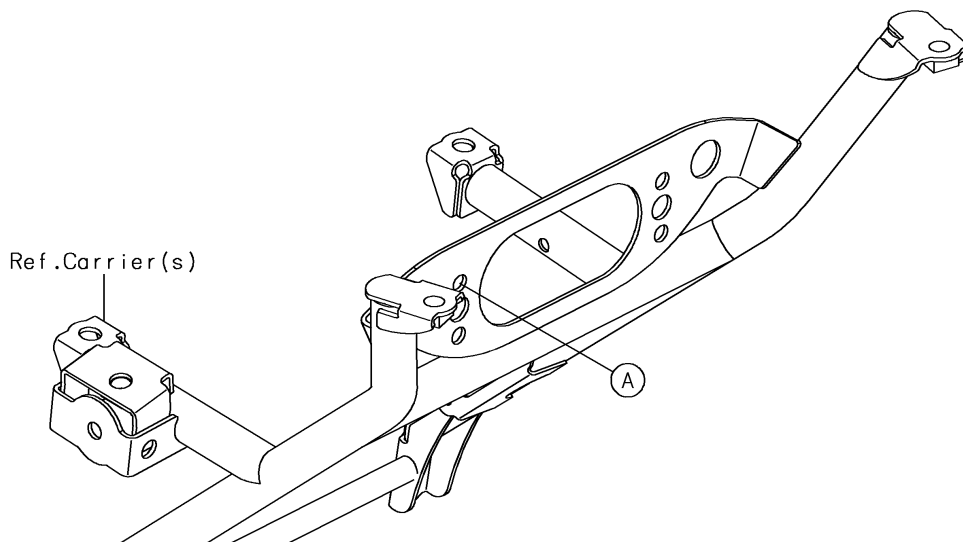

2016 BRUTE FORCE® 750 4x4i PARTS DIAGRAM

Taillight(s)

F2720

2016 BRUTE FORCE® 750 4x4i PARTS LIST

Taillight(s)

ITEM NAME	PART NUMBER	QUANTITY
BRACKET,TAIL LAMP (Ref # 11051)	11051-1870	1
GASKET,TAIL LAMP LENS (Ref # 11061)	11061-0055	1
SCREW-PAN-CROS,4X40 (Ref # 220)	220AA0440	1
LAMP-ASSY-TAIL (Ref # 23024)	23024-0302	1
LENS,TAIL LAMP (Ref # 23026)	23026-1230	1
BULB,12V 21/5W (Ref # 92069)	92069-063	1
DAMPER,TAIL LAMP (Ref # 92160)	92160-1053	1