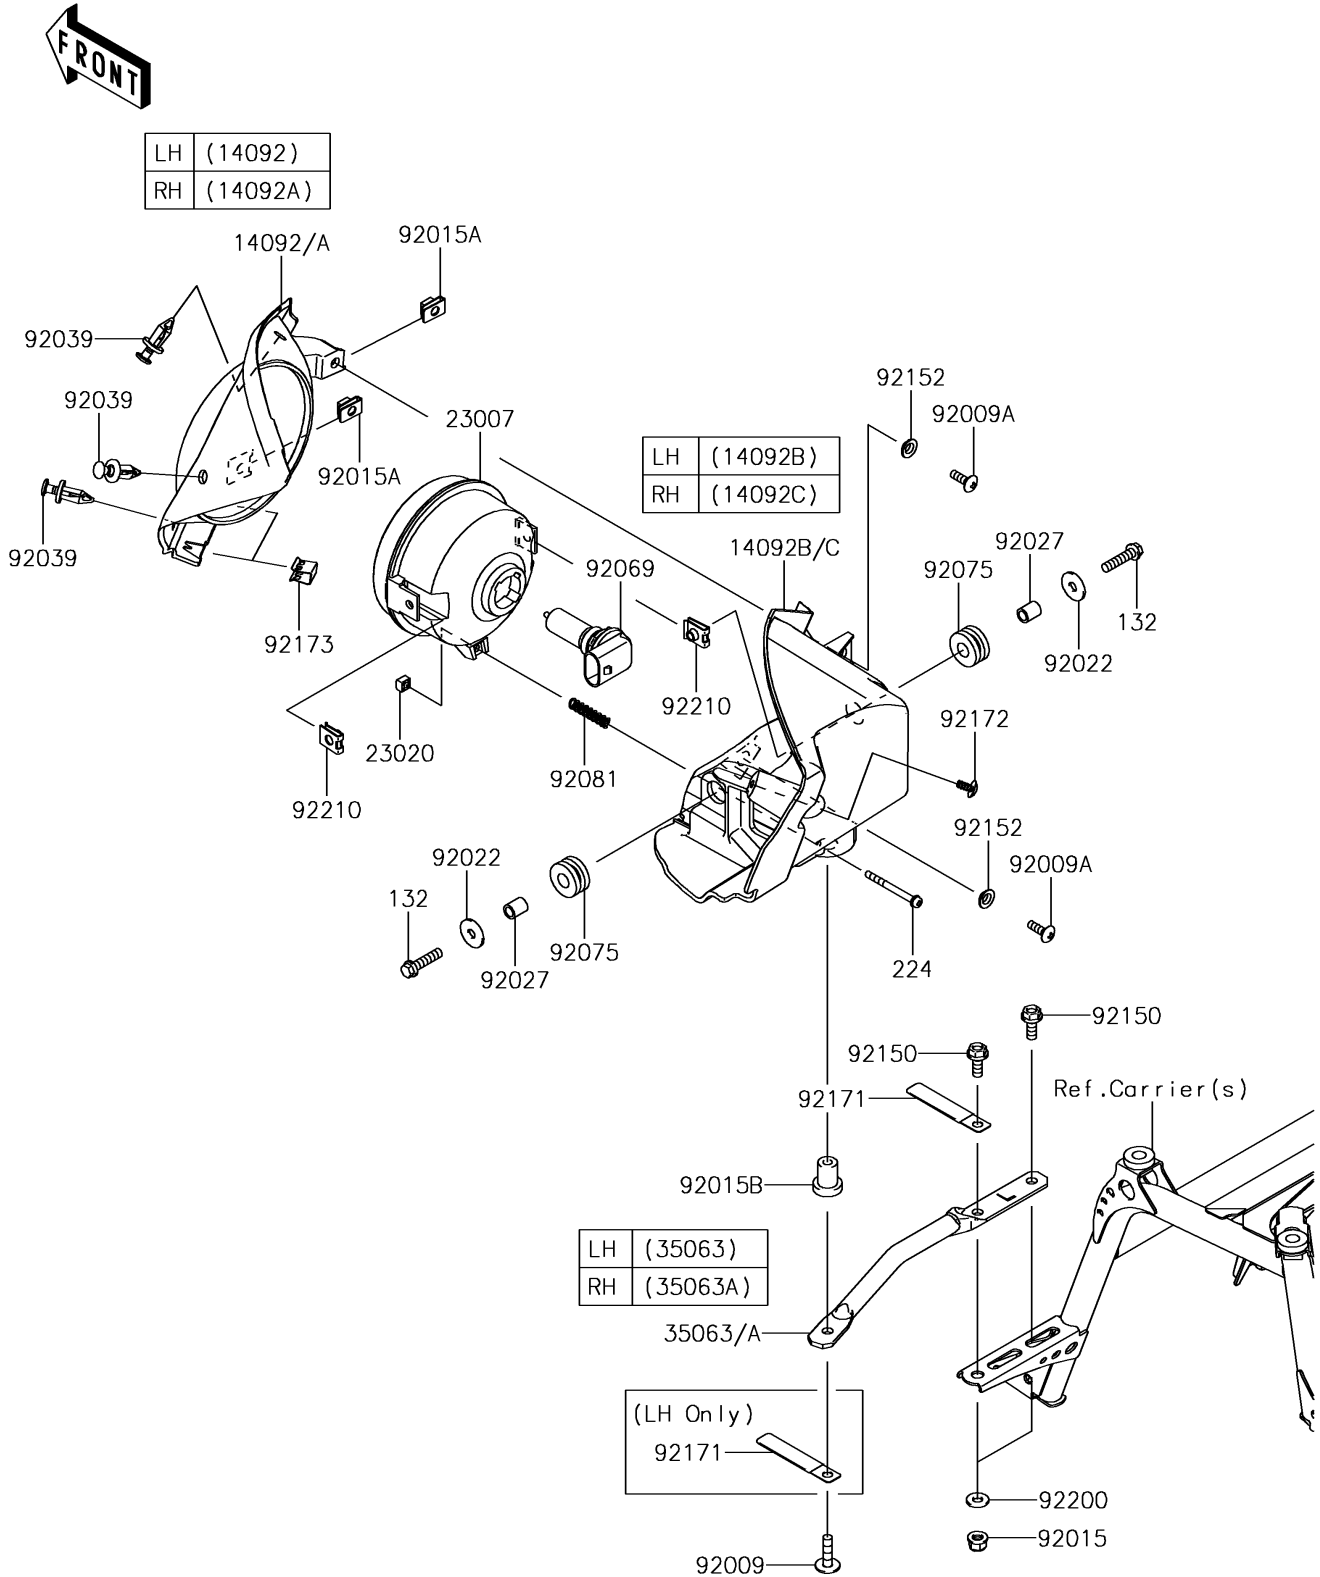

2017 BRUTE FORCE® 750 4x4i PARTS DIAGRAM

Headlight(s)

F2710

2017 BRUTE FORCE® 750 4x4i PARTS LIST

Headlight(s)

ITEM NAME	PART NUMBER	QUANTITY
BOLT-FLANGED-SMALL,6X25 (Ref # 132)	132BA0625	1
COVER,HEAD LAMP,LH,F.BLACK (Ref # 14092)	14092-0190-6Z	1
COVER,HEAD LAMP,RH,F.BLACK (Ref # 14092A)	14092-0191-6Z	1
COVER,RR HEAD LAMP,LH (Ref # 14092B)	14092-0192	1
COVER,RR HEAD LAMP,RH (Ref # 14092C)	14092-0193	1
SCREW-PAN-WP-CROS,4X45 (Ref # 224)	224AA0445	1
LENS-COMP,HEAD LAMP (Ref # 23007)	23007-0096	1
NUT,4MM,FOCUS ADJUST (Ref # 23020)	23020-018	1
STAY,HEAD LAMP,LH (Ref # 35063)	35063-0806	1
STAY,HEAD LAMP,RH (Ref # 35063A)	35063-0807	1
SCREW,6X22,BLACK (Ref # 92009)	92009-1256	1
SCREW,5X16,BLACK (Ref # 92009A)	92009-1654	1
NUT,LOCK,FLANGED,6MM (Ref # 92015)	92015-1339	1
NUT,5MM (Ref # 92015A)	92015-1627	1
NUT,RUBBER,6MM (Ref # 92015B)	92015-1692	1
WASHER,6.5X20X1.6 (Ref # 92022)	92022-125	1
COLLAR,6.8X10X12 (Ref # 92027)	92027-162	1
RIVET (Ref # 92039)	92039-0776	1
BULB,12V 35/35W (Ref # 92069)	92069-0019	1
DAMPER,10X24X12 (Ref # 92075)	92075-1690	1
SPRING,FOCUS ADJUST (Ref # 92081)	92081-1896	1
BOLT,FLANGED,6X15 (Ref # 92150)	92150-1015	1
COLLAR (Ref # 92152)	92152-0250	1
CLAMP,L=60 (Ref # 92171)	92171-0652	1
SCREW,TAPPING,5X10 (Ref # 92172)	92172-0262	1
CLAMP (Ref # 92173)	92173-0104	1
WASHER,6.5X14.5X1.5 (Ref # 92200)	92200-3775	1
NUT (Ref # 92210)	92210-1323	1