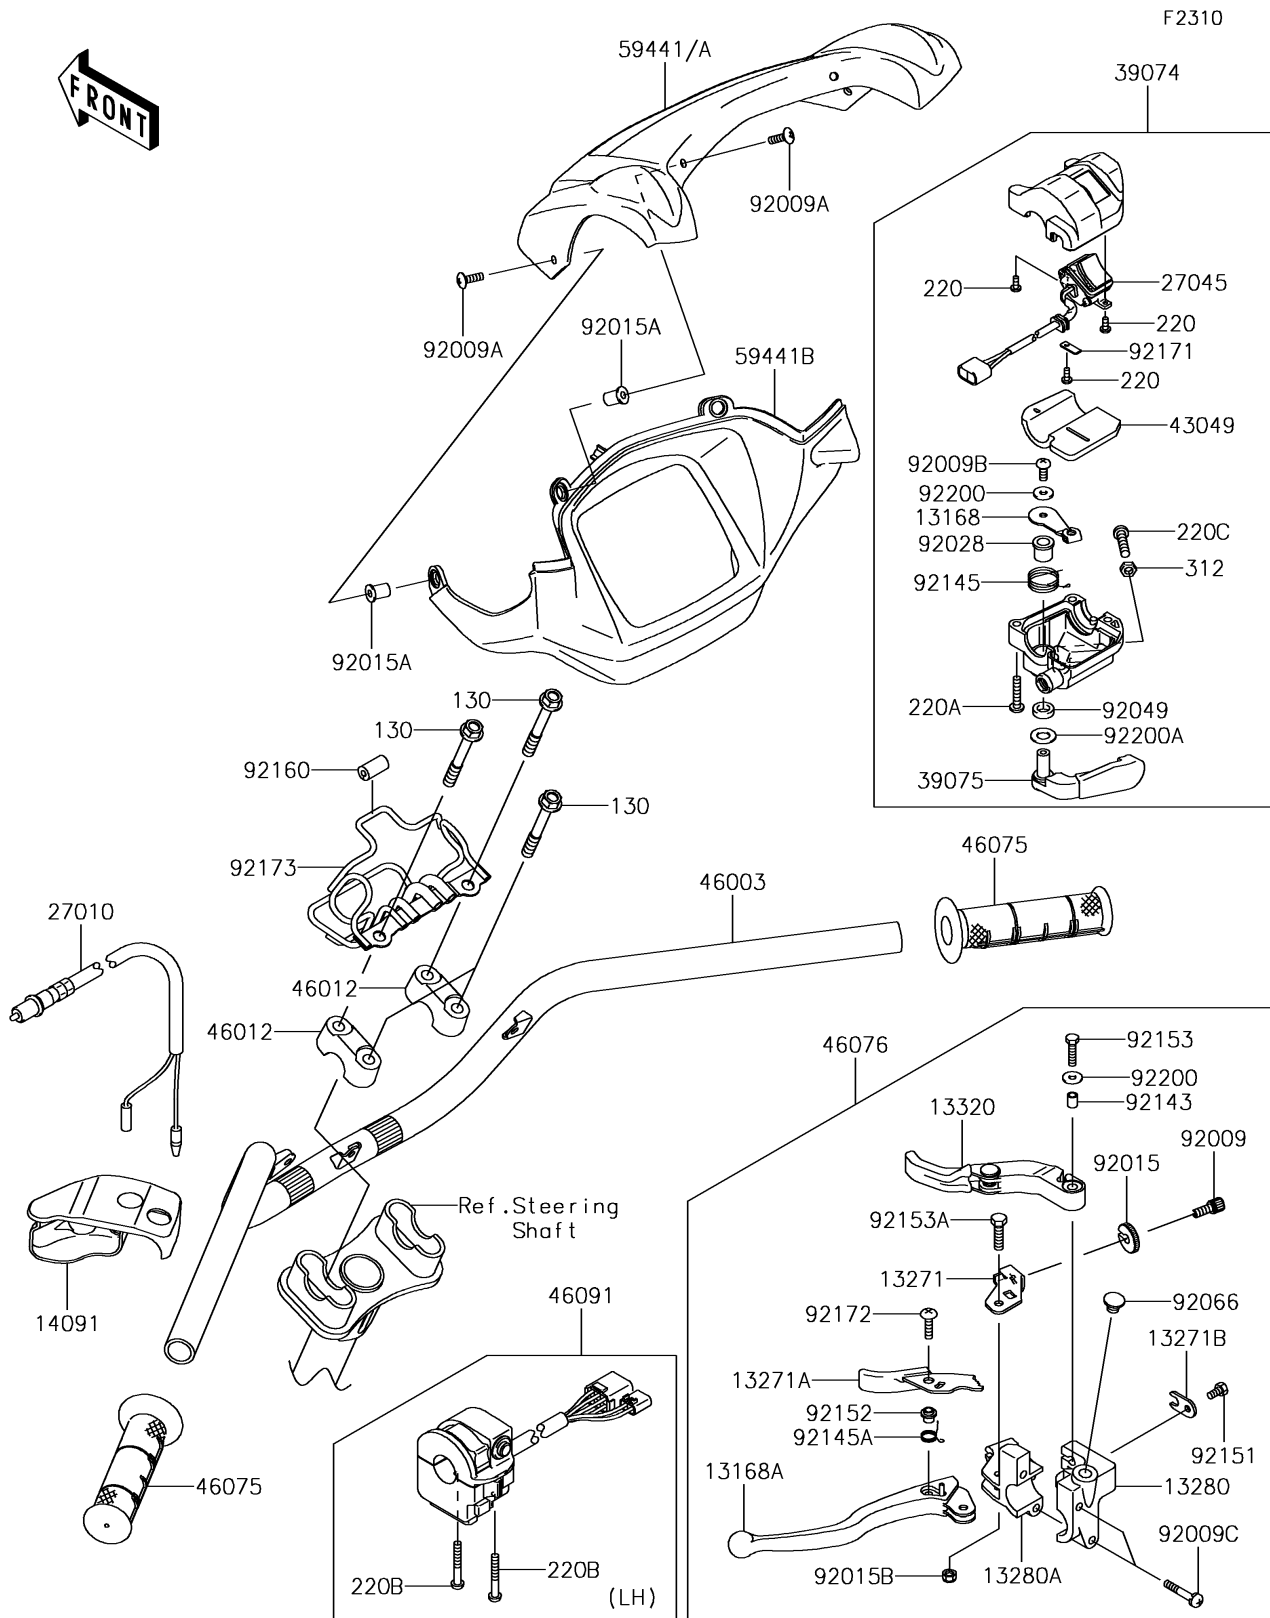

2017 BRUTE FORCE® 750 4x4i PARTS DIAGRAM

Handlebar