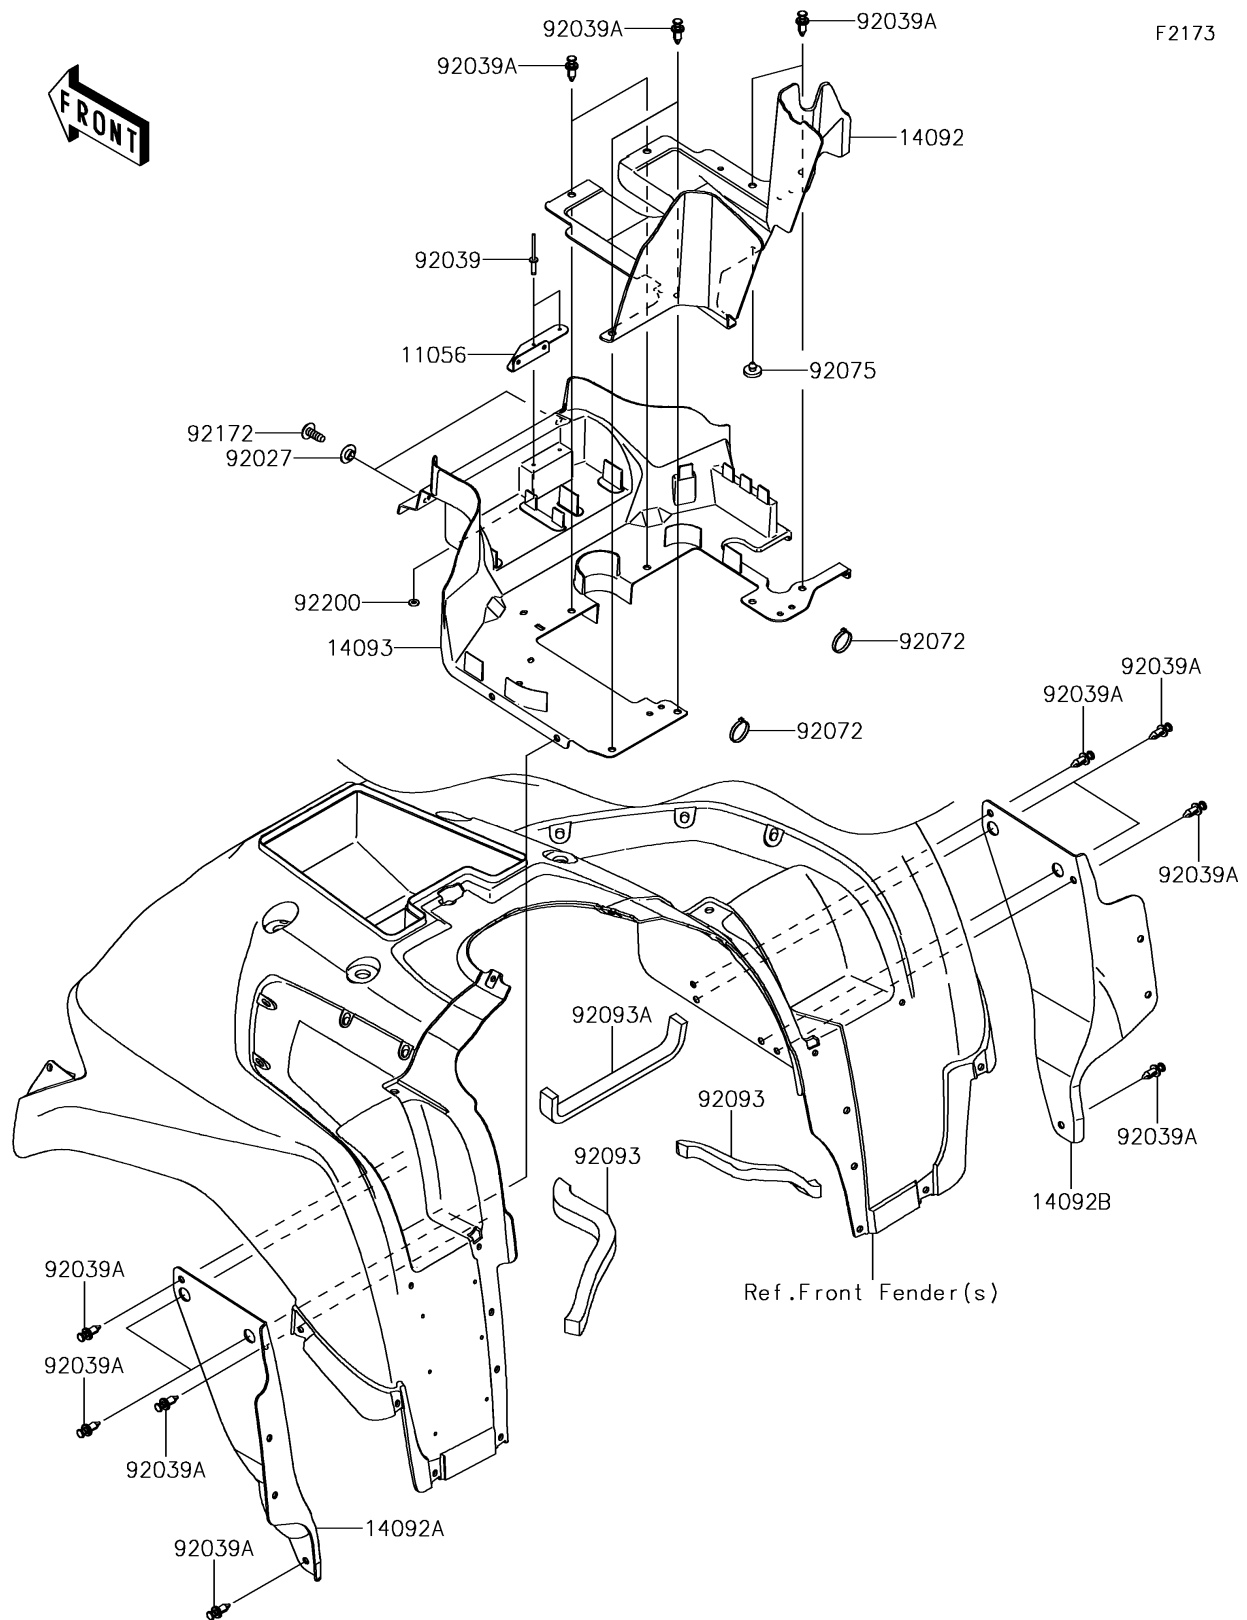

2016 BRUTE FORCE® 750 4x4i PARTS DIAGRAM

Flap

2016 BRUTE FORCE® 750 4x4i PARTS LIST

Flap

ITEM NAME	PART NUMBER	QUANTITY
BRACKET,V.D. SENSOR (Ref # 11056)	11056-0956	1
COVER, TOP INNER, RR (Ref # 14092)	14092-0182	1
COVER, SIDE INNER, LH (Ref # 14092A)	14092-0183	1
COVER, SIDE INNER, RH (Ref # 14092B)	14092-0184	1
COVER, TOP INNER, FR (Ref # 14093)	14093-0022	1
COLLAR (Ref # 92027)	92027-4020	1
RIVET (Ref # 92039)	92039-0031	1
RIVET (Ref # 92039A)	92039-0776	1
BAND, L=292.1 (Ref # 92072)	92072-3509	1
DAMPER, BOOST SENSOR (Ref # 92075)	92075-2113	1
SEAL, 20X270X30 (Ref # 92093)	92093-0570	1
SEAL, 20X300X20 (Ref # 92093A)	92093-0571	1
SCREW, TAPPING, 6X16 (Ref # 92172)	92172-0739	1
WASHER, 3.5X8X1 (Ref # 92200)	92200-1251	1