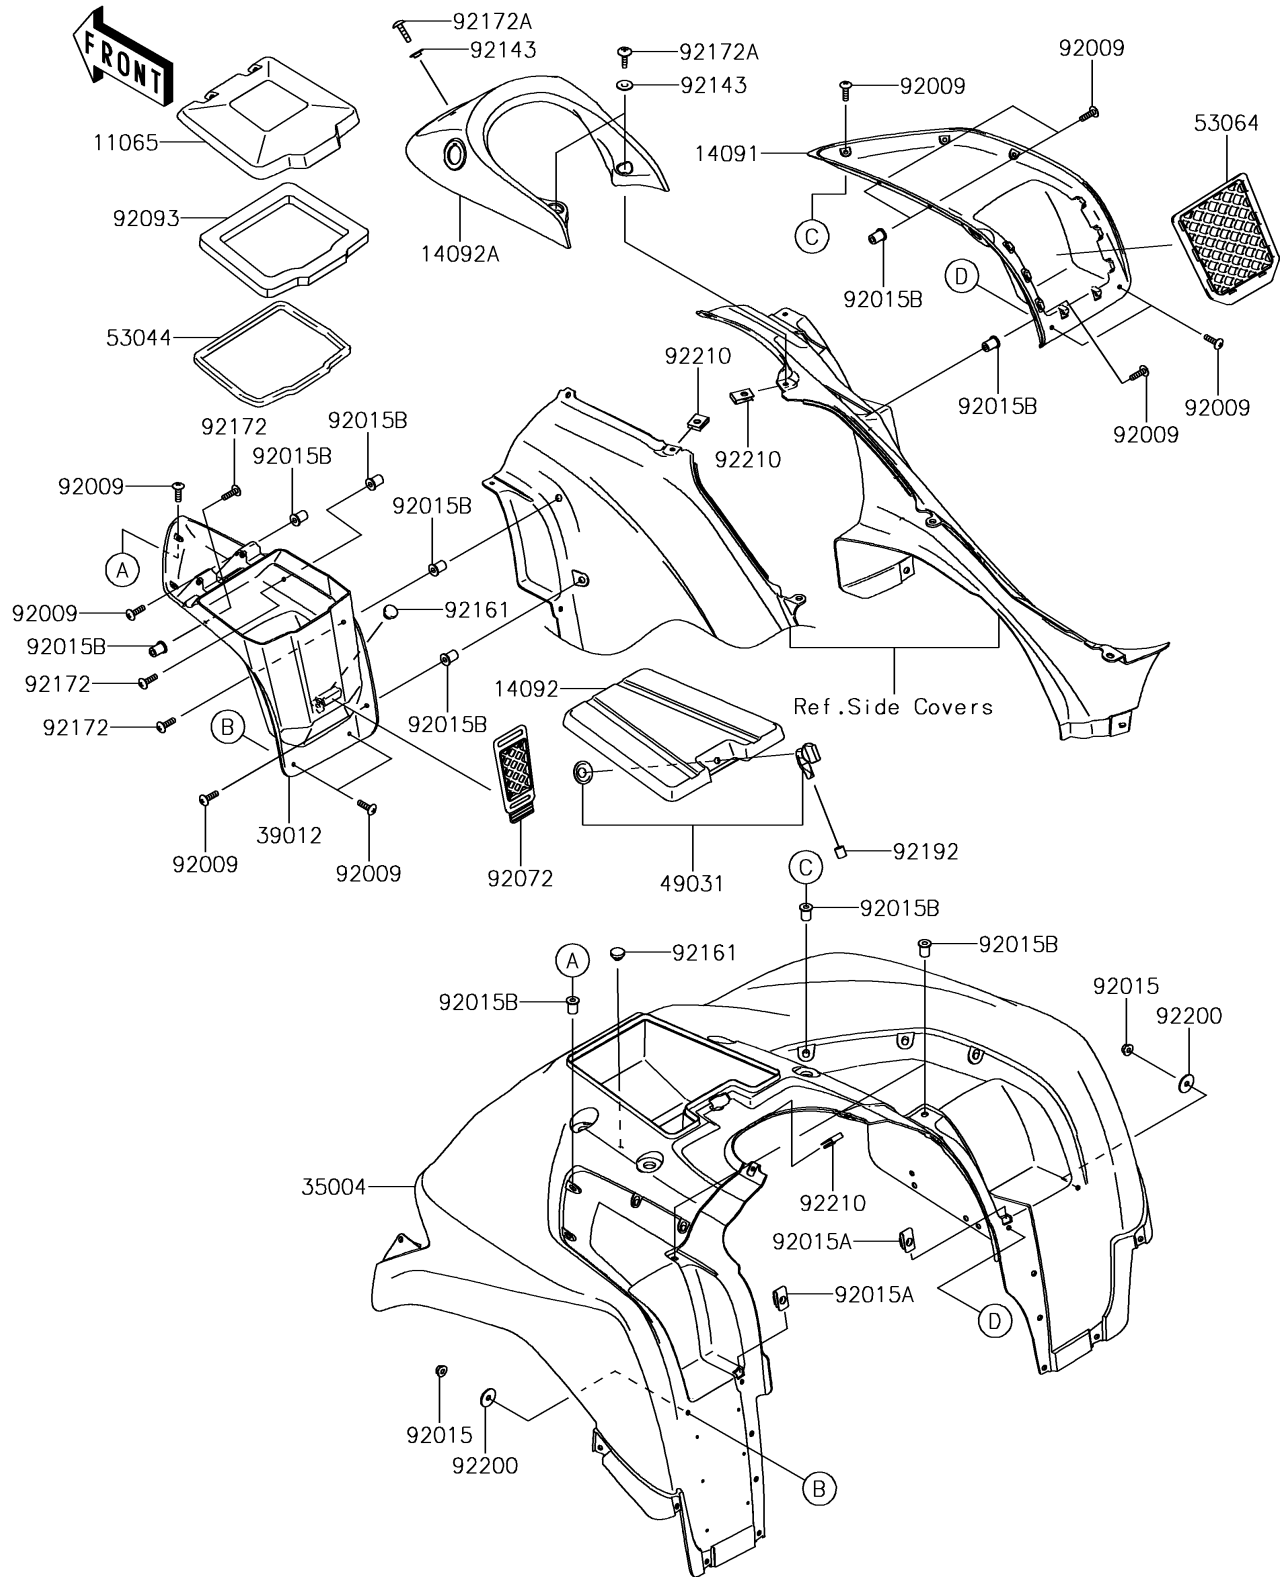

2017 BRUTE FORCE® 750 4x4i PARTS DIAGRAM

Front Fender(s)

F2171

2017 BRUTE FORCE® 750 4x4i PARTS LIST

Front Fender(s)

ITEM NAME	PART NUMBER	QUANTITY
CAP,STORAGE,F.BLACK (Ref # 11065)	11065-0194-6Z	1
COVER,POCKET,RH,F.BLACK (Ref # 14091)	14091-0136-6Z	1
COVER,STORAGE BOX (Ref # 14092)	14092-0180	1
COVER,TOP,F.BLACK (Ref # 14092A)	14092-0769-6Z	1
FENDER-FRONT,T.GREEN (Ref # 35004)	35004-0153-42S	1
CASE-STORAGE,F.BLACK (Ref # 39012)	39012-0015-6Z	1
LATCH (Ref # 49031)	49031-0004	1
TRIM,L=700 (Ref # 53044)	53044-0037	1
NET-CARGO (Ref # 53064)	53064-0002	1
SCREW,5X18 (Ref # 92009)	92009-1655	1
NUT,FLANGED,5MM (Ref # 92015)	92015-1259	1
NUT,5MM (Ref # 92015A)	92015-1710	1
NUT,WELL,5MM (Ref # 92015B)	92015-1757	1
BAND,STORAGE (Ref # 92072)	92072-0095	1
SEAL,STORAGE CAP (Ref # 92093)	92093-0568	1
COLLAR (Ref # 92143)	92143-1087	1
DAMPER (Ref # 92161)	92161-0586	1
SCREW,5X18 (Ref # 92172)	92172-0428	1
SCREW,TAPPING,6X20 (Ref # 92172A)	92172-0488	1
TUBE (Ref # 92192)	92192-0973	1
WASHER,5.5X20X1.2 (Ref # 92200)	92200-0284	1
NUT,LEAF SPRING,6MM (Ref # 92210)	92210-0624	1