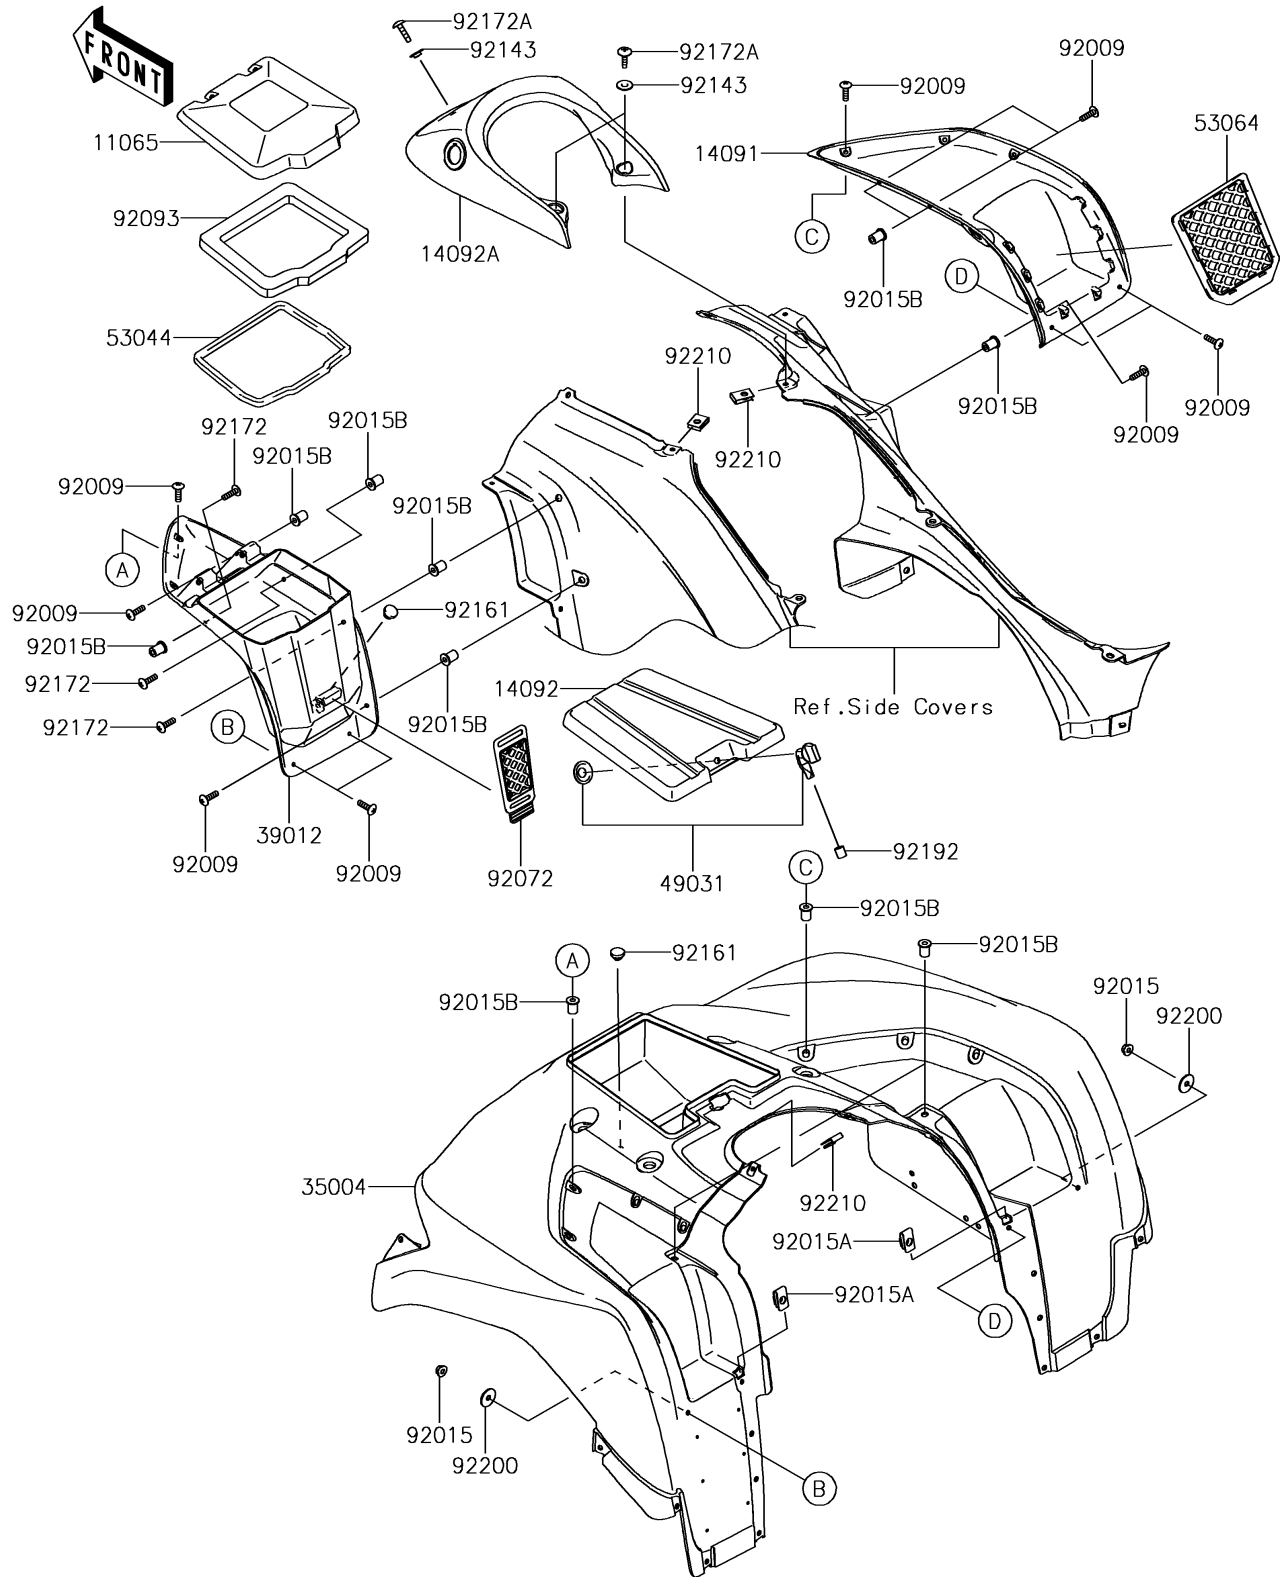

2016 BRUTE FORCE® 750 4x4i PARTS DIAGRAM

Front Fender(s)

F2171

2016 BRUTE FORCE® 750 4x4i PARTS LIST

Front Fender(s)

ITEM NAME	PART NUMBER	QUANTITY
CAP,STORAGE,F.BLACK (Ref # 11065)	11065-0194-6Z	1
COVER,POCKET,RH,F.BLACK (Ref # 14091)	14091-0136-6Z	1
COVER,STORAGE BOX (Ref # 14092)	14092-0180	1
COVER,TOP,F.BLACK (Ref # 14092A)	14092-0769-6Z	1
FENDER-FRONT,T.GREEN (Ref # 35004)	35004-0153-42S	1
CASE-STORAGE,F.BLACK (Ref # 39012)	39012-0015-6Z	1
LATCH (Ref # 49031)	49031-0004	1
TRIM,L=700 (Ref # 53044)	53044-0037	1
NET-CARGO (Ref # 53064)	53064-0002	1
SCREW,5X18 (Ref # 92009)	92009-1655	1
NUT,FLANGED,5MM (Ref # 92015)	92015-1259	1
NUT,5MM (Ref # 92015A)	92015-1710	1
NUT,WELL,5MM (Ref # 92015B)	92015-1757	1
BAND,STORAGE (Ref # 92072)	92072-0095	1
SEAL,STORAGE CAP (Ref # 92093)	92093-0568	1
COLLAR (Ref # 92143)	92143-1087	1
DAMPER (Ref # 92161)	92161-0586	1
SCREW,5X18 (Ref # 92172)	92172-0428	1
SCREW,TAPPING,6X20 (Ref # 92172A)	92172-0488	1
TUBE (Ref # 92192)	92192-0973	1
WASHER,5.5X20X1.2 (Ref # 92200)	92200-0284	1
NUT,LEAF SPRING,6MM (Ref # 92210)	92210-0624	1