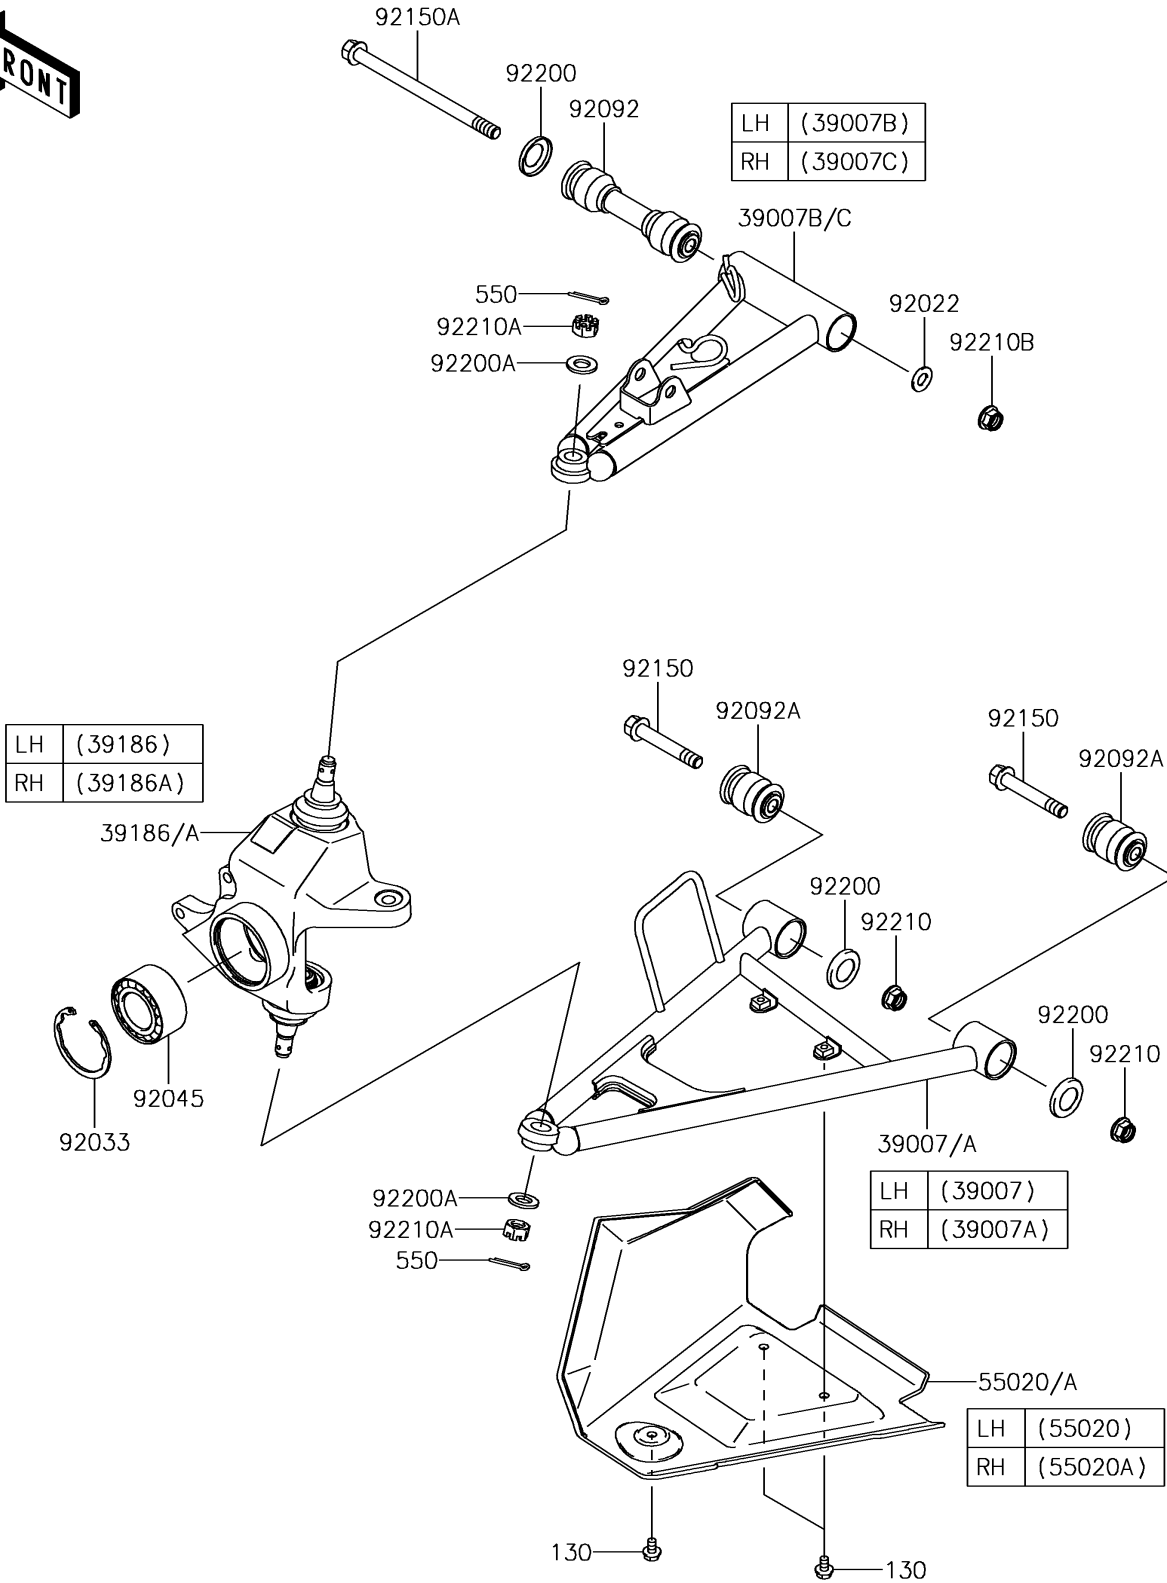

2016 BRUTE FORCE® 750 4x4i PARTS DIAGRAM

Front Suspension

F2152

2016 BRUTE FORCE® 750 4x4i PARTS LIST

Front Suspension

ITEM NAME	PART NUMBER	QUANTITY
BOLT-FLANGED,6X10 (Ref # 130)	130BA0610	1
ARM-SUSP,FR,LWR,LH (Ref # 39007)	39007-0176	1
ARM-SUSP,FR,LWR,RH (Ref # 39007A)	39007-0177	1
ARM-SUSP,FR,UPP,LH (Ref # 39007B)	39007-0341	1
ARM-SUSP,FR,UPP,RH (Ref # 39007C)	39007-0342	1
KNUCKLE ASSY,FR,LH (Ref # 39186)	39186-0033	1
KNUCKLE ASSY,FR,RH (Ref # 39186A)	39186-0034	1
PIN-COTTER,3.0X25 (Ref # 550)	550AA3025	1
GUARD,FRONT ARM,LH,F.BLACK (Ref # 55020)	55020-0109-6Z	1
GUARD,FRONT ARM,RH,F.BLACK (Ref # 55020A)	55020-0110-6Z	1
WASHER,10.2X20X1.5 (Ref # 92022)	92022-3742	1
RING-SNAP,55MM (Ref # 92033)	92033-1274	1
BEARING-BALL,30BWD08ACA13 (Ref # 92045)	92045-0095	1
BUSHING-RUBBER (Ref # 92092)	92092-0025	1
BUSHING-RUBBER (Ref # 92092A)	92092-0026	1
BOLT,FLANGED,10X63 (Ref # 92150)	92150-1384	1
BOLT,FLANGED,10X150 (Ref # 92150A)	92150-1686	1
WASHER,19X31.8X4 (Ref # 92200)	92200-0582	1
WASHER,12.3X23X2.3 (Ref # 92200A)	92200-1004	1
NUT,LOCK,FLANGED,10MM (Ref # 92210)	92210-0276	1
NUT,CASTLE,12MM (Ref # 92210A)	92210-0395	1
NUT,LOCK,FLANGED,10MM (Ref # 92210B)	92210-1081	1