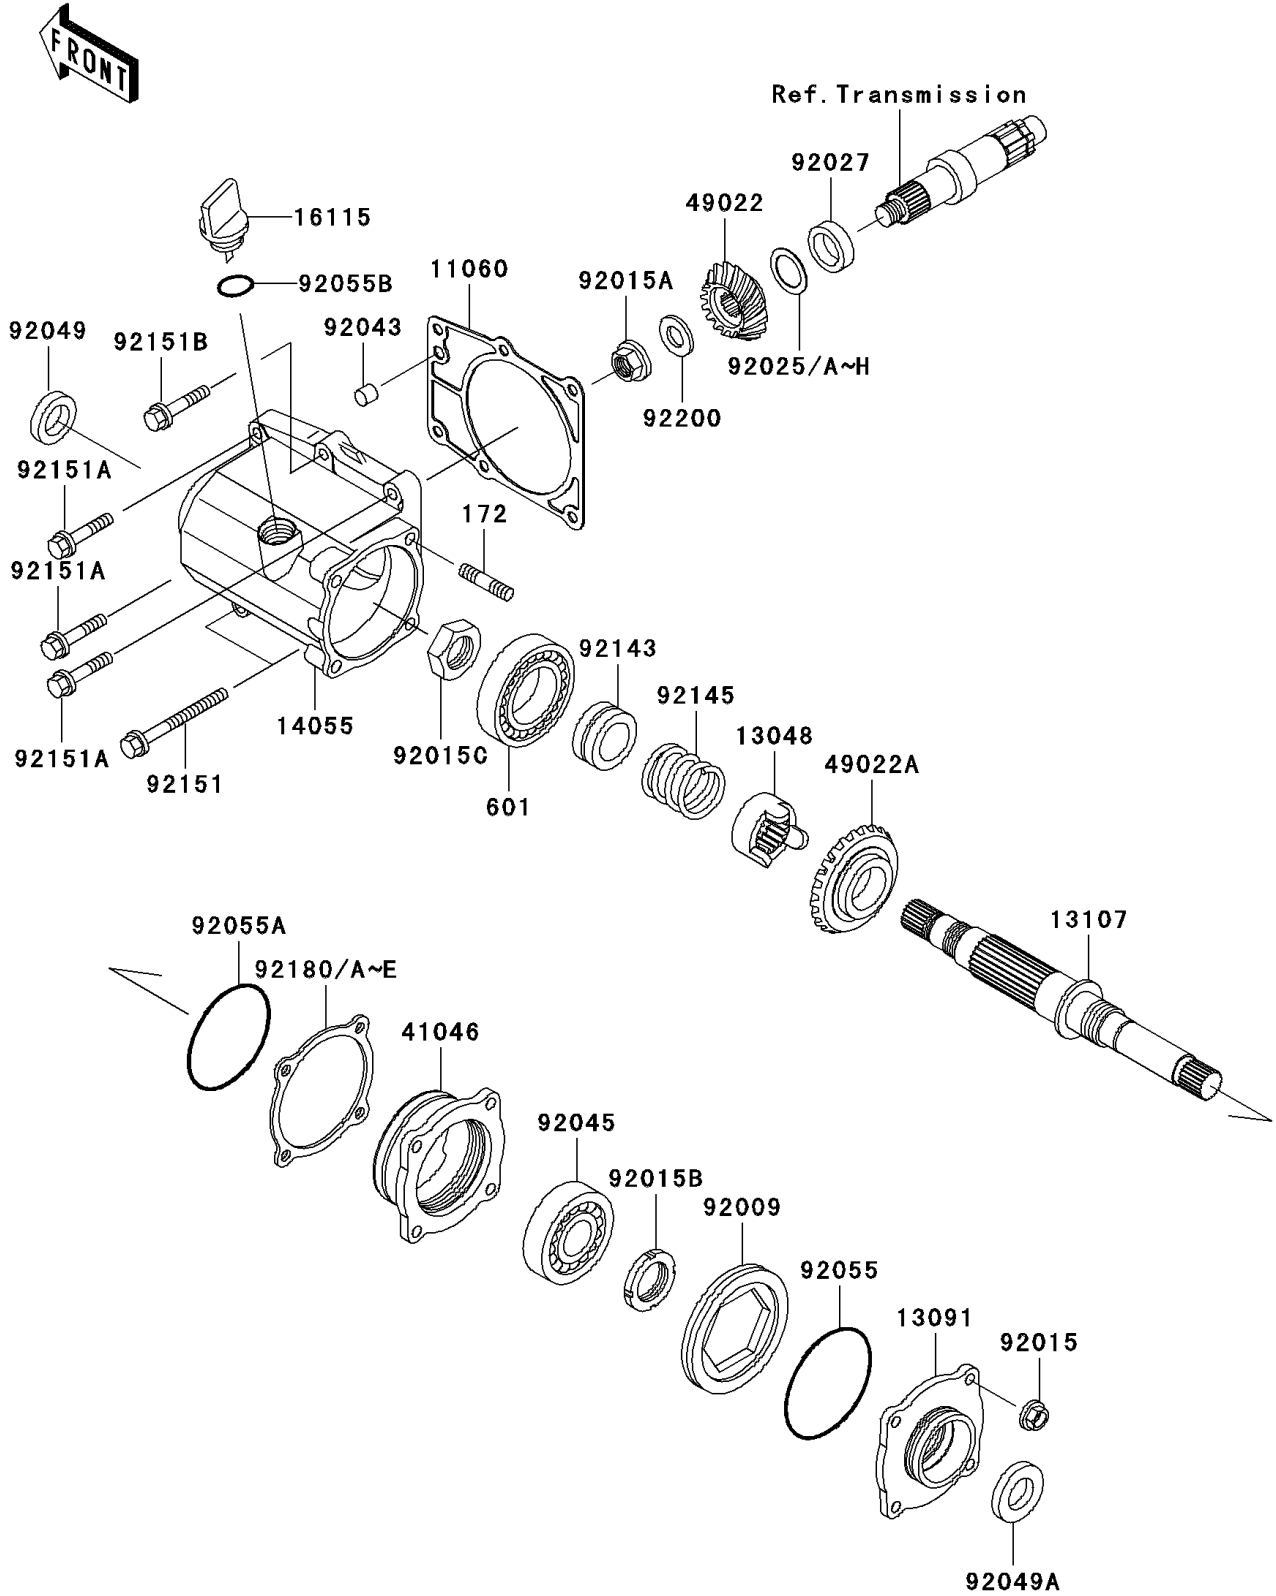

# 2001 Prairie 300 PARTS DIAGRAM

Front Bevel Gear

E3131

## 2001 Prairie 300 PARTS LIST

### Front Bevel Gear

ITEM NAME	PART NUMBER	QUANTITY
GASKET,GEAR CASE (Ref # 11060)	11060-1728	1
CAM-DAMPER (Ref # 13048)	13048-1080	1
HOLDER (Ref # 13091)	13091-1950	1
SHAFT (Ref # 13107)	13107-1388	1
CASE-GEAR (Ref # 14055)	14055-1127	1
CAP-OIL FILLER (Ref # 16115)	16115-1065	1
HOUSING-BEARING (Ref # 41046)	41046-1094	1
GEAR-BEVEL,14T (Ref # 49022)	49022-1151	1
GEAR-BEVEL,20T (Ref # 49022A)	49022-1180	1
SCREW-SET-SOCKET,75X10 (Ref # 92009)	92009-1667	1
NUT,8MM (Ref # 92015)	92015-1402	4
NUT,16MM (Ref # 92015A)	92015-1581	1
NUT,30MM (Ref # 92015B)	92015-1858	1
NUT,26MM (Ref # 92015C)	92015-1990	1
SHIM,25.3X36X0.15 (Ref # 92025)	92025-1688	AR
SHIM,25.3X36X0.50 (Ref # 92025A)	92025-1689	AR
SHIM,25.3X36X0.60 (Ref # 92025B)	92025-1690	AR
SHIM,25.3X36X0.70 (Ref # 92025C)	92025-1691	AR
SHIM,25.3X36X0.80 (Ref # 92025D)	92025-1692	AR
SHIM,25.3X36X0.90 (Ref # 92025E)	92025-1693	AR
SHIM,25.3X36X1.00 (Ref # 92025F)	92025-1694	AR
SHIM,25.3X36X1.10 (Ref # 92025G)	92025-1695	AR
SHIM,25.3X36X1.20 (Ref # 92025H)	92025-1696	AR
COLLAR,25.3X36X10 (Ref # 92027)	92027-1968	1
PIN,DOWEL,10X14 (Ref # 92043)	92043-1037	1
BEARING-BALL,6306SH2 (Ref # 92045)	92045-1190	1
SEAL-OIL,AE1252E0 (Ref # 92049)	92049-1395	1
SEAL-OIL,AE1265E0 (Ref # 92049A)	92049-1400	1
RING-O (Ref # 92055)	92055-081	1