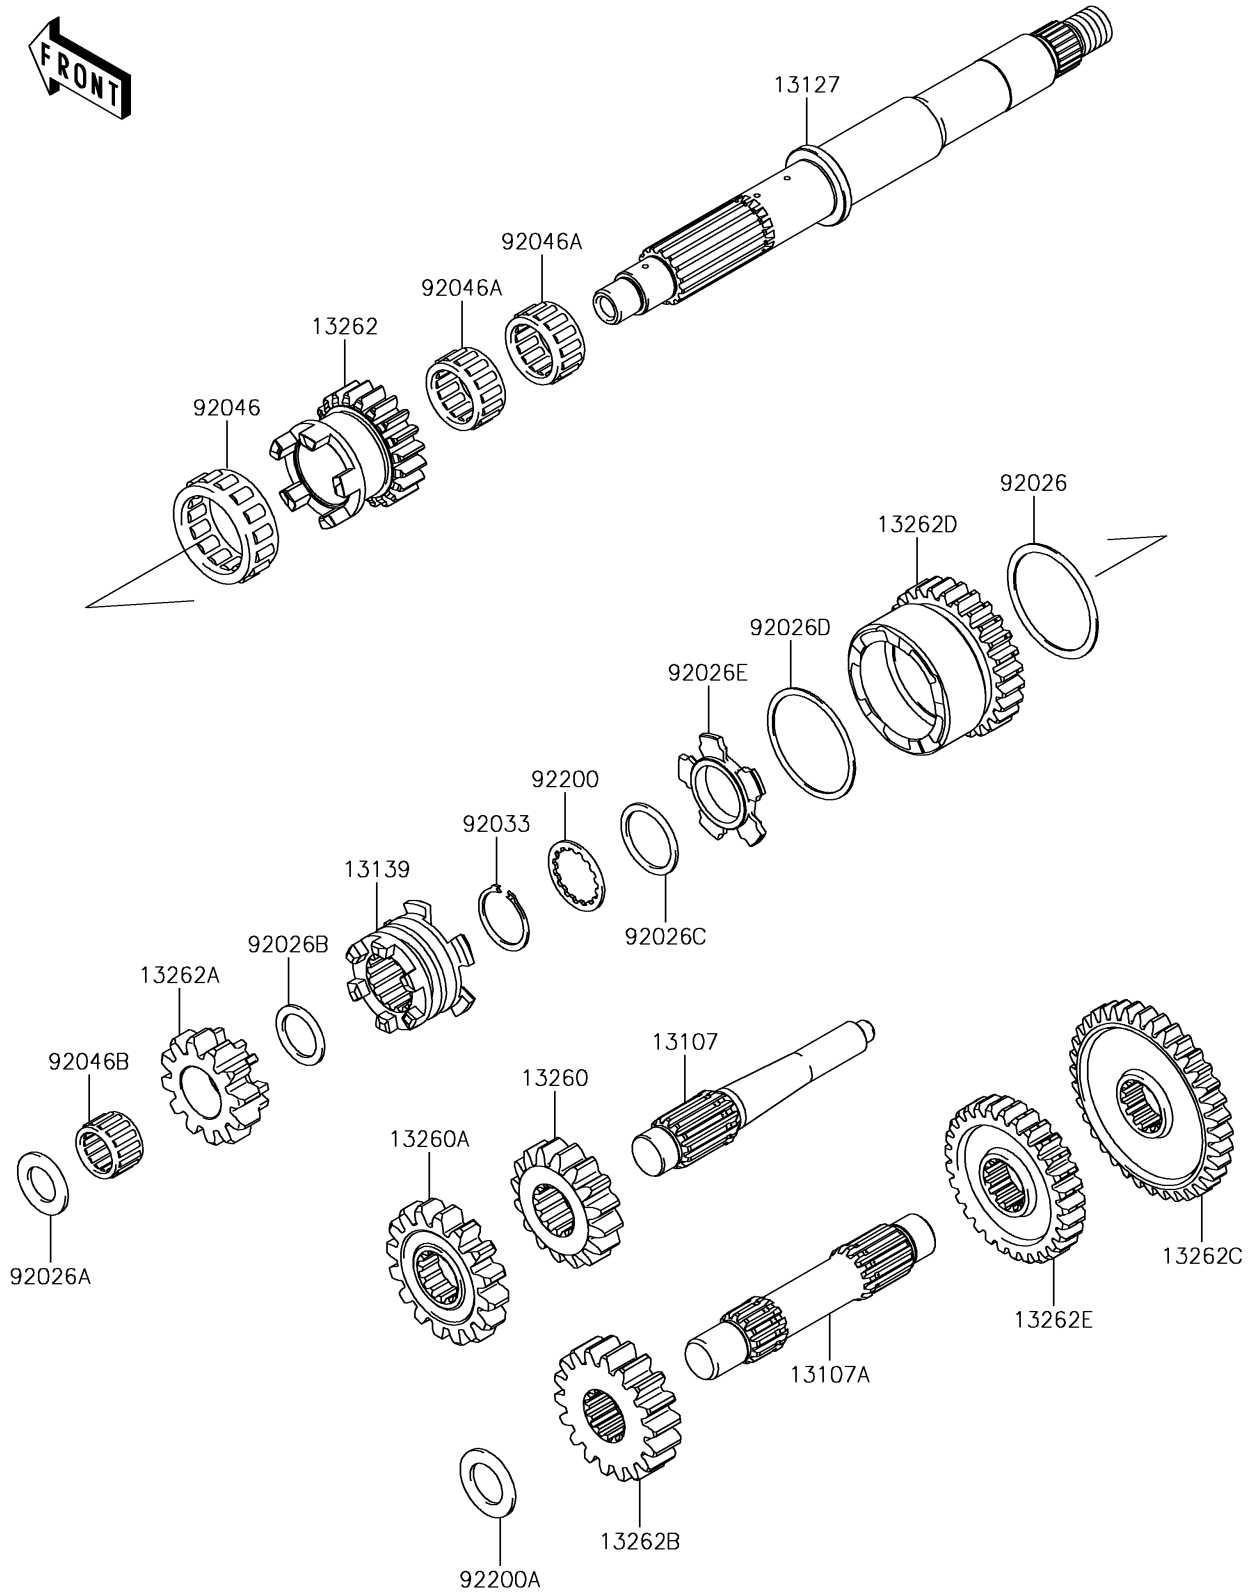

2016 BRUTE FORCE® 750 4x4i PARTS DIAGRAM

Transmission

E1361

2016 BRUTE FORCE® 750 4x4i PARTS LIST

Transmission

ITEM NAME	PART NUMBER	QUANTITY
SHAFT,REVERSE,IDLE (Ref # 13107)	13107-0754	1
SHAFT,COUNTER (Ref # 13107A)	13107-0755	1
SHAFT-TRANSMISSION INPUT (Ref # 13127)	13127-0053	1
SHIFTER (Ref # 13139)	13139-0626	1
GEAR,OUTPUT REVERSE,16T (Ref # 13260)	13260-1872	1
GEAR,DRIVEN REVERSE,16T (Ref # 13260A)	13260-1873	1
GEAR,INPUT LOW,20T (Ref # 13262)	13262-0234	1
GEAR,INPUT REVERSE,12T (Ref # 13262A)	13262-0235	1
GEAR,OUTPUT DRIVE,18T (Ref # 13262B)	13262-0432	1
GEAR,DRIVEN LOW,36T (Ref # 13262C)	13262-0794	1
GEAR,INPUT HI,27T (Ref # 13262D)	13262-0837	1
GEAR,DRIVEN HI,29T (Ref # 13262E)	13262-0838	1
SPACER,48.2X56X1.0 (Ref # 92026)	92026-0163	1
SPACER,17.3X30X2.0 (Ref # 92026A)	92026-1415	1
SPACER,21.2X29X1.6 (Ref # 92026B)	92026-1568	1
SPACER,28.2X34.5X1.6 (Ref # 92026C)	92026-1587	1
SPACER,48.2X54.3X1.0 (Ref # 92026D)	92026-1599	1
SPACER,HI&LOW (Ref # 92026E)	92026-1600	1
RING-SNAP,25.9X30.6X1.2 (Ref # 92033)	92033-1037	1
BEARING-NEEDLE,HIGH GEAR (Ref # 92046)	92046-1276	1
BEARING-NEEDLE,FWF-283317 (Ref # 92046A)	92046-1278	1
BEARING-NEEDLE,REVERSE GEAR (Ref # 92046B)	92046-1279	1
WASHER,28.5X34.0X1.5 (Ref # 92200)	92200-1240	1
WASHER,20.3X33X2.0 (Ref # 92200A)	92200-1351	1