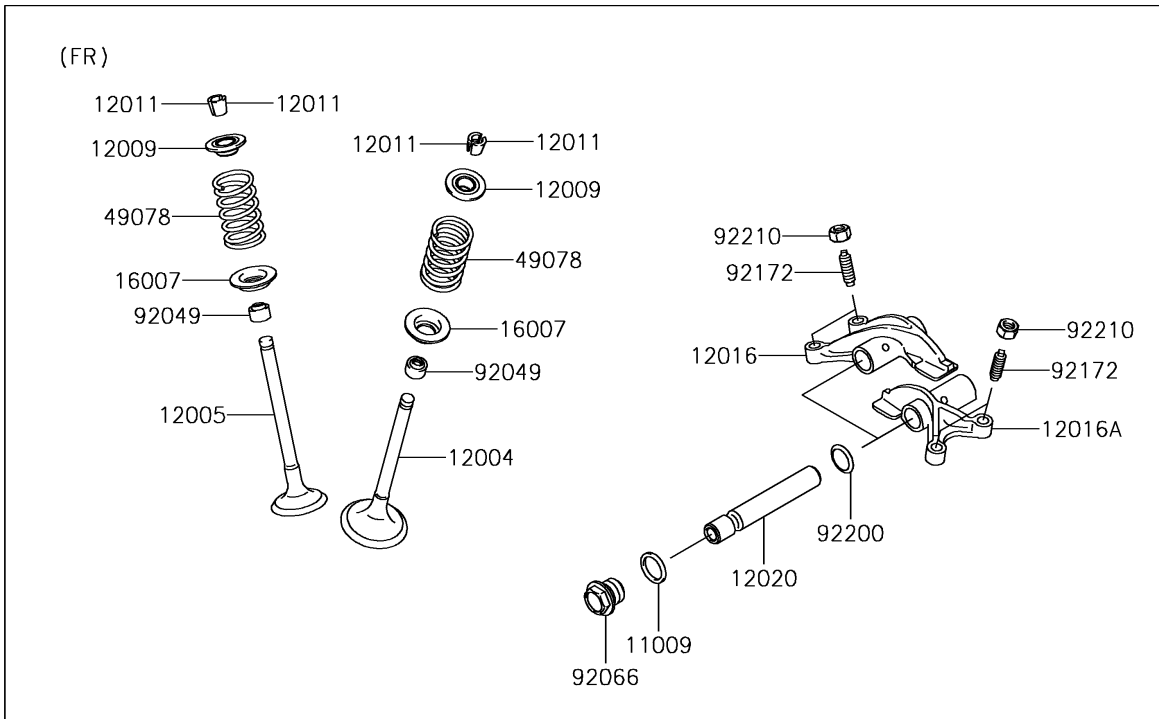

2017 BRUTE FORCE® 750 4x4i PARTS DIAGRAM

Valve(s)

E1210

2017 BRUTE FORCE® 750 4x4i PARTS LIST

Valve(s)

ITEM NAME	PART NUMBER	QUANTITY
GASKET,14X18X1.5 (Ref # 11009)	11009-1430	1
VALVE-INTAKE (Ref # 12004)	12004-0717	1
VALVE-EXHAUST (Ref # 12005)	12005-0047	1
RETAINER-VALVE SPRING (Ref # 12009)	12009-1056	1
COLLET (Ref # 12011)	12011-1051	1
ARM-ROCKER,EXHAUST (Ref # 12016)	12016-1128	1
ARM-ROCKER,INTAKE (Ref # 12016A)	12016-1129	1
SHAFT-ROCKER (Ref # 12020)	12020-0004	1
SEAT-SPRING (Ref # 16007)	16007-0703	1
SPRING-ENGINE VALVE (Ref # 49078)	49078-0014	1
SEAL-OIL,VSB58.558 (Ref # 92049)	92049-1218	1
PLUG,DRAIN (Ref # 92066)	92066-2196	1
SCREW,6MM (Ref # 92172)	92172-0737	1
WASHER,13X17X0.3 (Ref # 92200)	92200-0808	1
NUT,6MM (Ref # 92210)	92210-1490	1