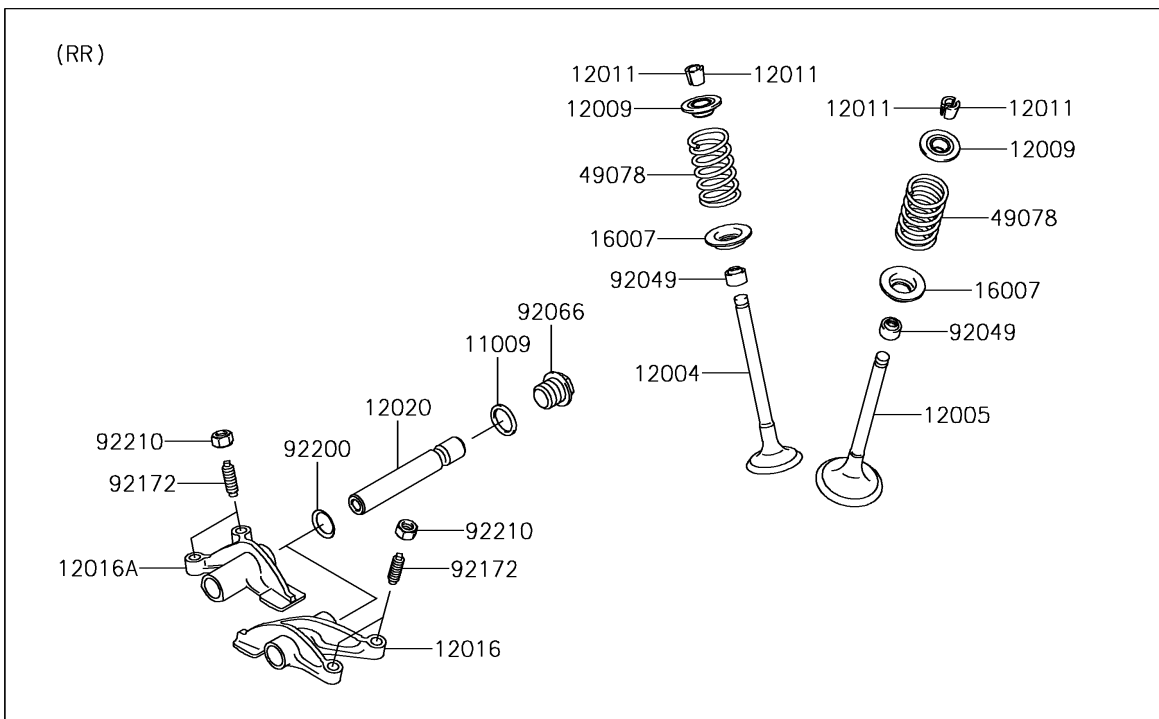

2017 BRUTE FORCE® 750 4x4i PARTS DIAGRAM

Valve(s)

E1210

2017 BRUTE FORCE® 750 4x4i PARTS LIST

Valve(s)

ITEM NAME	PART NUMBER	QUANTITY
GASKET,14X18X1.5 (Ref # 11009)	11009-1430	1
VALVE-INTAKE (Ref # 12004)	12004-0717	1
VALVE-EXHAUST (Ref # 12005)	12005-0047	1
RETAINER-VALVE SPRING (Ref # 12009)	12009-1056	1
COLLET (Ref # 12011)	12011-1051	1
ARM-ROCKER,EXHAUST (Ref # 12016)	12016-1128	1
ARM-ROCKER,INTAKE (Ref # 12016A)	12016-1129	1
SHAFT-ROCKER (Ref # 12020)	12020-0004	1
SEAT-SPRING (Ref # 16007)	16007-0703	1
SPRING-ENGINE VALVE (Ref # 49078)	49078-0014	1
SEAL-OIL,VSB58.558 (Ref # 92049)	92049-1218	1
PLUG,DRAIN (Ref # 92066)	92066-2196	1
SCREW,6MM (Ref # 92172)	92172-0737	1
WASHER,13X17X0.3 (Ref # 92200)	92200-0808	1
NUT,6MM (Ref # 92210)	92210-1490	1