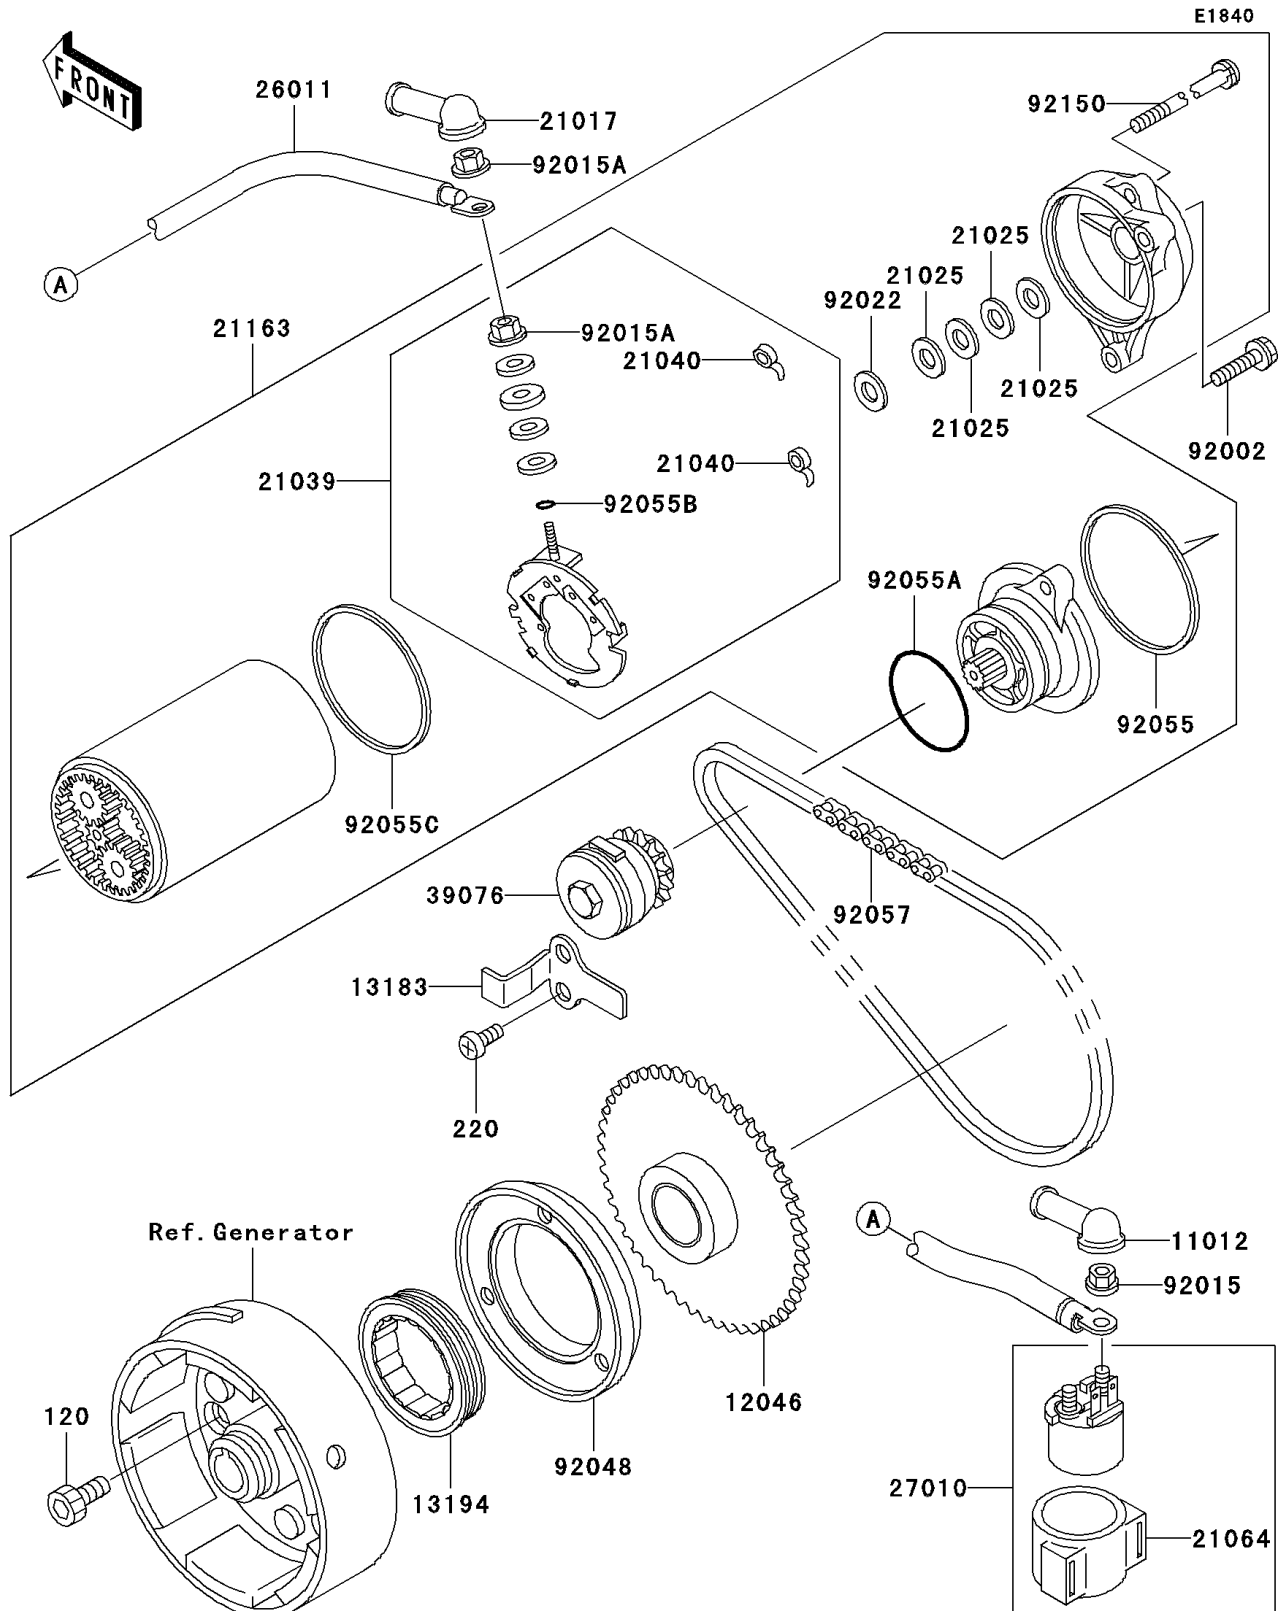

2001 Prairie 300 PARTS DIAGRAM

Starter Motor

2001 Prairie 300 PARTS LIST

Starter Motor

ITEM NAME	PART NUMBER	QUANTITY
BOLT-SOCKET,8X16 (Ref # 120)	120P0816	3
SCREW-PAN-CROS,6X12 (Ref # 220)	220B0612	1
CAP,TERMINAL (Ref # 11012)	11012-1354	1
SPROCKET,STARTER (Ref # 12046)	12046-1077	1
PLATE,STARTER CHAIN (Ref # 13183)	13183-1002	1
CLUTCH-ONEWAY (Ref # 13194)	13194-1091	1
GROMMET,STARTER TERMINAL (Ref # 21017)	21017-017	1
WASHER,9.1X18X0.2 (Ref # 21025)	21025-011	4
BRUSH,CARBON (Ref # 21039)	21039-1063	1
SPRING-BRUSH (Ref # 21040)	21040-1057	2
DAMPER,MAGNETIC SWITCH (Ref # 21064)	21064-002	1
STARTER-ELECTRIC (Ref # 21163)	21163-1141	1
WIRE-LEAD,STARTER MOTOR (Ref # 26011)	26011-1709	1
SWITCH,MAGNETIC (Ref # 27010)	27010-1098	1
LIMITER,STARTER IDLE GEAR (Ref # 39076)	39076-1054	1
BOLT (Ref # 92002)	92002-1664	2
NUT,FLANGED,6MM (Ref # 92015)	92015-1367	2
NUT,STARTER MOTOR (Ref # 92015A)	92015-1476	2
WASHER,9.1X18X0.8 (Ref # 92022)	92022-1132	1
RACE,ONEWAY CLUTCH (Ref # 92048)	92048-1104	1
RING-O,64MM (Ref # 92055)	92055-1086	1
RING-O,42.8MM (Ref # 92055A)	92055-1313	1
RING-O,4.5X2.0 (Ref # 92055B)	92055-1370	1
RING-O,STARTER MOTOR (Ref # 92055C)	92055-1381	1
CHAIN,STARTER,KEC29H,64L (Ref # 92057)	92057-1196	1
BOLT,STARTER MOTOR (Ref # 92150)	92150-1138	2