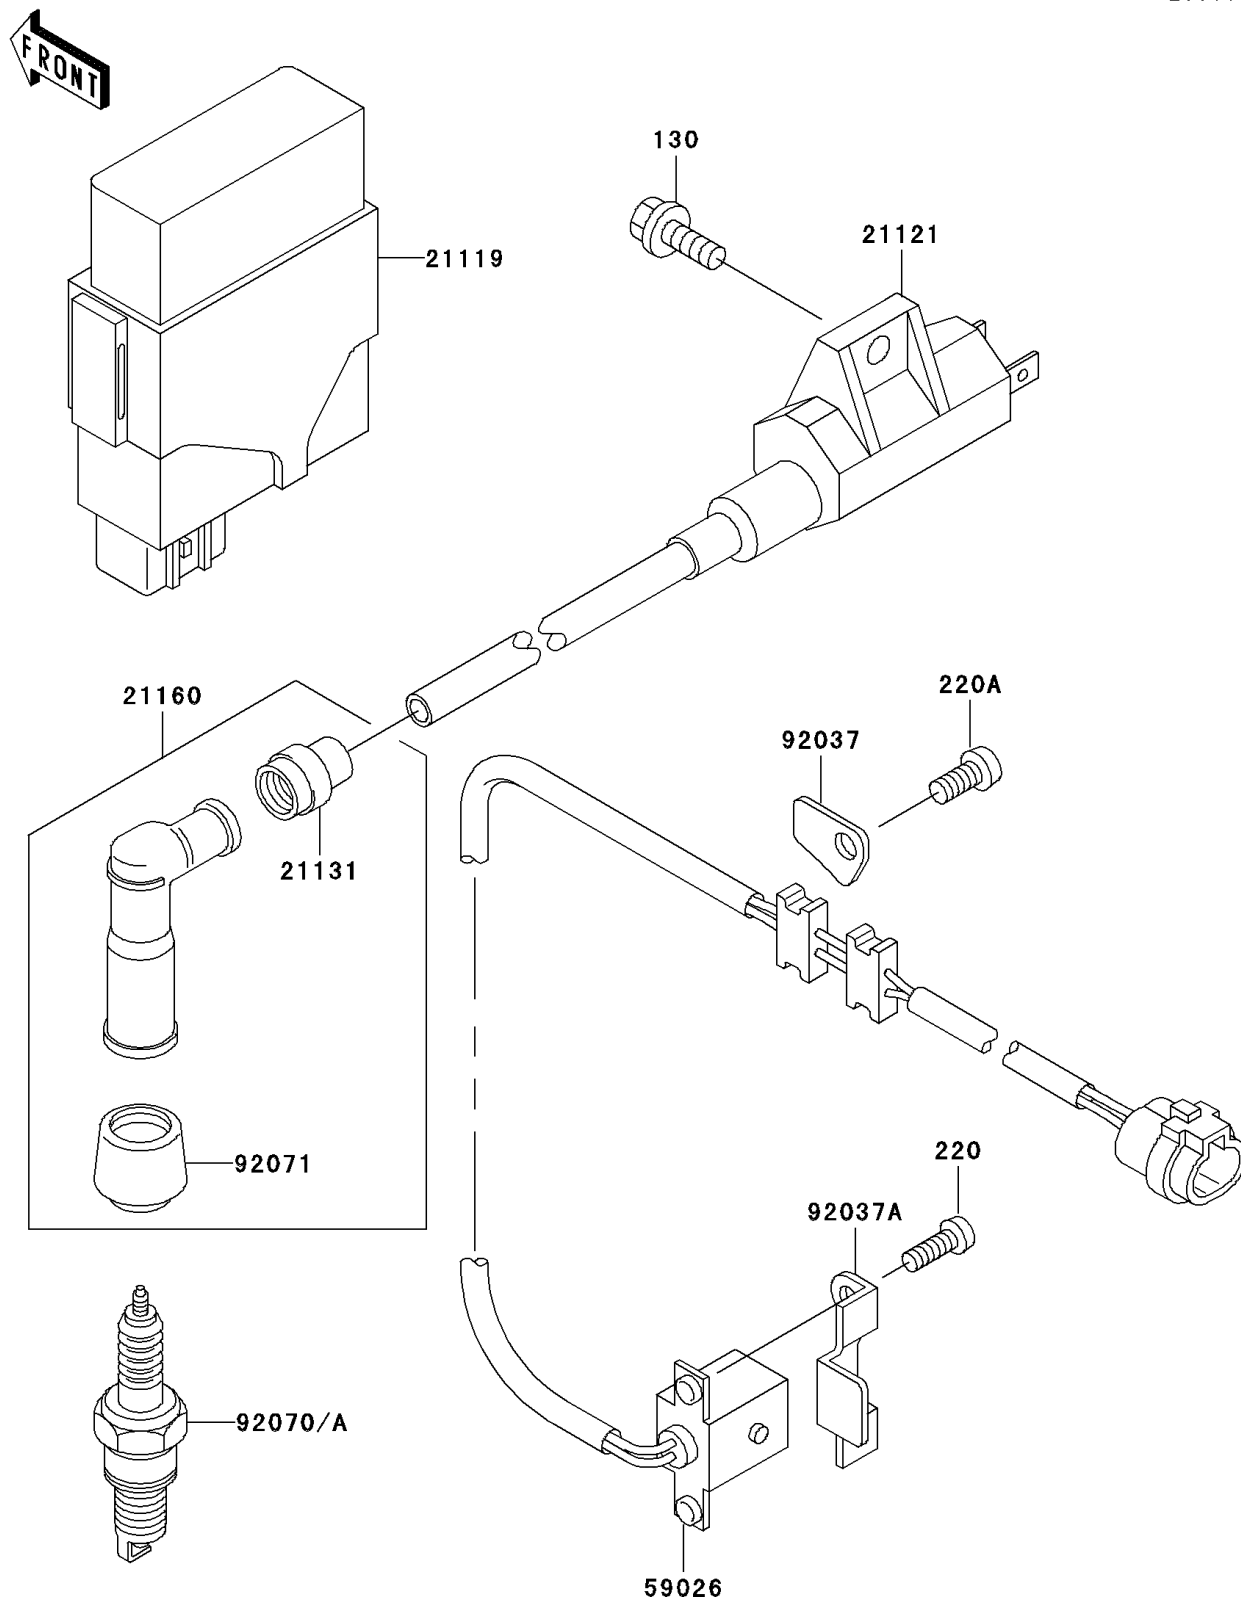

2001 Prairie 300 PARTS DIAGRAM

Ignition System

E1830

2001 Prairie 300 PARTS LIST

Ignition System

ITEM NAME	PART NUMBER	QUANTITY
BOLT-FLANGED,6X16 (Ref # 130)	130D0616	1
SCREW-PAN-CROS,5X14 (Ref # 220)	220B0514	1
SCREW-PAN-CROS,6X12 (Ref # 220A)	220B0612	1
IGNITER (Ref # 21119)	21119-1517	1
COIL-IGNITION (Ref # 21121)	21121-1160	1
GROMMET,HIGH TENSION (Ref # 21131)	21131-005	1
CAP-ASSY-PLUG (Ref # 21160)	21160-1089	1
COIL-PULSING (Ref # 59026)	59026-1146	1
CLAMP,WIRING HARNESS (Ref # 92037)	92037-1656	1
CLAMP (Ref # 92037A)	92037-1987	1
PLUG-SPARK,DR8EA(NGK) (Ref # 92070A)	92070-1199	1
GROMMET,PLUG CAP (Ref # 92071)	92071-1184	1