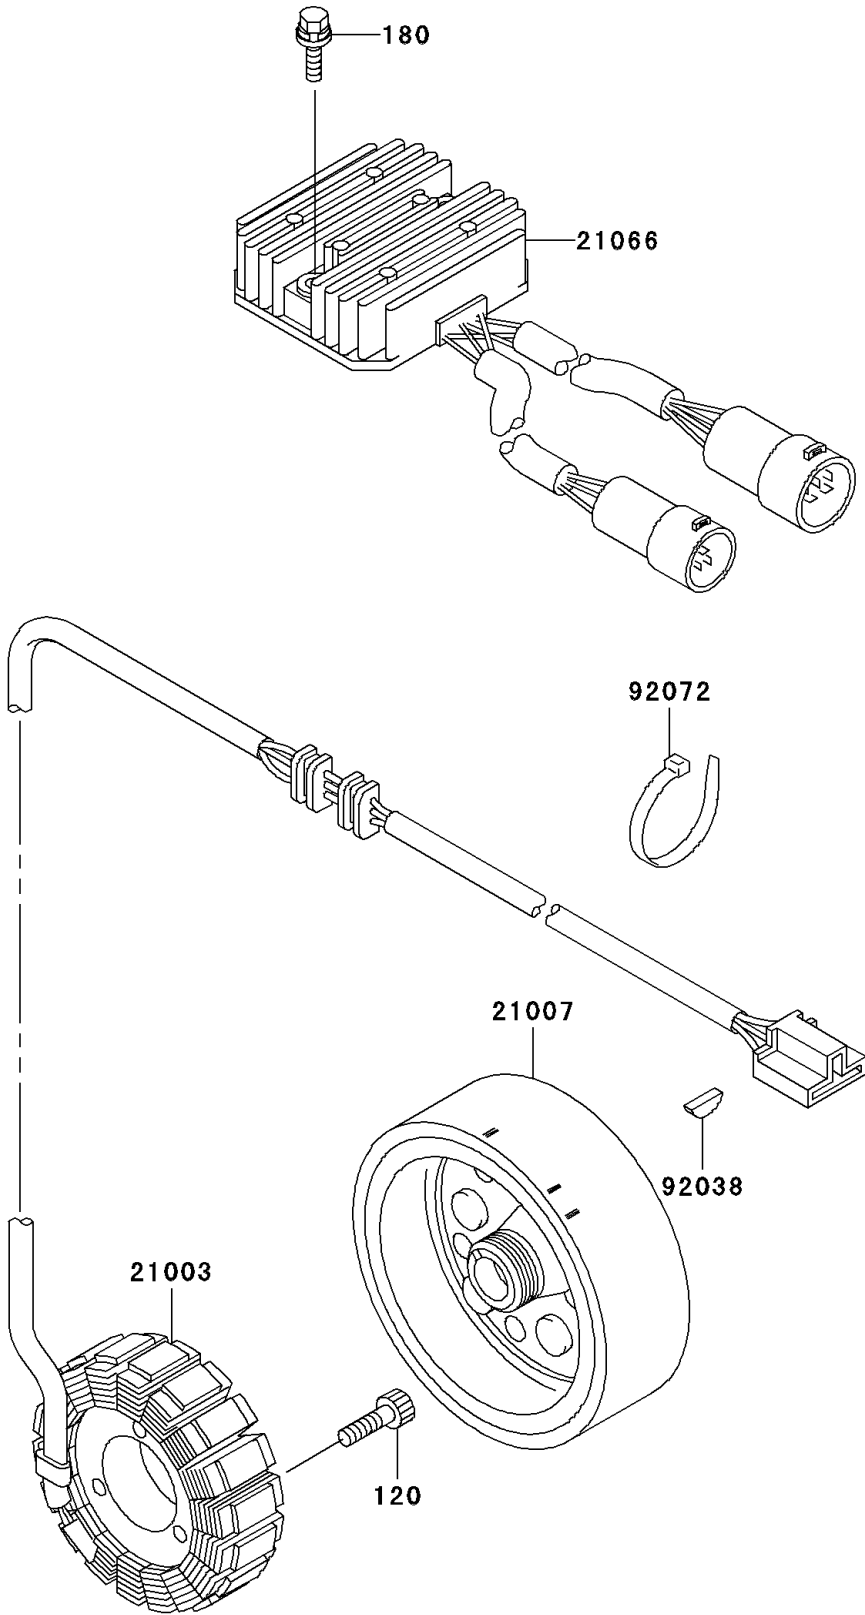

2001 Prairie 300 PARTS DIAGRAM

Generator

E1810

2001 Prairie 300 PARTS LIST

Generator

ITEM NAME	PART NUMBER	QUANTITY
BOLT-SOCKET,6X30 (Ref # 120)	120P0630	1
BOLT-UPSET-WS,6X30 (Ref # 180)	180B0630	1
STATOR (Ref # 21003)	21003-1343	1
ROTOR (Ref # 21007)	21007-1361	1
REGULATOR-VOLTAGE (Ref # 21066)	21066-1112	1
KEY,WOODRUFF (Ref # 92038)	92038-001	1
BAND,L=123 (Ref # 92072)	92072-030	1